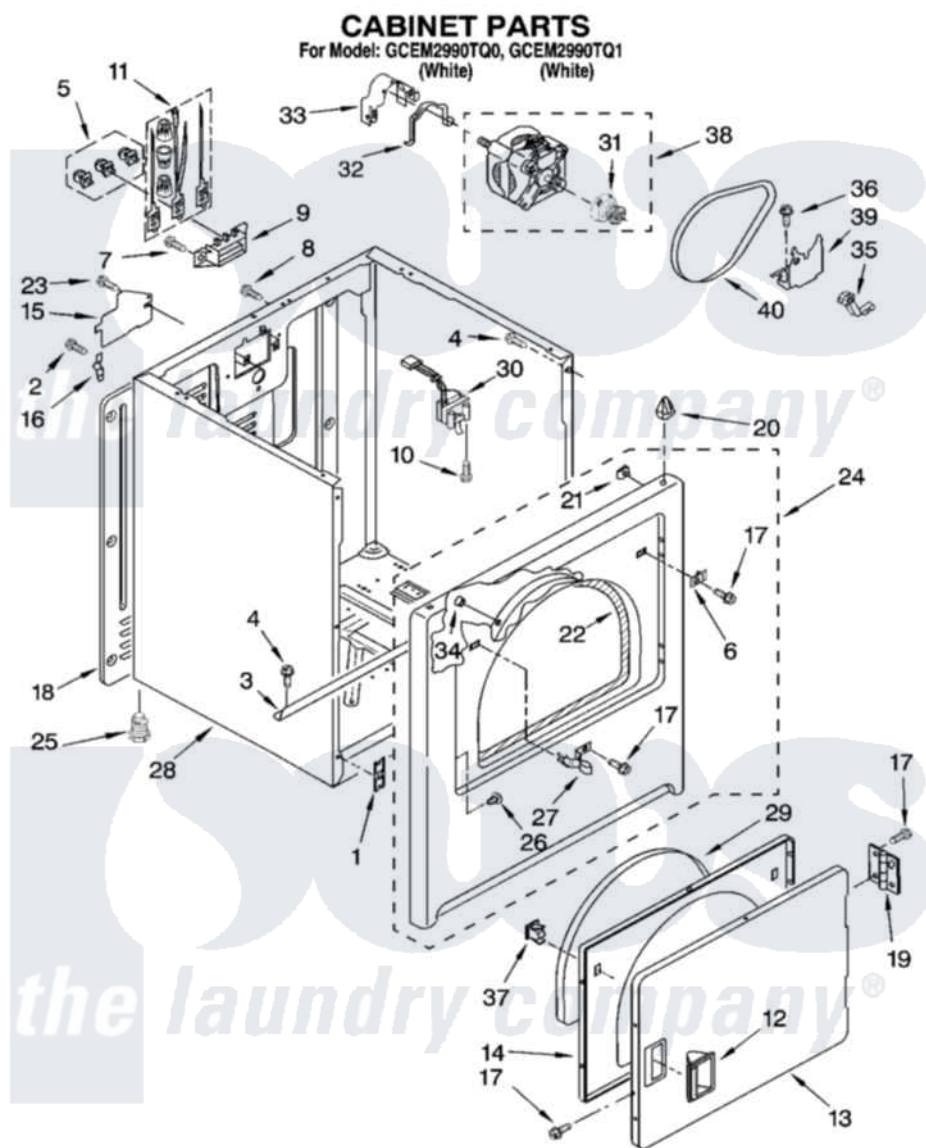

Whirlpool GCEM2990TQ0 03 - CABINET PARTS, OPTIONAL PARTS (NOT INCLUDED)

W10119635

6

Whirlpool [Commercial Whirlpool GCEM2990TQ0 Dryer Parts](#) Parts Diagram 03 - CABINET PARTS, OPTIONAL PARTS (NOT INCLUDED)

[Click on the part number to view part](#)

Item	Original Part Number	Replaced By	Status	Part Description
1	3394083			Clip, Front Panel
2	388326			Screw, 8-18 X 1.25
3	8541400			Bracket, Cabinet
4	343641	681414		Screw, 10AB X 1/2
5	279393			Terminal Block Screw Kit
6	3403630			Plug, Strike Hole
7	3393008	308685		Side Trim)
8	697776	4331106		Screw, No.10-32 X 7/16
9	3397659			Block, Terminal
10	697773	3395530		Screw
11	279318			Terminal Tinned And Brass Panel
12	3405184			Handle, Door
13	3402335			Door, Front
14	3402341			Door, Inner

15	3396795		Cover, Terminal Block
16	8066217		Hinge, Top
17	342055	488627	Screw
18	3396805	280043	Panel-Rear
19	3405514	W10362431	Hinge And Pin Assembly
20	690363	18776	Lock, Front Top
21	98234		Clip, U-Bend
22	3406129		Seal And Bearing Assembly
23	693995		Screw, Hex Head
24	3403444	279852	Panel
25	3392100	49621	Feet-Leveling
"	279810		Foot-Optional
26	3404413		Plug, Hinge Hole
27	3403431		Strike, Panel
28	8530603	8533643	Cabinet
29	3405246		Seal, Door Push-To-Start
30	3406109	3406107	Door Switch Assembly
31	8066184		Pulley, Motor
32	660658		Clamp, Motor Mounting 343481 685441
33	3404162		Clamp, Motor
34	685203	279220	Clip
35	691366		Idler And Pulley Assembly
36	3400500		Bolt, 3405245 5/16-18 X 3/4
37	3389441		Door Catch Assembly
38	8066206	279827	Motor-Drve
39	348780		Base, Motor
40	W10131364	341241	Belt
	BLANK	Not Available	ACCESSORY PARTS
"	279948	4392065	Kit, Dryer Repair
"	8522199		Accessory Parts
"	72017		Paint, Touch-Up
"	350930		Paint, Pressurized Spray B
"	350938		Paint, Pressurized Spray B
"	799344		Paint, Touch-Up)