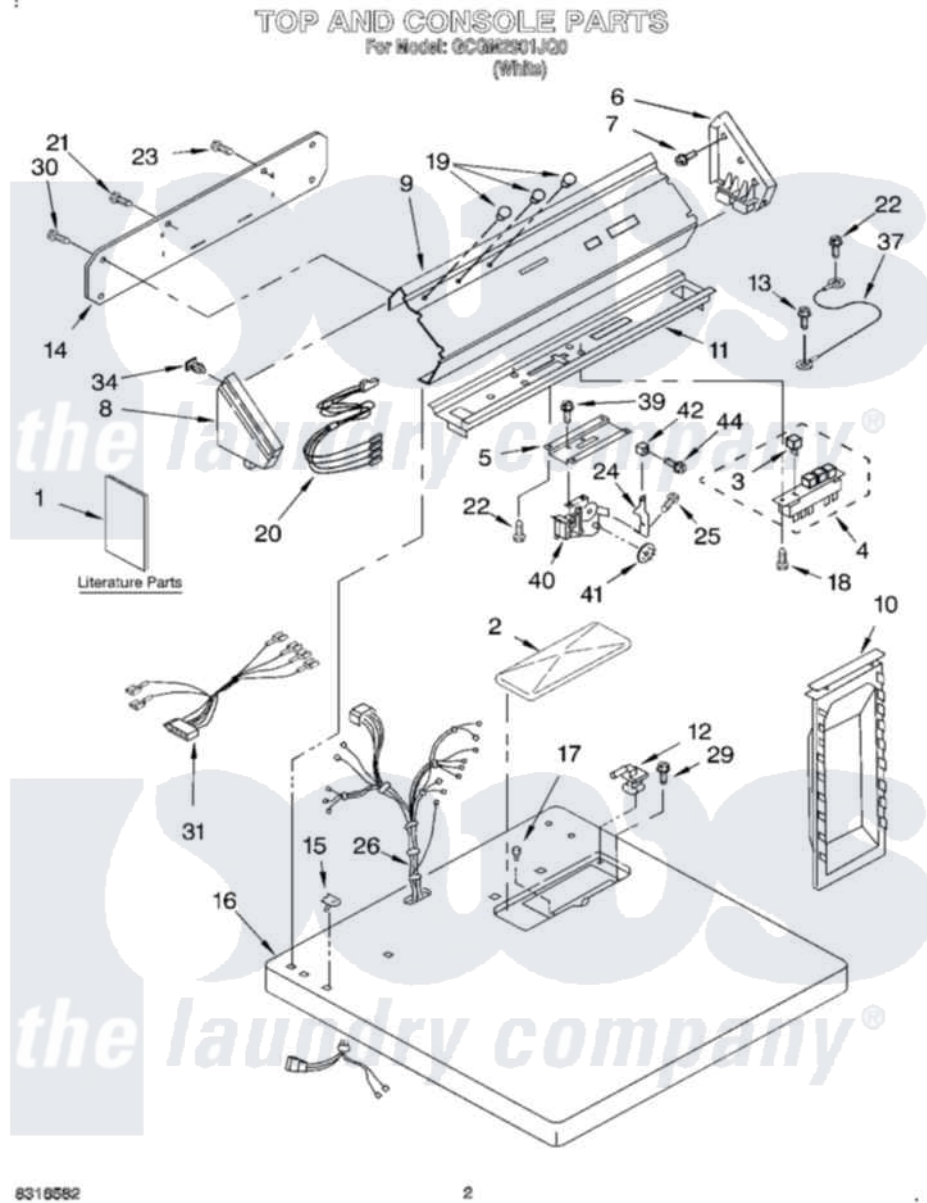

Whirlpool GCGM2901JQ0 02 - TOP AND CONSOLE, LITERATURE

Whirlpool Commercial Whirlpool GCGM2901JQ0 Dryer Parts Parts Diagram 02 - TOP AND CONSOLE, LITERATURE
Click on the part number to view part

Item	Original Part Number	Replaced By	Status	Part Description
1	LIT3401137		Not Available	Label, Wiring Diagram
"	LIT8316557		Not Available	Literature Parts (Instructions, Installation)
"	LIT348772		Not Available	Literature Parts (Instructions, Multi-Venting)
"	LIT8316582		Not Available	Literature Parts (Repair Parts List)
2	8283378			Cover, Lint Screen
3	8316433			Pushbutton
4	8316437	W10330137		Switch, Pushbutton
5	3388374			Control, Bracket
6	3949737			Cap, End
7	97787	W10109200		Screw, Baffle Mounting
8	3949734	W10096320		Cap, End
9	8316633			Panel, Control
10	349639			Handle And Lint Screen Assembly
11	3388375			Bracket, Control

12	3978606		Hinge, Lint Lid
"	3978605	W10044470	Hinge, RH
13	343641	681414	Screw, 10AB X 1/2
14	386367	8066156	Panel, Rear
15	357213		Nut, Push-In
16	8316630		Top
17	297535	17258	Bumper
18	3393918	355214	Screw And Washer
19	3348109		Lens Light
20	3401761		Lights, Indicator
21	693995		Screw, Hex Head
22	339554	3390631	Screw, 10-16 X 3/8
23	697776	4331106	Screw, No.10-32 X 7/16
24	694583		Lever, Timer
25	3388228		Screw, 8-18 X 1/32
26	8283169		Harness, Wiring
29	688983	487240	Screw, For Mtg. Service Capacitor
30	693995		Screw, Hex Head
31	3401663		Harness, Console
34	689559		Nut, Push-In
37	690853		Wire, Ground
39	98139	303776	Screw
40	3389668	279737	Timer
41	3387974		Timing Cam
"	339855		Timing Cam
"	343777		Timing Cam
42	8316442		Pushbutton
44	310410		Screw, 5-20 X 1/4