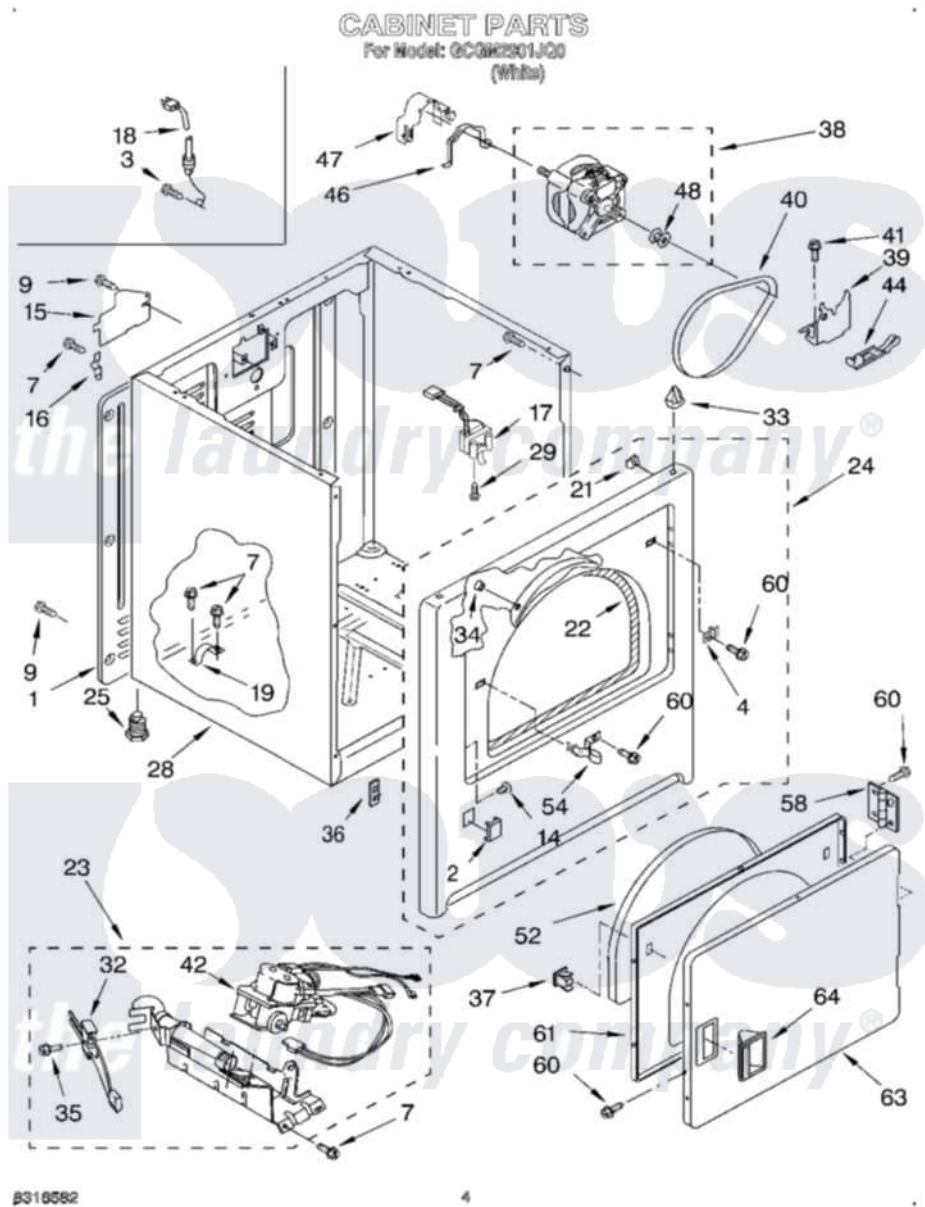

Whirlpool GCGM2901JQ0 03 - CABINET

8316582

4

Whirlpool [Commercial Whirlpool GCGM2901JQ0 Dryer Parts](#) Parts Diagram 03 - CABINET

[Click on the part number to view part](#)

Item	Original Part Number	Replaced By	Status	Part Description
1	3396805	280043		Panel-Rear
2	3394975			Plug, Front Panel
3	697776	4331106		Screw, No.10-32 X 7/16
4	3403630			Plug, Strike Hole
7	343641	681414		Screw, 10AB X 1/2
9	693995			Screw, Hex Head
14	3404413			Plug, Hinge Hole
15	3396795			Cover, Terminal Block
16	238088	8066217		Hinge, Top
17	3406109	3406107		Door Switch Assembly
18	3401401	3401402		Cord, Power
19	341029			Clamp, Pipe Door Spring
21	98234			Clip, U-Bend
22	3406129			Seal And Bearing Assembly
23	3401771	W10492502		Burner-Gas
24	3403447	279854		Panel

25	3392100	49621	Feet-Leveling
"	279810		Foot-Optional
28	3399585	3406812	Cabinet
29	697773	3395530	Screw
32	686590	279311	Ignitor
33	690363	18776	Lock, Front Top
34	685203	279220	Clip
35	3393909		Screw, 8-32 X 7/8
36	3394083		Clip, Front Panel
37	690081	279570	Latch
38	3976707	279827	Motor-Drve
39	348780		Base, Motor
40	8066065	341241	Belt
41	3400500		Bolt, 3405245 5/16-18 X 3/4
42	3401775	279923	NAT Gas
44	3394332	691366	Idler And Pulley Assembly
46	660658		Clamp, Motor Mounting 343481 685441
"	343481	660658	Clamp, Motor Mounting 343481 685441
"	685441	660658	Clamp, Motor Mounting 343481 685441
47	3404162		Clamp, Motor
48	3394341	W10299847	Pulley-Motor
52	3405246		Seal, Door Push-To-Start
54	3403431		Strike, Panel
58	3405514	W10362431	Hinge And Pin Assembly
60	342055	488627	Screw
61	3402341		Door, Inner
63	3402335		Door, Front
64	3405184		Handle, Door