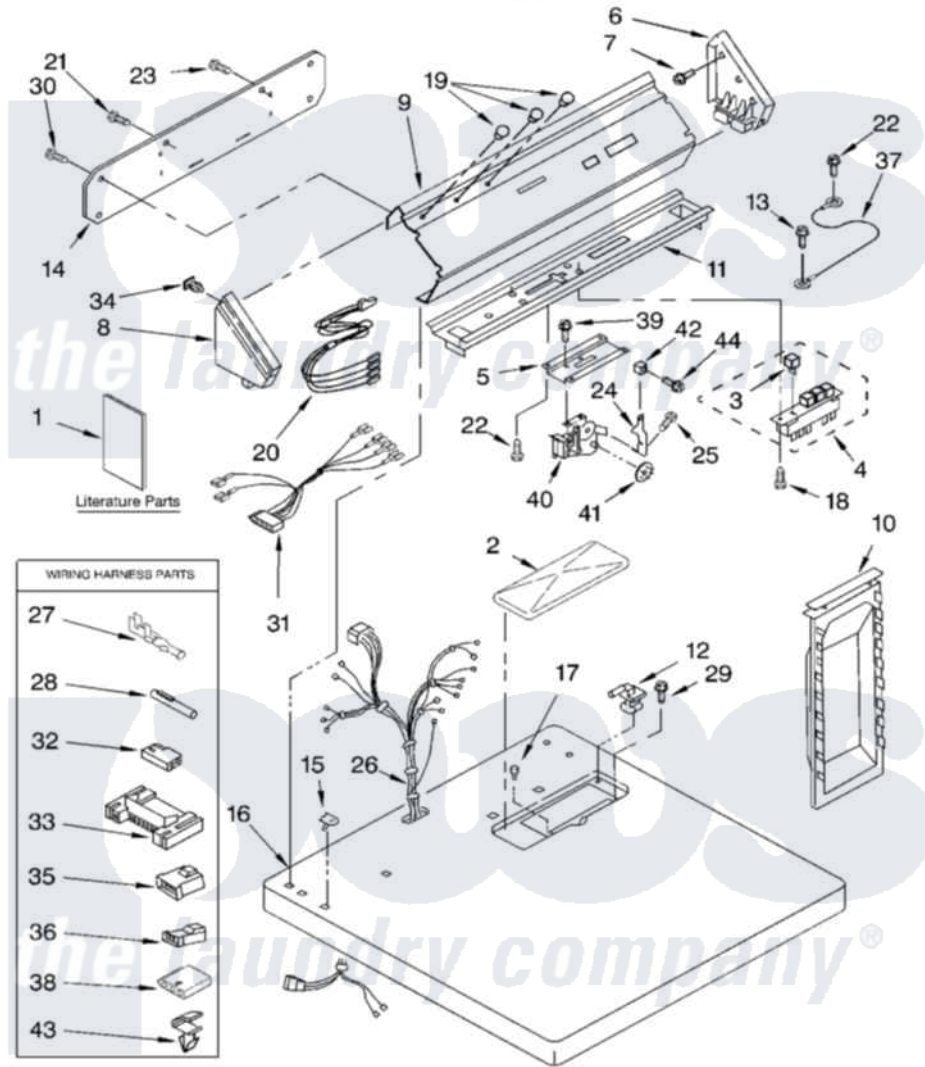

Whirlpool GCGM2901JQ1 02 - TOP AND CONSOLE, LITERATURE

TOP AND CONSOLE PARTS

For Model: GCGM2901JQ1
(White)

8533232

2

Whirlpool Commercial Whirlpool GCGM2901JQ1 Dryer Parts Parts Diagram 02 - TOP AND CONSOLE, LITERATURE
Click on the part number to view part

Item	Original Part Number	Replaced By	Status	Part Description
1	LIT8533207		Not Available	Literature Parts (Label, Wiring Diagram)
"	LIT8316557		Not Available	Literature Parts (Instructions, Installation)
"	LIT8533232		Not Available	Literature Parts (Repair Parts List)
2	8283378			Cover, Lint Screen
3	8316433			Pushbutton
4	8316437	W10330137		Switch, Pushbutton
5	3388374			Control, Bracket
6	3949737			Cap, End
7	97787	W10109200		Screw, Baffle Mounting
8	3949734	W10096320		Cap, End
9	8316633			Panel, Control
10	349639			HAndle And Lint Screen Assembly
11	3388375			Bracket, Control
12	3978606			Hinge, Lint Lid

"	3978605	W10044470	Hinge, RH
13	343641	681414	Screw, 10AB X 1/2
14	386367	8066156	Panel, Rear
15	357213		Nut, Push-In
16	8316630		Top
17	297535	17258	Bumper
18	3393918	355214	Screw And Washer
19	3348109		Lens Light
20	3401761		Lights, Indicator
21	693995		Screw, Hex Head
22	339554	3390631	Screw, 10-16 X 3/8
23	697776	4331106	Screw, No.10-32 X 7/16
24	694583		Lever, Timer
25	3388228		Screw, 8-18 X 1/32
26	8529862		Harness, Wiring
27	94614		Terminal
28	351296		Receptacle
29	688983	487240	Screw, For Mtg. Service Capacitor
30	693995		Screw, Hex Head
31	3401663		Harness, Console
32	357572	W10113937	Clip, Grounding
33	3395683		Receptacle, Multi-Terminal
34	689559		Nut, Push-In
35	3403498		Connector, 3-Position
36	3403499		Connector, 2-Position
37	690853		Wire, Ground
38	3936144		Do-It-Yourself Repair Manuals
39	98139	303776	Screw
40	3389668	279737	Timer
41	3387974		Timing Cam
"	339855		Timing Cam
"	343777		Timing Cam
42	8316442		Pushbutton
43	3394427		Clip-Harness
44	310410		Screw, 5-20 X 1/4