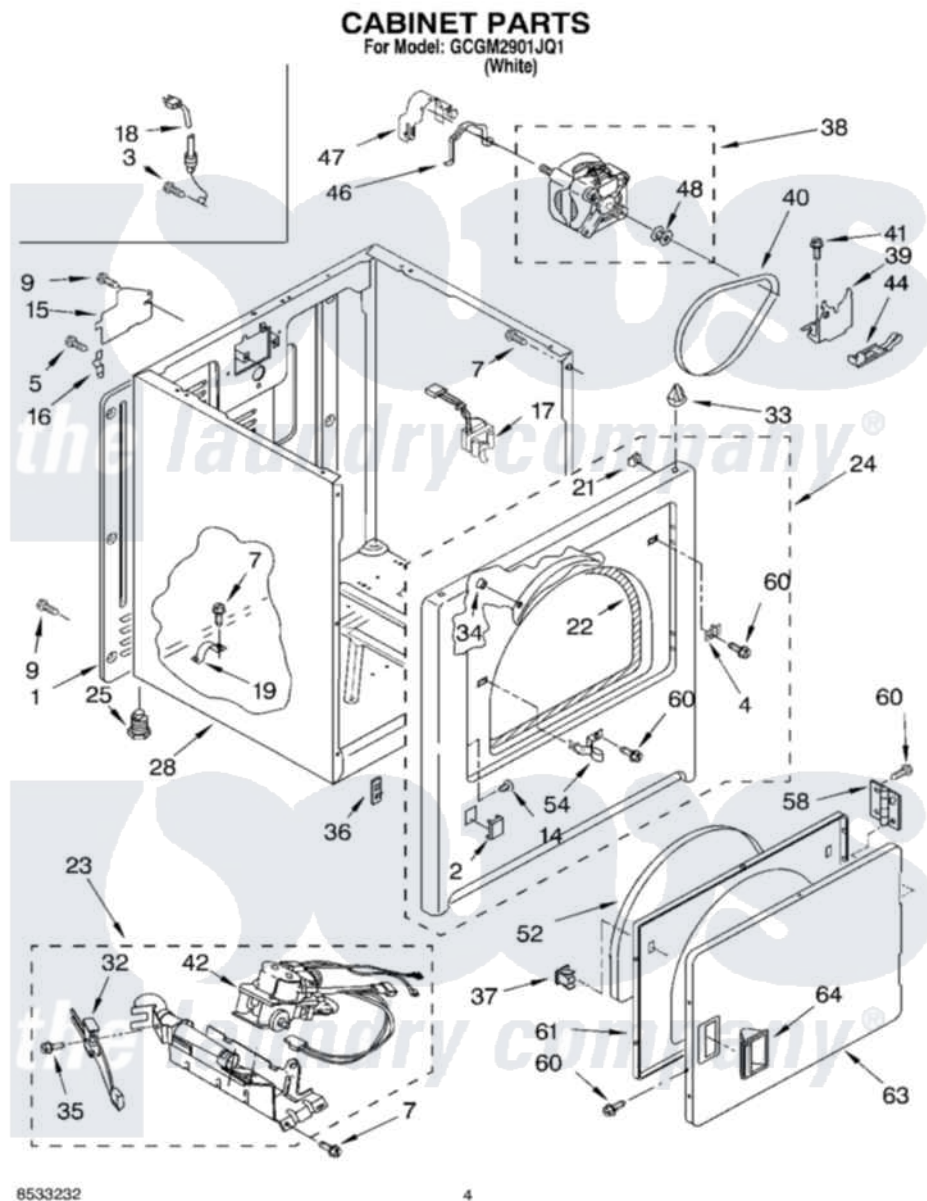

Whirlpool GCGM2901JQ1 03 - CABINET

Whirlpool [Commercial Whirlpool GCGM2901JQ1 Dryer Parts](#) Parts Diagram 03 - CABINET

[Click on the part number to view part](#)

Item	Original Part Number	Replaced By	Status	Part Description
1	3396805	280043		Panel-Rear
2	3394975			Plug, Front Panel
3	697776	4331106		Screw, No.10-32 X 7/16
4	3403630			Plug, Strike Hole
5	388326			Screw, 8-18 X 1.25
7	343641	681414		Screw, 10AB X 1/2
9	693995			Screw, Hex Head
14	3404413			Plug, Hinge Hole
15	3396795			Cover, Terminal Block
16	238088	8066217		Hinge, Top
17	3406109	3406107		Door Switch Assembly
18	3401401	3401402		Cord, Power
19	341029			Clamp, Pipe Door Spring
21	98234			Clip, U-Bend
22	3406129			Seal And Bearing Assembly
23	3401771	W10492502		Burner-Gas

24	3403447	279854	Panel
25	3392100	49621	Feet-Leveling
"	279810		Foot-Optional
28	8530603	8533643	Cabinet
32	686590	279311	Ignitor
33	690363	18776	Lock, Front Top
34	685203	279220	Clip
35	3393909		Screw, 8-32 X 7/8
36	3394083		Clip, Front Panel
37	690081	279570	Latch
38	661654	279827	Motor-Drive
39	348780		Base, Motor
40	8066065	341241	Belt
41	3400500		Bolt, 3405245 5/16-18 X 3/4
42	3401775	279923	NAT Gas
44	3394332	691366	Idler And Pulley Assembly
46	660658		Clamp, Motor Mounting 343481 685441
"	343481	660658	Clamp, Motor Mounting 343481 685441
"	685441	660658	Clamp, Motor Mounting 343481 685441
47	3404162		Clamp, Motor
48	3394341	W10299847	Pulley-Motor
52	3405246		Seal, Door Push-To-Start
54	3403431		Strike, Panel
58	3405514	W10362431	Hinge And Pin Assembly
60	342055	488627	Screw
61	3402341		Door, Inner
63	3402335		Door, Front
64	3405184		Handle, Door