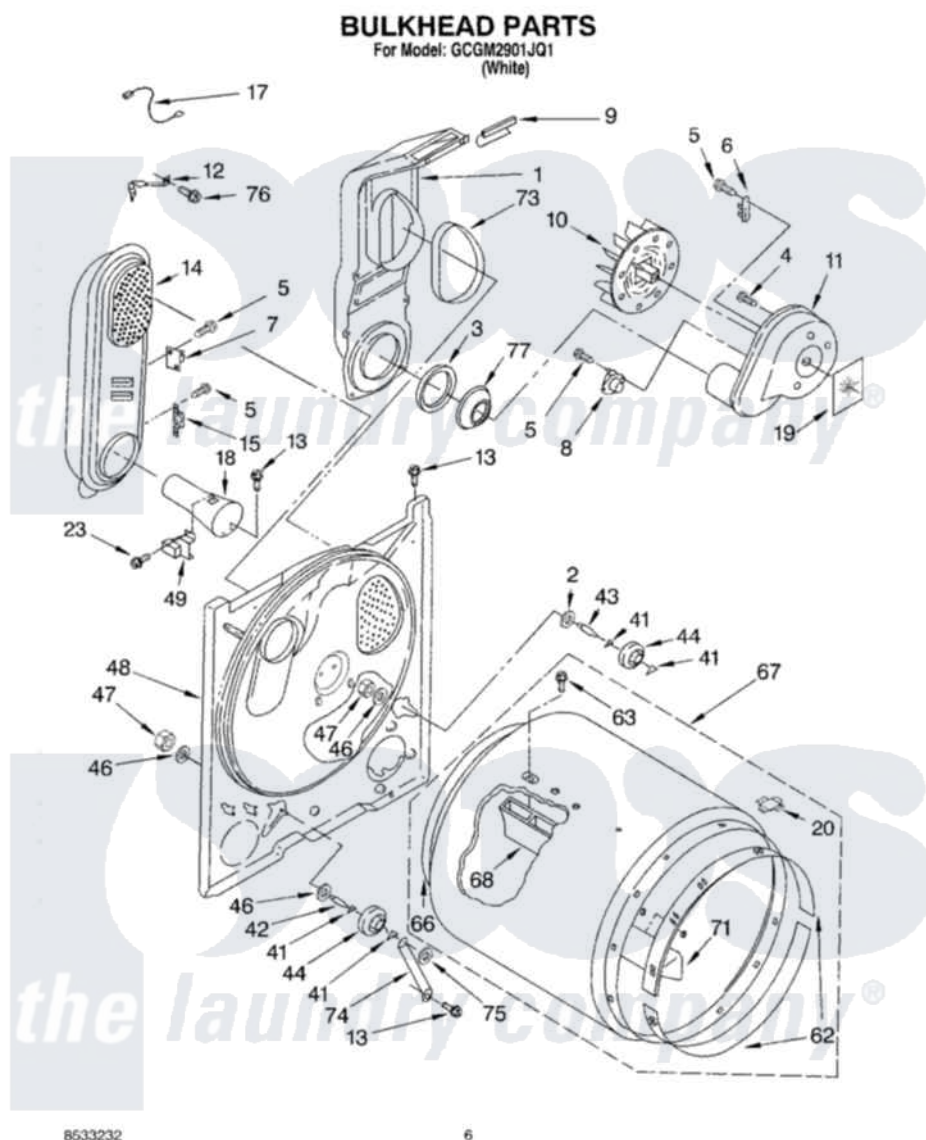

Whirlpool GCGM2901JQ1 04 - BULKHEAD

Whirlpool [Commercial Whirlpool GCGM2901JQ1 Dryer Parts](#) Parts Diagram 04 - BULKHEAD
Click on the part number to view part

Item	Original Part Number	Replaced By	Status	Part Description
1	348368			Lint Chute Assembly
2	3388703			Washer, Support
3	347139			Seal, Lint Chute
4	3390647	488729		Screw
5	90767			Screw, 8A X 3/8 HeX Washer Head Tapping
6	3392519			Thermal Limiter
7	280010			Kit, Thermal Cut-Off
8	3387134			Thermostat, Internal-Bias
9	686770	686769		Protector, Support
10	694089			Wheel, Blower
11	3405016	8577230		Housing, Blower
12	3398161	279771		CLIP
13	343641	681414		Screw, 10AB X 1/2
14	8530285	279980		Box
15	3403140			Thermostat, High-Limit 205F
17	3401707			Jumper, Tco-High Limit

18	8066049		Funnel, Burner Light
19	3394196		Seal, Blower Shaft
20	8066086		Plug, Drum Hole
23	339554	3390631	Screw, 10-16 X 3/8
41	690997		Washer, Thrust
42	3399506	W10359270	Shaft, Drum Roller Threads
43	3399507	W10359269	Shaft, Drum Roller Threads
44	3397588	349241T	Support
46	348197		Washer, Support
47	3359452		Nut, Lock
48	3403410		Bulkhead
49	338906		Radiant, Sensor
62	692526	279441	BeaRng-Rng
63	97787	W10109200	Screw, Baffle Mounting
66	3406130	279857	Seal
67	695587		Drum Assembly
68	692490		Baffle, Drum
71	3403636		Baffle, Drum
73	339956		Seal, Air Duct To Bulkhead
74	3976434		Bracket, Support Shaft
75	90296		Nut, Push On
76	489463		Screw, 8-18 X 1/16
77	696302		Shield, Exhaust
"	279948	4392065	Kit, Dryer Repair
"	72017		Paint, Touch-Up
"	350930		Paint, Pressurized Spray B
"	350938		Paint, Pressurized Spray B
"	799344		Paint, Touch-Up)
"	10875		Wire, Splicing