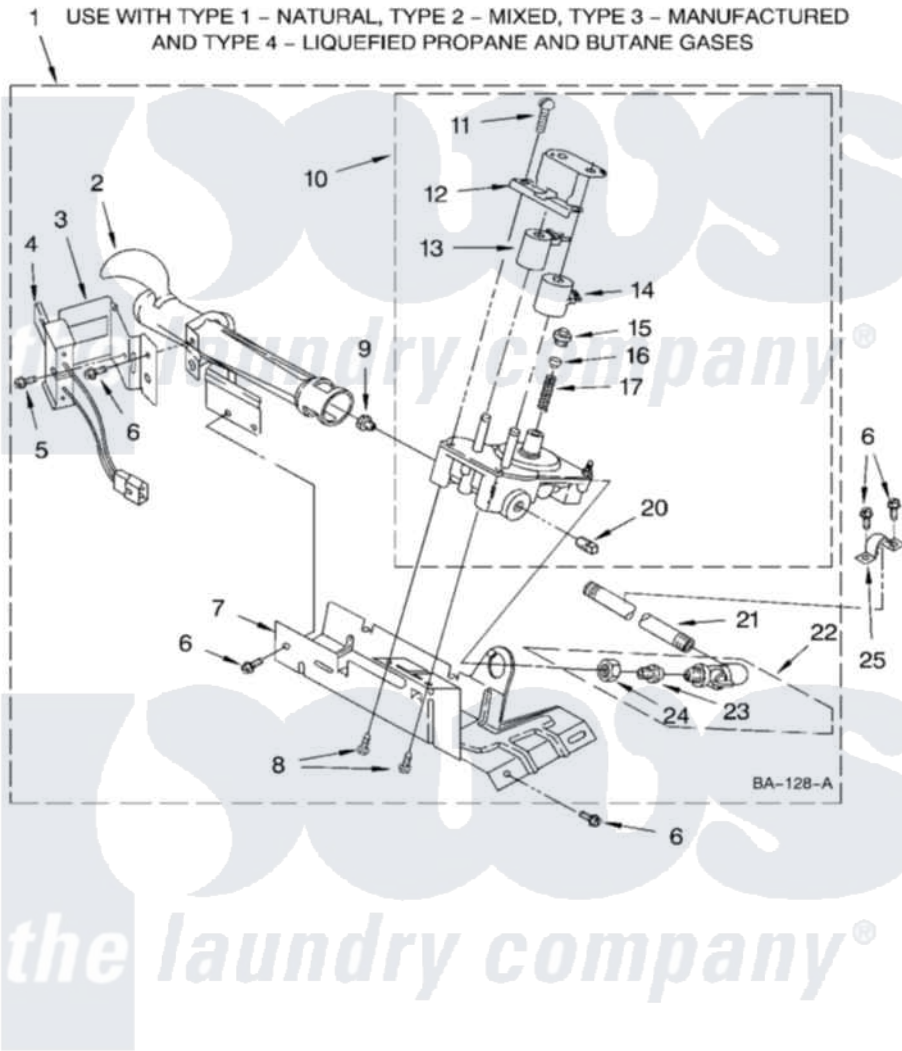

Whirlpool GCGM2901JQ1 05 - 3401771 BURNER ASSEMBLY

3401771 BURNER ASSEMBLY

For Model: GCGM2901JQ1
(White)

8533232

8

Whirlpool [Commercial Whirlpool GCGM2901JQ1 Dryer Parts](#) Parts Diagram 05 - 3401771 BURNER ASSEMBLY
Click on the part number to view part

Item	Original Part Number	Replaced By	Status	Part Description
1	3401771	W10492502		Burner-Gas
2	688617	693140		Burner
3	694298			Bracket, Ignitor
4	686590	279311		Ignitor
5	3393909			Screw, 8-32 X 7/8
6	343641	681414		Screw, 10AB X 1/2
7	693986			Base, Burner
8	3387057			Screw, 10-16 X 1/2 Orifice, Burner
9	234826			Orifice, Burner Type 1
"	15775	72017		Paint, Touch-Up
"	15419		Not Available	Orifice, Burner (Type 3)
"	229742			Orifice, Burner
"	234868			Orifice, Burner
10	3401775	279923		NAT Gas
11	694421			Screw, Bracket Mounting
12	694538			Bracket, Shunt