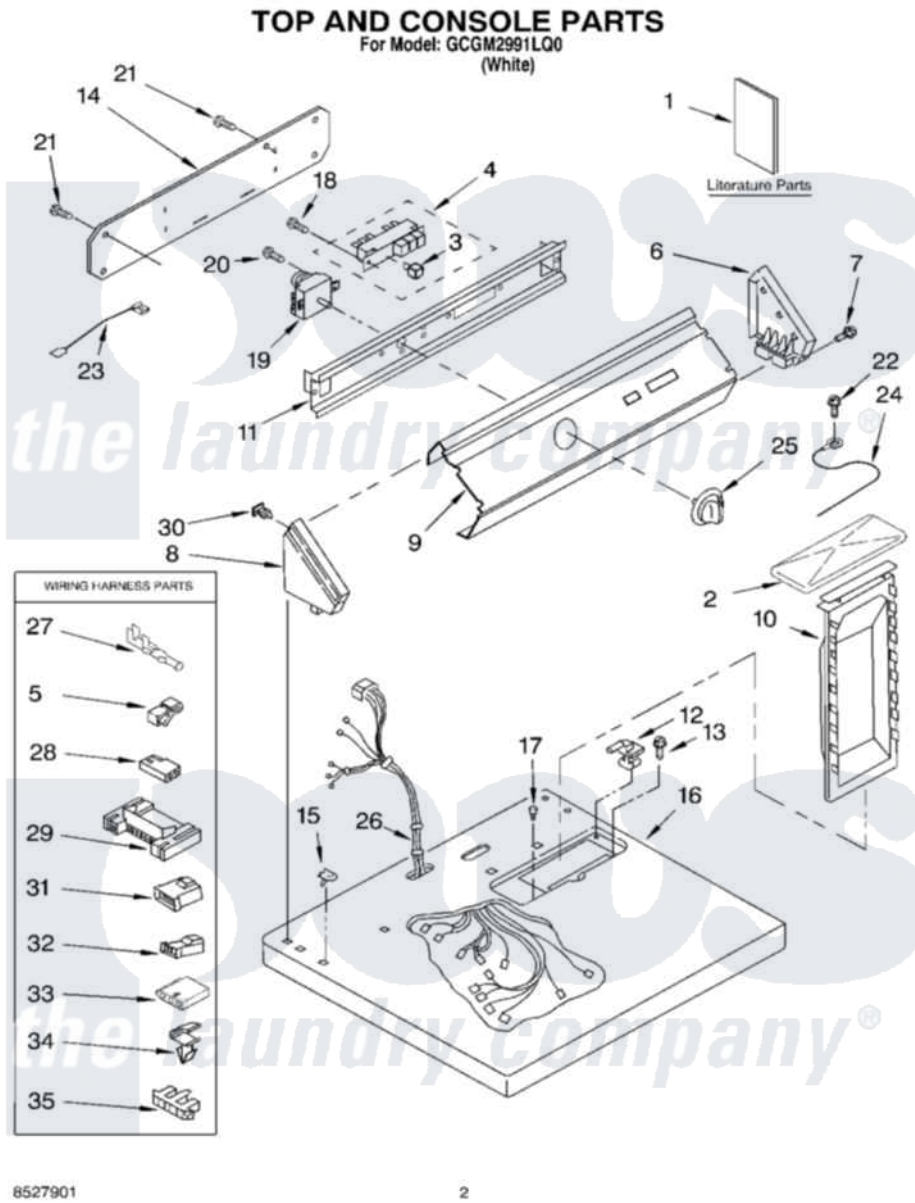

Whirlpool GCGM2991LQ0 02 - TOP AND CONSOLE, LITERATURE

Whirlpool Commercial Whirlpool GCGM2991LQ0 Dryer Parts Parts Diagram 02 - TOP AND CONSOLE, LITERATURE
 Click on the part number to view part

| Item | Original Part Number | Replaced By | Status | Part Description |
|------|-------------------------|---------------------------|---------------|-----------------------------------------------|
| 1 | LIT8527907 | | Not Available | Literature Parts (Use & Care Guide) |
| " | LIT8528203 | | Not Available | Literature Parts (Wiring Diagram) |
| " | LIT8527902 | | Not Available | Literature Parts (Instructions, Installation) |
| " | LIT8527901 | | Not Available | Literature Parts (Repair Parts List) |
| 2 | 8283378 | | | Cover, Lint Screen |
| 3 | 8316433 | | | Pushbutton |
| 4 | 8316437 | W10330137 | | Switch, Pushbutton |
| 5 | 357572 | W10113937 | | Clip, Grounding |
| 6 | 3949737 | | | Cap, End |
| 7 | 97787 | W10109200 | | Screw, Baffle Mounting |
| 8 | 3949734 | W10096320 | | Cap, End |
| 9 | 8527826 | | | Panel, Control |
| 10 | 349639 | | | HAndle And Lint Screen Assembly |