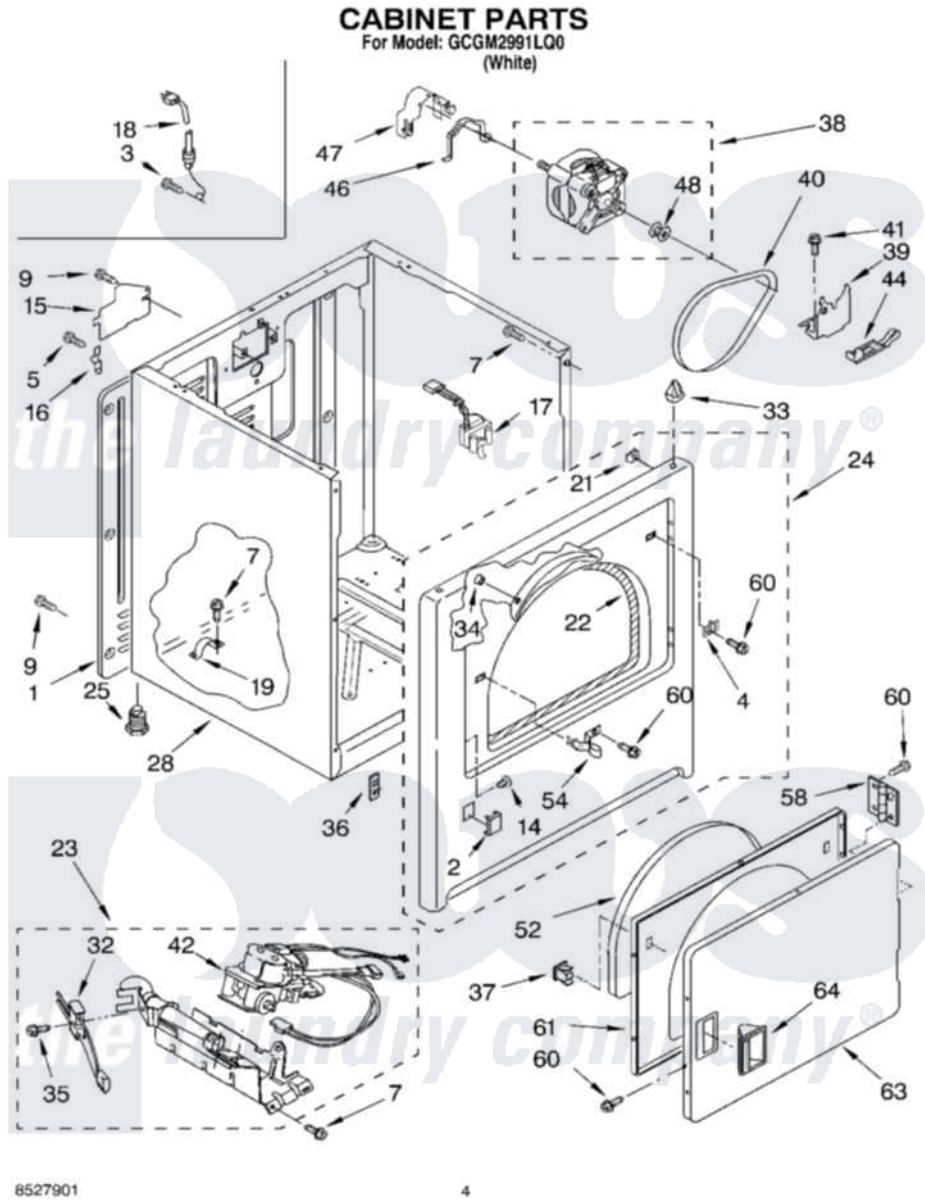

# Whirlpool GCGM2991LQ0 03 - CABINET

Whirlpool [Commercial Whirlpool GCGM2991LQ0 Dryer Parts](#) Parts Diagram 03 - CABINET  
Click on the part number to view part

Item	Original Part Number	Replaced By	Status	Part Description
1	3396805	<a href="#">280043</a>		Panel-Rear
2	<a href="#">3394975</a>			Plug, Front Panel
3	697776	<a href="#">4331106</a>		Screw, No.10-32 X 7/16
4	<a href="#">3403630</a>			Plug, Strike Hole
5	<a href="#">388326</a>			Screw, 8-18 X 1.25
7	343641	<a href="#">681414</a>		Screw, 10AB X 1/2
9	<a href="#">693995</a>			Screw, Hex Head
14	<a href="#">3404413</a>			Plug, Hinge Hole
15	<a href="#">3396795</a>			Cover, Terminal Block
16	238088	<a href="#">8066217</a>		Hinge, Top
17	3406109	<a href="#">3406107</a>		Door Switch Assembly
18	3401401	<a href="#">3401402</a>		Cord, Power
19	<a href="#">341029</a>			Clamp, Pipe Door Spring
21	<a href="#">98234</a>			Clip, U-Bend
22	<a href="#">3406129</a>			Seal And Bearing Assembly
23	3401771	<a href="#">W10492502</a>		Burner-Gas