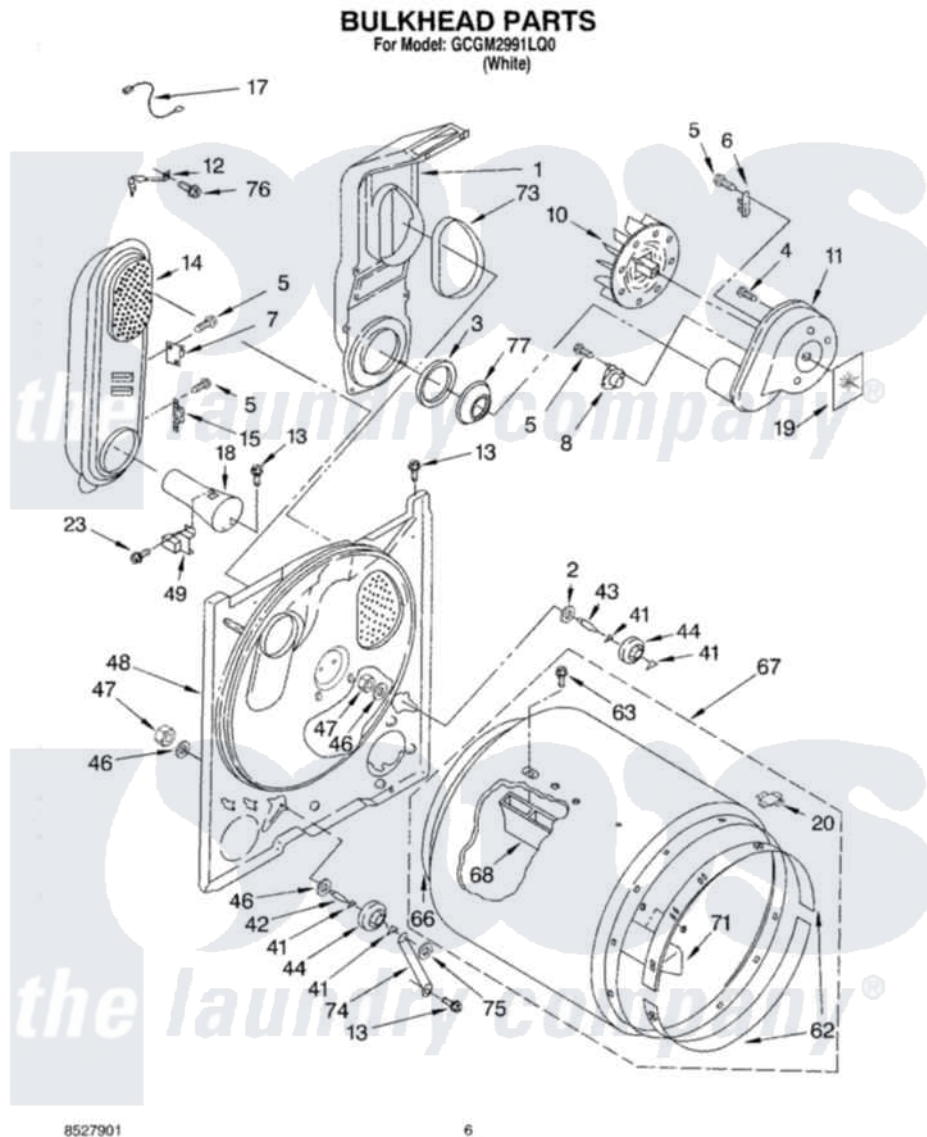

Whirlpool GCGM2991LQ0 04 - BULKHEAD

Whirlpool [Commercial Whirlpool GCGM2991LQ0 Dryer Parts](#) Parts Diagram 04 - BULKHEAD
Click on the part number to view part

Item	Original Part Number	Replaced By	Status	Part Description
1	348368			Lint Chute Assembly
2	3388703			Washer, Support
3	347139			Seal, Lint Chute
4	3390647	488729		Screw
5	90767			Screw, 8A X 3/8 HeX Washer Head Tapping
6	3392519			Thermal Limiter
7	280010			Kit, Thermal Cut-Off
8	3387134			Thermostat, Internal-Bias
10	694089			Wheel, Blower
11	3405016	8577230		Housing, Blower
12	3398161	279771		CLIP
13	343641	681414		Screw, 10AB X 1/2
14	8530285	279980		Box
15	3403140			Thermostat, High-Limit 205F
17	3401707			Jumper, Tco-High Limit
18	8066049			Funnel, Burner Light

19	3394196		Seal, Blower Shaft
20	8066086		Plug, Drum Hole
23	339554	3390631	Screw, 10-16 X 3/8
41	690997		Washer, Thrust
42	3399506	W10359270	Shaft, Drum Roller Threads
43	3399507	W10359269	Shaft, Drum Roller Threads
44	3397588	349241T	Support
46	348197		Washer, Support
47	3359452		Nut, Lock
48	3403410		Bulkhead
49	338906		Radiant, Sensor
62	692526	279441	BeaRng-Rng
63	97787	W10109200	Screw, Baffle Mounting
66	3406130	279857	Seal
67	695587		Drum Assembly
68	692490		Baffle, Drum
71	3403636		Baffle, Drum
73	339956		Seal, Air Duct To Bulkhead
74	3976434		Bracket, Support Shaft
75	90296		Nut, Push On
76	489463		Screw, 8-18 X 1/16
77	696302		Shield, Exhaust
"	279948	4392065	Kit, Dryer Repair
"	8522199		Accessory Parts
"	72017		Paint, Touch-Up
"	350930		Paint, Pressurized Spray B
"	350938		Paint, Pressurized Spray B
"	799344		Paint, Touch-Up)