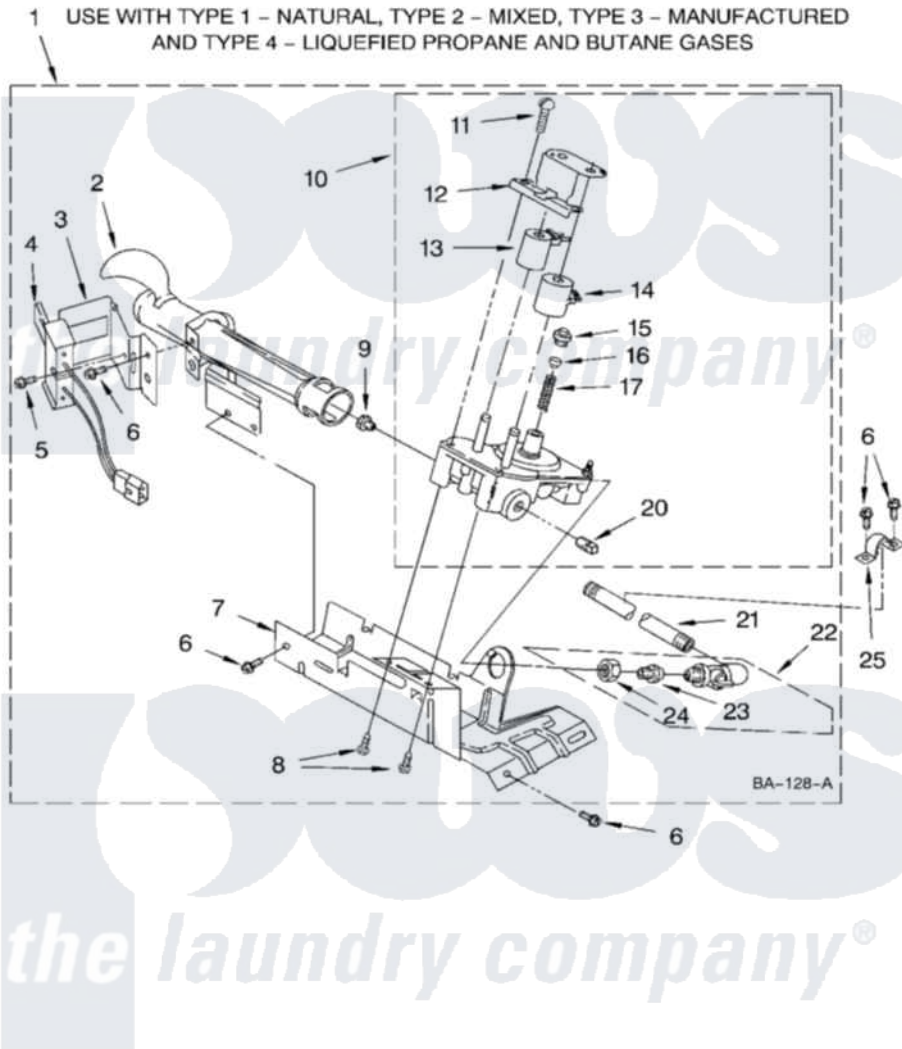

Whirlpool GCGM2991LQ0 05 - 3401771 BURNER

3401771 BURNER ASSEMBLY

For Model: GCGM2991LQ0
(White)

8527901

8

Whirlpool [Commercial Whirlpool GCGM2991LQ0 Dryer Parts](#) Parts Diagram 05 - 3401771 BURNER
Click on the part number to view part

Item	Original Part Number	Replaced By	Status	Part Description
1	3401771	W10492502		Burner-Gas
2	688617	693140		Burner
3	694298			Bracket, Ignitor
4	686590	279311		Ignitor
5	3393909			Screw, 8-32 X 7/8
6	343641	681414		Screw, 10AB X 1/2
7	693986			Base, Burner
8	3387057			Screw, 10-16 X 1/2 Orifice, Burner
9	234826			Orifice, Burner Type 1
"	15775	72017		Paint, Touch-Up
"	15419		Not Available	Orifice, Burner (Type 3)
"	229742			Orifice, Burner
"	234868			Orifice, Burner
10	3401775	279923		NAT Gas
11	694421			Screw, Bracket Mounting
12	694538			Bracket, Shunt