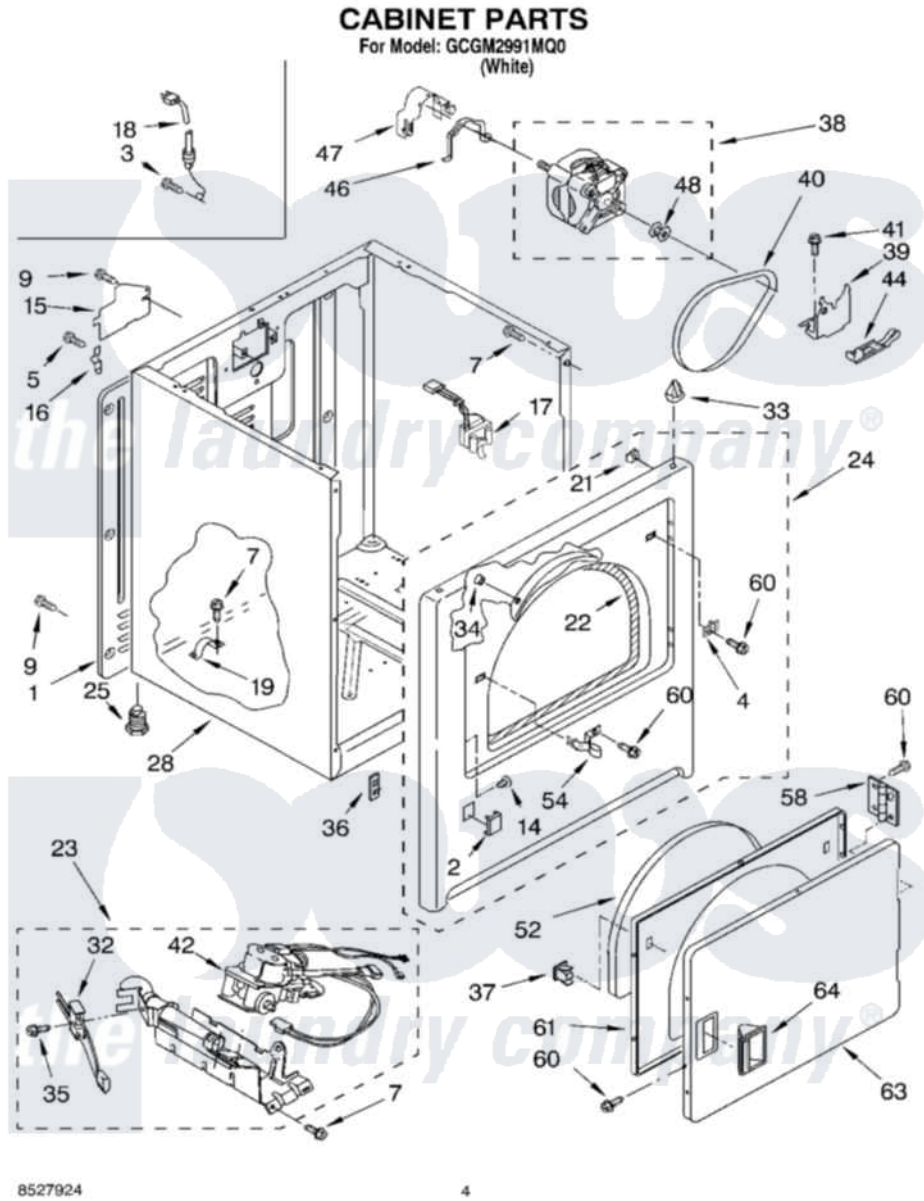

Whirlpool GCGM2991MQ0 02 - CABINET PARTS

Whirlpool [Commercial Whirlpool GCGM2991MQ0 Dryer Parts](#) Parts Diagram 02 - CABINET PARTS
 Click on the part number to view part

Item	Original Part Number	Replaced By	Status	Part Description
1	3396805	280043		Panel-Rear
2	3394975			Plug, Front Panel
3	697776	4331106		Screw, No.10-32 X 7/16
4	3403630			Plug, Strike Hole
5	388326			Screw, 8-18 X 1.25
7	343641	681414		Screw, 10AB X 1/2
9	693995			Screw, Hex Head
14	3404413			Plug, Hinge Hole
15	3396795			Cover, Terminal Block
16	238088	8066217		Hinge, Top
17	3406109	3406107		Door Switch Assembly
18	3401401	3401402		Cord, Power
19	341029			Clamp, Pipe Door Spring
21	98234			Clip, U-Bend
22	3406129			Seal And Bearing Assembly
23	3401771	W10492502		Burner-Gas

24	3403447	279854	Panel
25	3392100	49621	Feet-Leveling
"	279810		Foot-Optional
28	8530603	8533643	Cabinet
32	686590	279311	Ignitor
33	690363	18776	Lock, Front Top
34	685203	279220	Clip
35	3393909		Screw, 8-32 X 7/8
36	3394083		Clip, Front Panel
37	690081	279570	Latch
38	8538262	279827	Motor-Drve
39	348780		Base, Motor
40	8066065	341241	Belt
41	3400500		Bolt, 3405245 5/16-18 X 3/4
42	3401775	279923	NAT Gas
44	3394332	691366	Idler And Pulley Assembly
46	660658		Clamp, Motor Mounting 343481 685441
47	3404162		Clamp, Motor
48	3394341	W10299847	Pulley-Motor
52	3405246		Seal, Door Push-To-Start
54	3403431		Strike, Panel
58	3405514	W10362431	Hinge And Pin Assembly
60	342055	488627	Screw
61	3402341		Door, Inner
63	3402335		Door, Front
64	3405184		Handle, Door