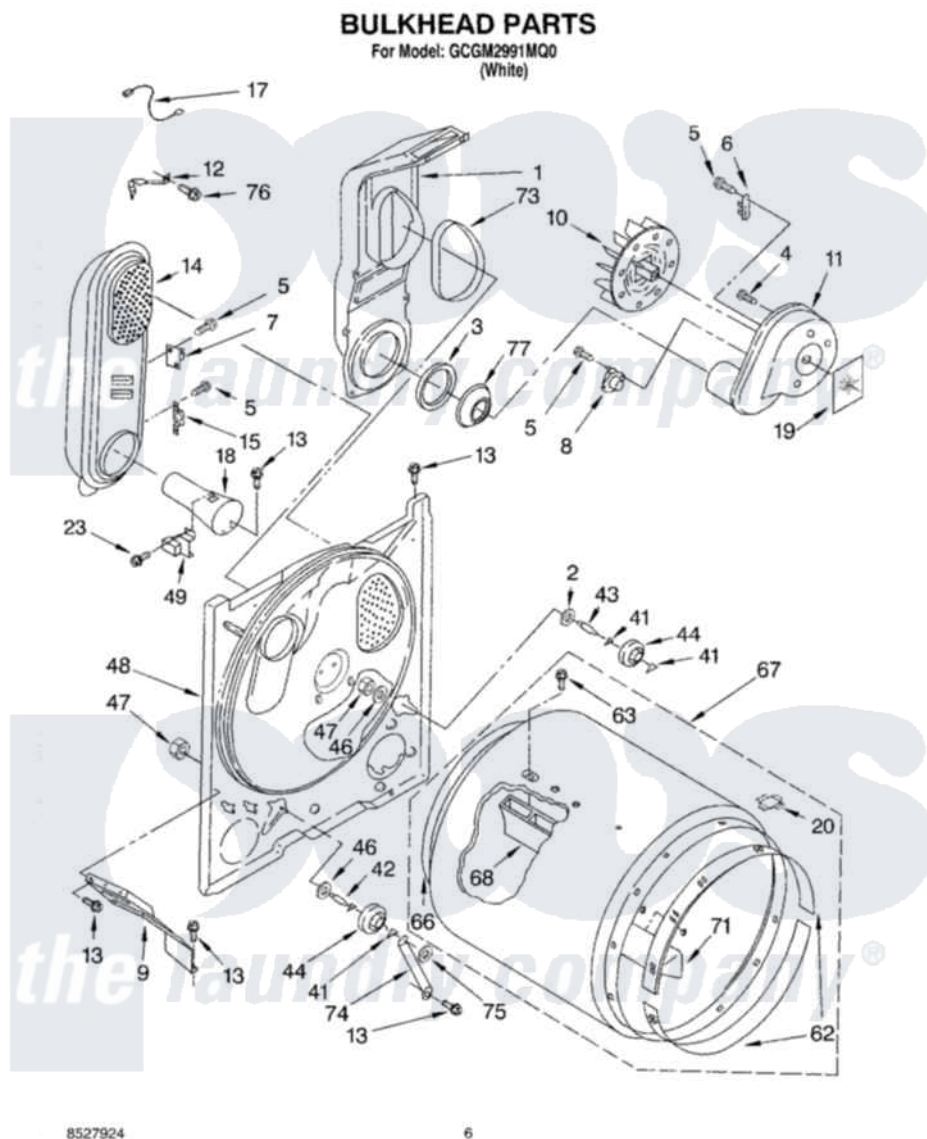

# Whirlpool GCGM2991MQ0 03 - BULKHEAD PARTS OPTIONAL PARTS (NOT INCLUDED)

Whirlpool [Commercial Whirlpool GCGM2991MQ0 Dryer Parts](#) Parts Diagram 03 - BULKHEAD PARTS OPTIONAL PARTS (NOT INCLUDED)  
Click on the part number to view part

Item	Original Part Number	Replaced By	Status	Part Description
1	<a href="#">348368</a>			Lint Chute Assembly
2	<a href="#">3388703</a>			Washer, Support
3	<a href="#">347139</a>			Seal, Lint Chute
4	3390647	<a href="#">488729</a>		Screw
5	<a href="#">90767</a>			Screw, 8A X 3/8 HeX Washer Head Tapping
6	<a href="#">3392519</a>			Thermal Limiter
7	<a href="#">280010</a>			Kit, Thermal Cut-Off
8	<a href="#">3387134</a>			Thermostat, Internal-Bias
9	<a href="#">3406022</a>			Bracket, Bulkhead
10	<a href="#">694089</a>			Wheel, Blower
11	3405016	<a href="#">8577230</a>		Housing, Blower
12	3398161	<a href="#">279771</a>		CLIP
13	343641	<a href="#">681414</a>		Screw, 10AB X 1/2
14	8530285	<a href="#">279980</a>		Box