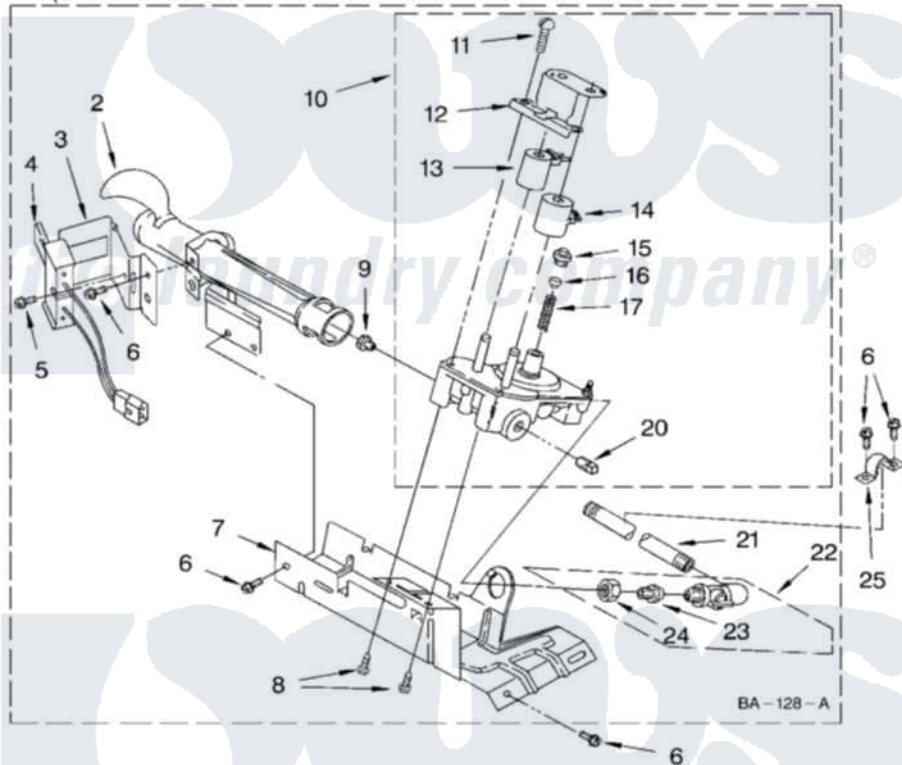

Whirlpool GCGM2991MQ0 04 - 3401771 BURNER ASSEMBLY

3401771 BURNER ASSEMBLY

For Model: GCGM2991MQ0
(White)

1 USE WITH TYPE 1 - NATURAL, TYPE 2 - MIXED, TYPE 3 - MANUFACTURED
AND TYPE 4 - LIQUEFIED PROPANE AND BUTANE GASES

the laundry company®

8527924

8

Whirlpool [Commercial Whirlpool GCGM2991MQ0 Dryer Parts](#) Parts Diagram 04 - 3401771 BURNER ASSEMBLY
Click on the part number to view part

Item	Original Part Number	Replaced By	Status	Part Description
1	3401771	W10492502		Burner-Gas
2	688617	693140		Burner
3	694298			Bracket, Ignitor
4	686590	279311		Ignitor
5	3393909			Screw, 8-32 X 7/8
6	343641	681414		Screw, 10AB X 1/2
7	693986			Base, Burner
8	3387057			Screw, 10-16 X 1/2 Orifice, Burner
9	234826			Orifice, Burner Type 1
"	15775	72017		Paint, Touch-Up
"	15419		Not Available	Orifice, Burner (Type 3)
"	229742			Orifice, Burner
"	234868			Orifice, Burner
10	3401775	279923		NAT Gas
11	694421			Screw, Bracket Mounting
12	694538			Bracket, Shunt