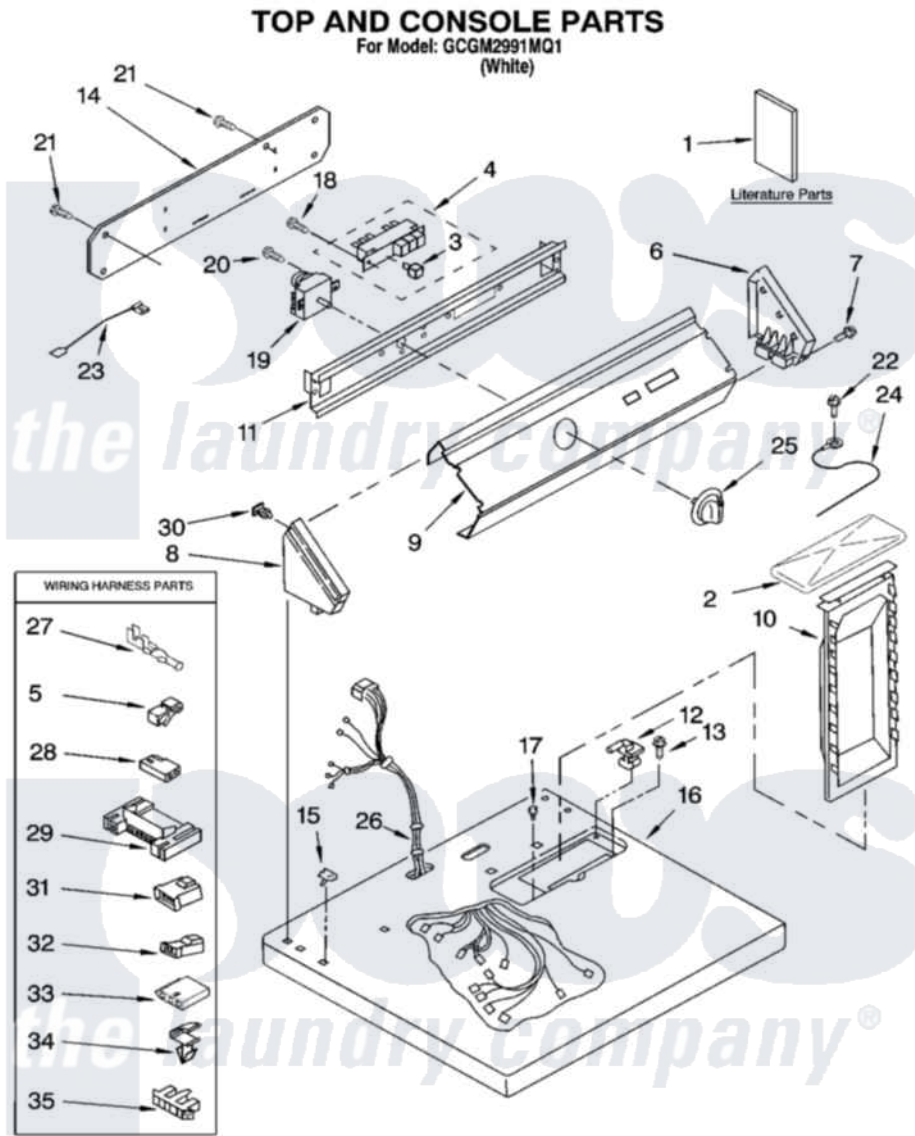

Whirlpool GCGM2991MQ1 01 - TOP AND CONSOLE PARTS

Whirlpool [Commercial Whirlpool GCGM2991MQ1 Dryer Parts](#) Parts Diagram 01 - TOP AND CONSOLE PARTS
Click on the part number to view part

Item	Original Part Number	Replaced By	Status	Part Description
1	LIT8527907		Not Available	Literature Parts (Use & Care Guide)
"	LIT8528203		Not Available	Literature Parts (Wiring Diagram)
"	LIT8527902		Not Available	Literature Parts (Instructions, Installation)
"	LIT8542988		Not Available	Literature Parts (Repair Parts List)
2	8283378			Cover, Lint Screen
3	8316433			Pushbutton
4	8316437	W10330137		Switch, Pushbutton
5	357572	W10113937		Clip, Grounding
6	3949737			Cap, End
7	97787	W10109200		Screw, Baffle Mounting
8	3949734	W10096320		Cap, End
9	8527826			Panel, Control
10	349639			HANdle And Lint Screen Assembly

11	8527828		Bracket, Control
12	3978606		Hinge, Lint Lid
"	3978605	W10044470	Hinge, RH
13	688983	487240	Screw, For Mtg. Service Capacitor
14	8066156		Panel, Rear
15	357213		Nut, Push-In
16	8316630		Top
17	297535	17258	Bumper
18	303921	489128	Screw, 8-32 X 27/64
19	3979596		Timer
20	3390646	W10139210	Screw, 8-18 X 5/16
21	693995		Screw, Hex Head
22	339554	3390631	Screw, 10-16 X 3/8
23	3393811		Wire, Jumper
"	3393812		Wire, Jumper
24	3398893	3395559	Wire
25	8529317		Knob, Timer
26	8299876		Harness, Wiring
27	94614		Terminal
28	717252		Receptacle, Terminal
29	3395683		Receptacle, Multi-Terminal
30	689559		Nut, Push-In
31	3403498		Connector, 3-Position
32	3403499		Connector, 2-Position
33	3936144		Do-It-Yourself Repair Manuals
34	3394427		Clip-Harness
35	3397269		Connector, Timer