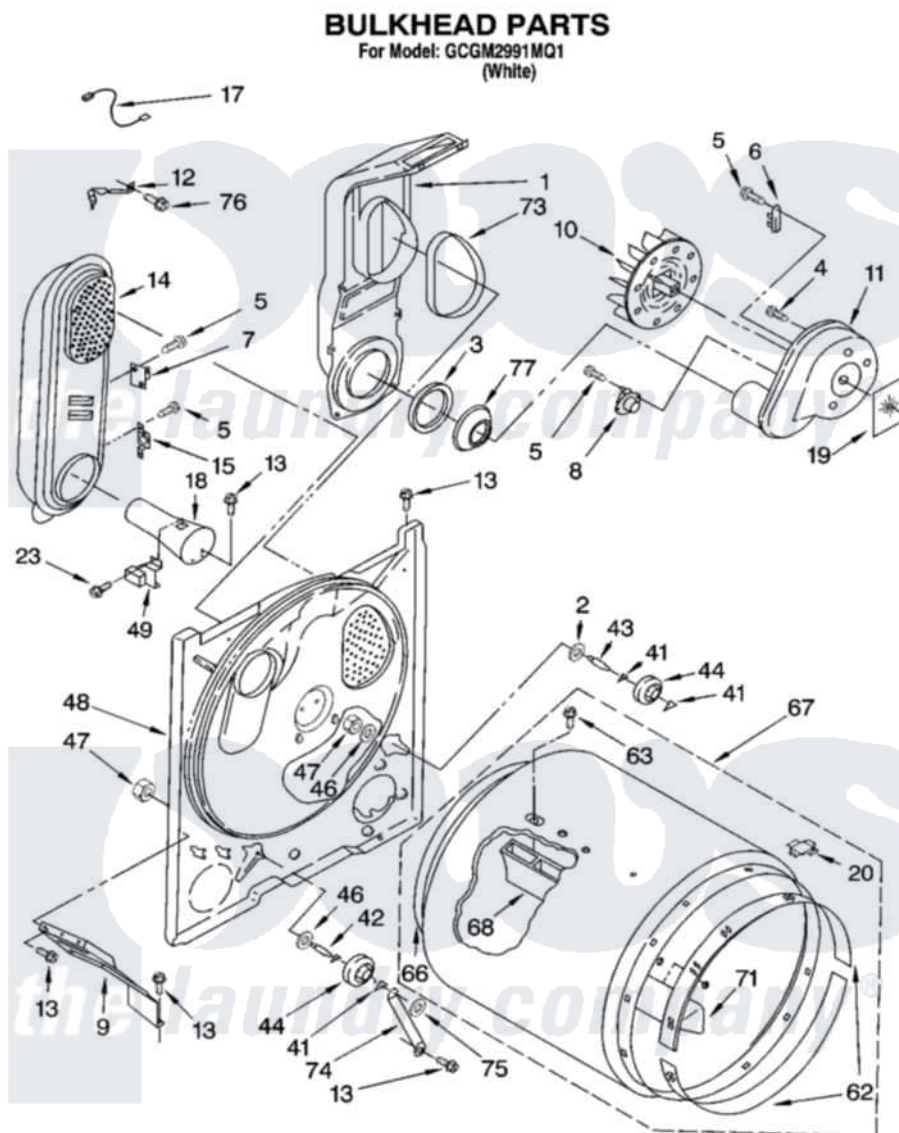

Whirlpool GCGM2991MQ1 03 - BULKHEAD PARTS AND OPTIONAL PARTS (NOT INCLUDED)

8542988

6

Whirlpool [Commercial Whirlpool GCGM2991MQ1 Dryer Parts](#) Parts Diagram 03 - BULKHEAD PARTS AND OPTIONAL PARTS (NOT INCLUDED)

[Click on the part number to view part](#)

Item	Original Part Number	Replaced By	Status	Part Description
1	348368			Lint Chute Assembly
2	3388703			Washer, Support
3	347139			Seal, Lint Chute
4	3390647	488729		Screw
5	90767			Screw, 8A X 3/8 HeX Washer Head Tapping
6	3392519			Thermal Limiter
7	280010			Kit, Thermal Cut-Off
8	3387134			Thermostat, Internal-Bias
9	3406022			Bracket, Bulkhead
10	694089			Wheel, Blower
11	8557384	8577230		Housing, Blower
12	3398161	279771		CLIP
13	343641	681414		Screw, 10AB X 1/2
14	8530285	279980		Box

15	3403140		Thermostat, High-Limit 205F
17	3401707		Jumper, Tco-High Limit
18	8066049		Funnel, Burner Light
19	3394196		Seal, Blower Shaft
20	8066086		Plug, Drum Hole
23	339554	3390631	Screw, 10-16 X 3/8
41	690997		Washer, Thrust
42	3399506	W10359270	Shaft, Drum Roller Threads
43	3399507	W10359269	Shaft, Drum Roller Threads
44	3397588	349241T	Support
46	348197		Washer, Support
47	3359452		Nut, Lock
48	3403410		Bulkhead
49	338906		Radiant, Sensor
62	692526	279441	BeaRng-Rng
63	97787	W10109200	Screw, Baffle Mounting
66	3406130	279857	Seal
67	695587		Drum Assembly
68	692490		Baffle, Drum
71	3403636		Baffle, Drum
73	339956		Seal, Air Duct To Bulkhead
74	3976434		Bracket, Support Shaft
75	90296		Nut, Push On
76	489463		Screw, 8-18 X 1/16
77	696302		Shield, Exhaust
"	N/A	Not Available	ACCESSORY PARTS
"	279948	4392065	Kit, Dryer Repair
"	8522199		Accessory Parts
"	72017		Paint, Touch-Up
"	350930		Paint, Pressurized Spray B
"	350938		Paint, Pressurized Spray B
"	799344		Paint, Touch-Up)