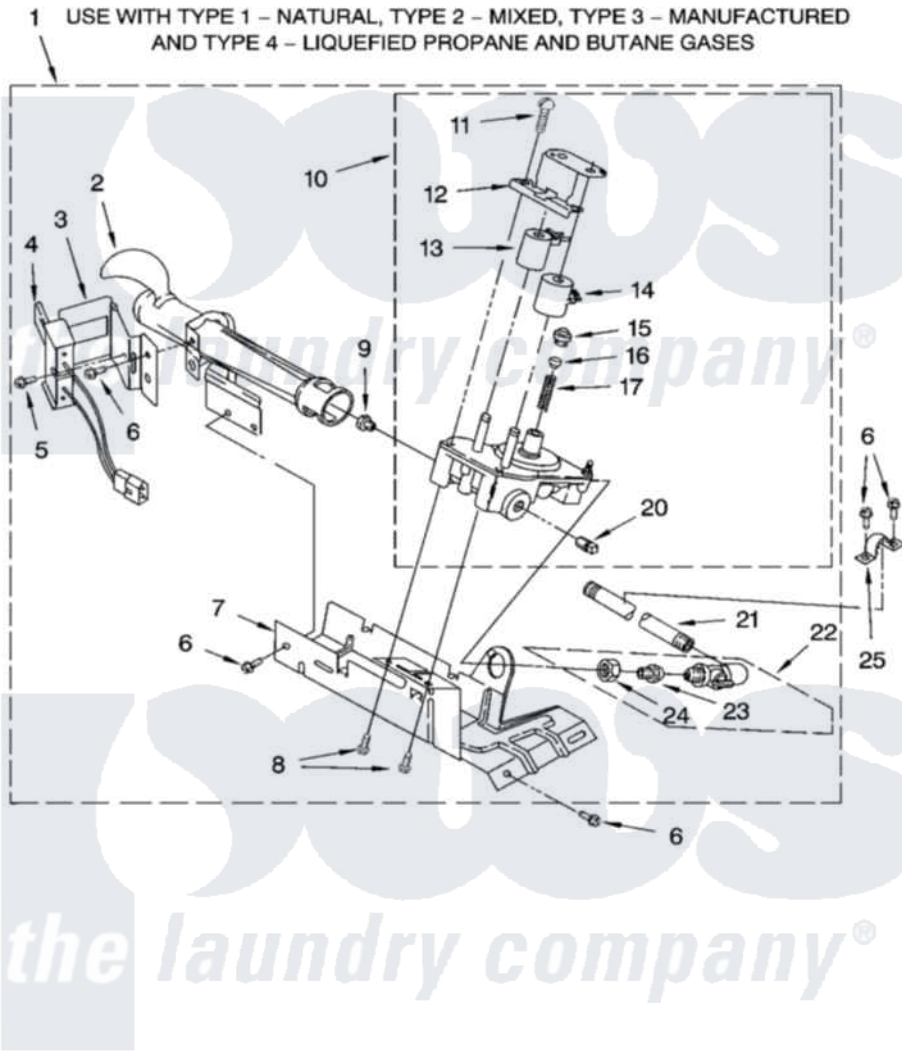

Whirlpool GCGM2991MQ1 04 - 3401771 BURNER ASSEMBLY

3401771 BURNER ASSEMBLY

For Model: GCGM2991MQ1
(White)

8542988

8

Whirlpool [Commercial Whirlpool GCGM2991MQ1 Dryer Parts](#) Parts Diagram 04 - 3401771 BURNER ASSEMBLY
Click on the part number to view part

Item	Original Part Number	Replaced By	Status	Part Description
"	BLANK		Not Available	USE WITH TYPE 1 - NATURAL, TYPE 2 - MIXED, TYPE 3 - MANUFACTURED AND TYPE 4 - LIQUEFIED PROPANE AND BUTANE GASES
1	3401771	W10492502		Burner-Gas
2	688617	693140		Burner
3	694298			Bracket, Ignitor
4	686590	279311		Ignitor
5	3393909			Screw, 8-32 X 7/8
6	343641	681414		Screw, 10AB X 1/2
7	693986			Base, Burner
8	3387057			Screw, 10-16 X 1/2 Orifice, Burner
9	234826			Orifice, Burner Type 1
"	15775	72017		Paint, Touch-Up
"	15419		Not Available	Orifice, Burner (Type 3)
"	229742			Orifice, Burner