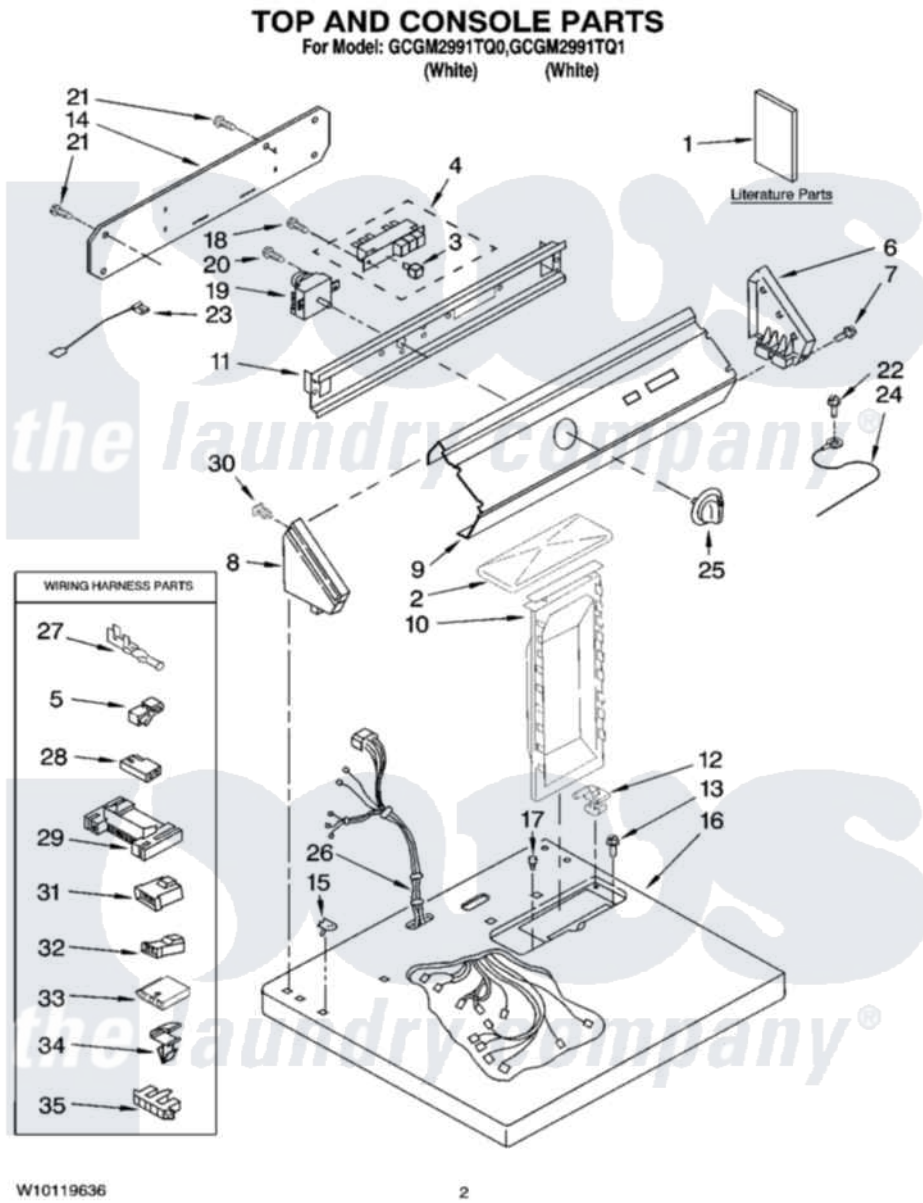

Whirlpool GCGM2991TQ0 01 - TOP AND CONSOLE PARTS

Whirlpool [Commercial Whirlpool GCGM2991TQ0 Dryer Parts](#) Parts Diagram 01 - TOP AND CONSOLE PARTS
Click on the part number to view part

Item	Original Part Number	Replaced By	Status	Part Description
1	8527907			Use & Care Guide
"	8576818			Wiring Diagram
"	8577213		Not Available	Instructions, Installation
"	W10119636			Repair Parts List
2	8283378			Cover, Lint Screen
3	8316433			Pushbutton
4	8316437	W10330137		Switch, Pushbutton
5	357572	W10113937		Clip, Grounding
6	3949737			Cap, End
7	97787	W10109200		Screw, Baffle Mounting
8	3949734	W10096320		Cap, End
9	8527826			Panel, Control
10	349639			HAndle And Lint Screen Assembly
11	8527828			Bracket, Control
12	3978606			Hinge, Lint Lid
"	3978605	W10044470		Hinge, RH

13	688983	487240	Screw, For Mtg. Service Capacitor
14	8066156		Panel, Rear
15	357213		Nut, Push-In
16	8316630		Top
17	297535	17258	Bumper
18	303921	489128	Screw, 8-32 X 27/64
19	3979596		Timer
20	8533971	90767	Screw, 8A X 3/8 HeX Washer Head Tapping
21	693995		Screw, Hex Head
22	339554	3390631	Screw, 10-16 X 3/8
23	3393811		Wire, Jumper
"	3393812		Wire, Jumper
24	3398893	3395559	Wire
25	8529317		Knob, Timer
26	8299876		Harness, Wiring
27	94614		Terminal
28	717252		Receptacle, Terminal
29	3395683		Receptacle, Multi-Terminal
30	689559		Nut, Push-In
31	3403498		Connector, 3-Position
32	3403499		Connector, 2-Postion
33	3936144		Do-It-Yourself Repair Manuals
34	3394427		Clip-Harness
35	3397269		Connector, Timer