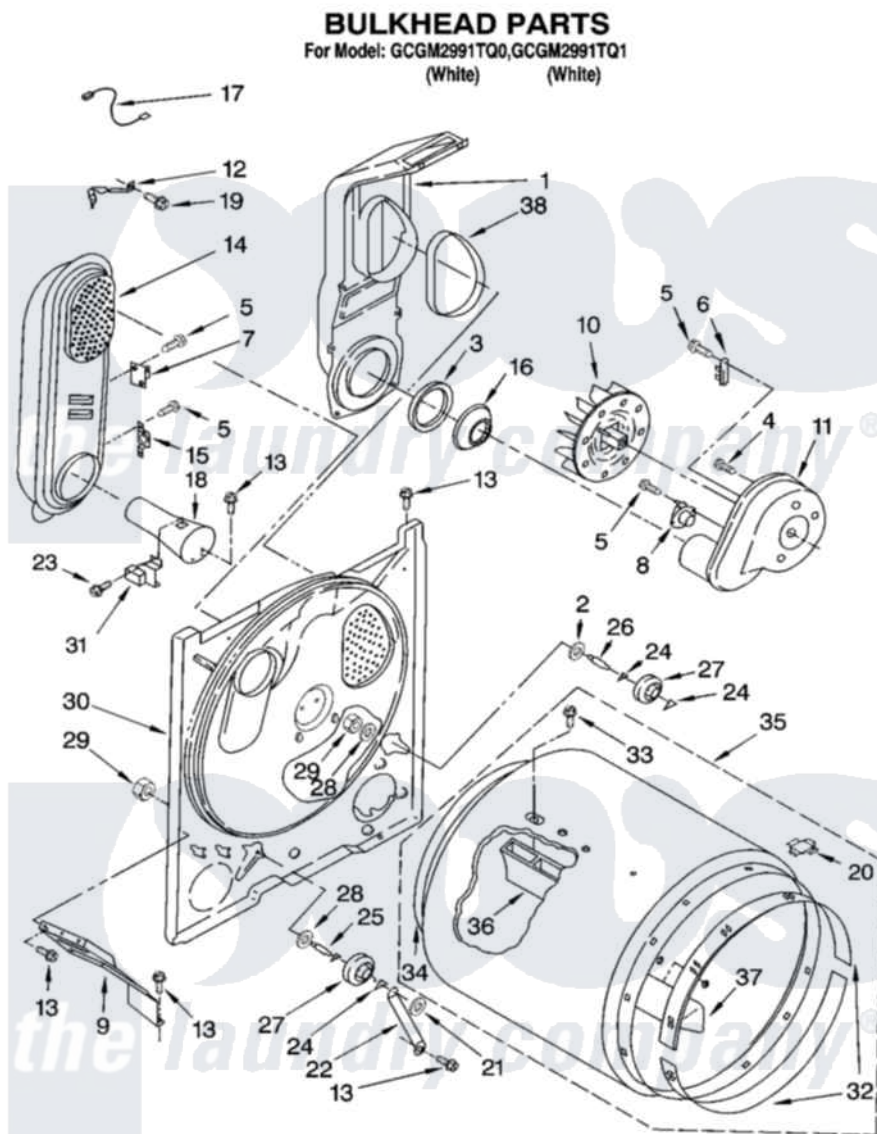

Whirlpool GCGM2991TQ0 03 - BULKHEAD PARTS

W10119636

6

Whirlpool [Commercial Whirlpool GCGM2991TQ0 Dryer Parts](#) Parts Diagram 03 - BULKHEAD PARTS
Click on the part number to view part

Item	Original Part Number	Replaced By	Status	Part Description
1	348368			Lint Chute Assembly
2	3388703			Washer, Support
3	347139			Seal, Lint Chute
4	3390647	488729		Screw
5	90767			Screw, 8A X 3/8 HeX Washer Head Tapping
6	3392519			Thermal Limiter
7	280010			Kit, Thermal Cut-Off
8	3387134			Thermostat, Internal-Bias
9	3406022			Bracket, Bulkhead
10	694089			Wheel, Blower
11	8577230			Housing, Blower
12	3398161	279771		CLIP
13	343641	681414		Screw, 10AB X 1/2
14	8530285	279980		Box
15	3403140			Thermostat, High-Limit 205F
16	696302			Shield, Exhaust

17	3401707		Jumper, Tco-High Limit
18	8066049		Funnel, Burner Light
19	489463		Screw, 8-18 X 1/16
20	8066086		Plug, Drum Hole
21	90296		Nut, Push On
22	3976434		Bracket, Support Shaft
23	339554	3390631	Screw, 10-16 X 3/8
24	690997		Washer, Thrust
25	3399506	W10359270	Shaft, Drum Roller Threads
26	3399507	W10359269	Shaft, Drum Roller Threads
27	3397590	349241T	Support
28	348197		Washer, Support
29	3359452		Nut, Lock
30	3403410		Bulkhead
31	338906		Radiant, Sensor
32	692526	279441	BeaRng-Rng
33	W10109200		Screw, Baffle Mounting
34	3406130	279857	Seal
35	695587		Drum Assembly
36	692490		Baffle, Drum
37	3403636		Baffle, Drum
38	339956		Seal, Air Duct To Bulkhead