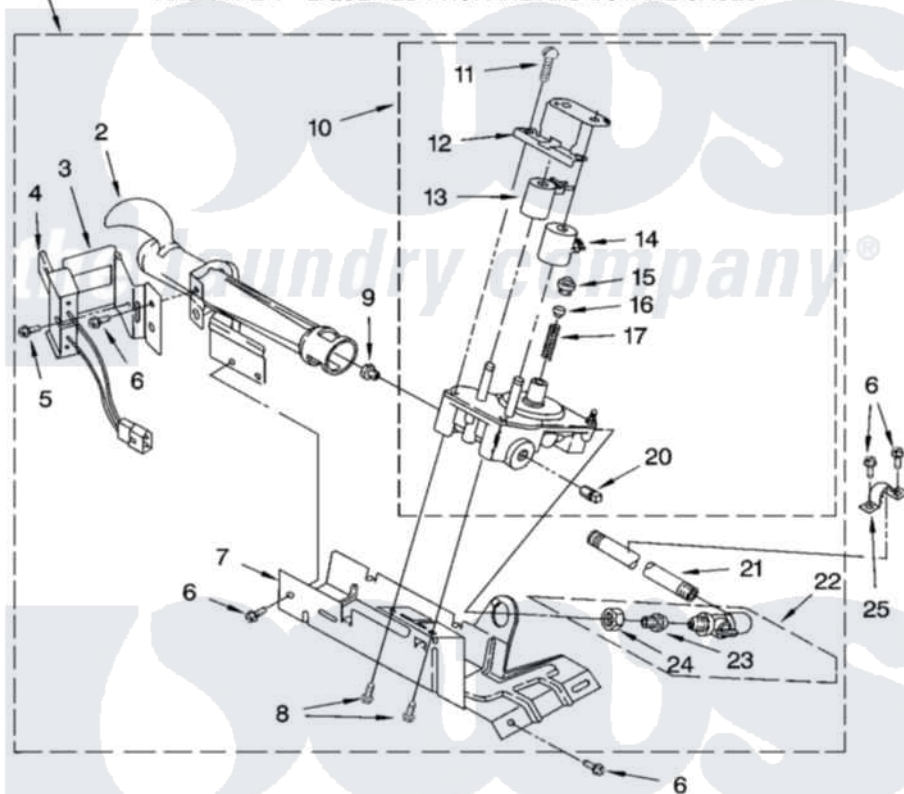

**Whirlpool GCGM2991TQ0 04 - 3401771 BURNER ASSEMBLY, OPTIONAL PARTS (NOT INCLUDED)**

**3401771 BURNER ASSEMBLY**

For Model: GCGM2991TQ0, GCGM2991TQ1

(White) (White)

1 USE WITH TYPE 1 - NATURAL, TYPE 2 - MIXED, TYPE 3 - MANUFACTURED AND TYPE 4 - LIQUEFIED PROPANE AND BUTANE GASES

the laundry company®

W10119636

8

Whirlpool [Commercial Whirlpool GCGM2991TQ0 Dryer Parts](#) Parts Diagram 04 - 3401771 BURNER ASSEMBLY, OPTIONAL PARTS (NOT INCLUDED).  
Click on the part number to view part

Item	Original Part Number	Replaced By	Status	Part Description
1	3401771	<a href="#">W10492502</a>		Burner-Gas
2	688617	<a href="#">693140</a>		Burner
3	<a href="#">694298</a>			Bracket, Ignitor
4	686590	<a href="#">279311</a>		Ignitor
5	<a href="#">3393909</a>			Screw, 8-32 X 7/8
6	343641	<a href="#">681414</a>		Screw, 10AB X 1/2
7	<a href="#">693986</a>			Base, Burner
8	<a href="#">3387057</a>			Screw, 10-16 X 1/2 Orifice, Burner
9	<a href="#">234826</a>			Orifice, Burner Type 1
"	<a href="#">15775</a>	<a href="#">72017</a>		Paint, Touch-Up
"	15419		Not Available	Orifice, Burner (Type 3)
"	<a href="#">229742</a>			Orifice, Burner
"	<a href="#">234868</a>			Orifice, Burner
10	3401775	<a href="#">279923</a>		NAT Gas