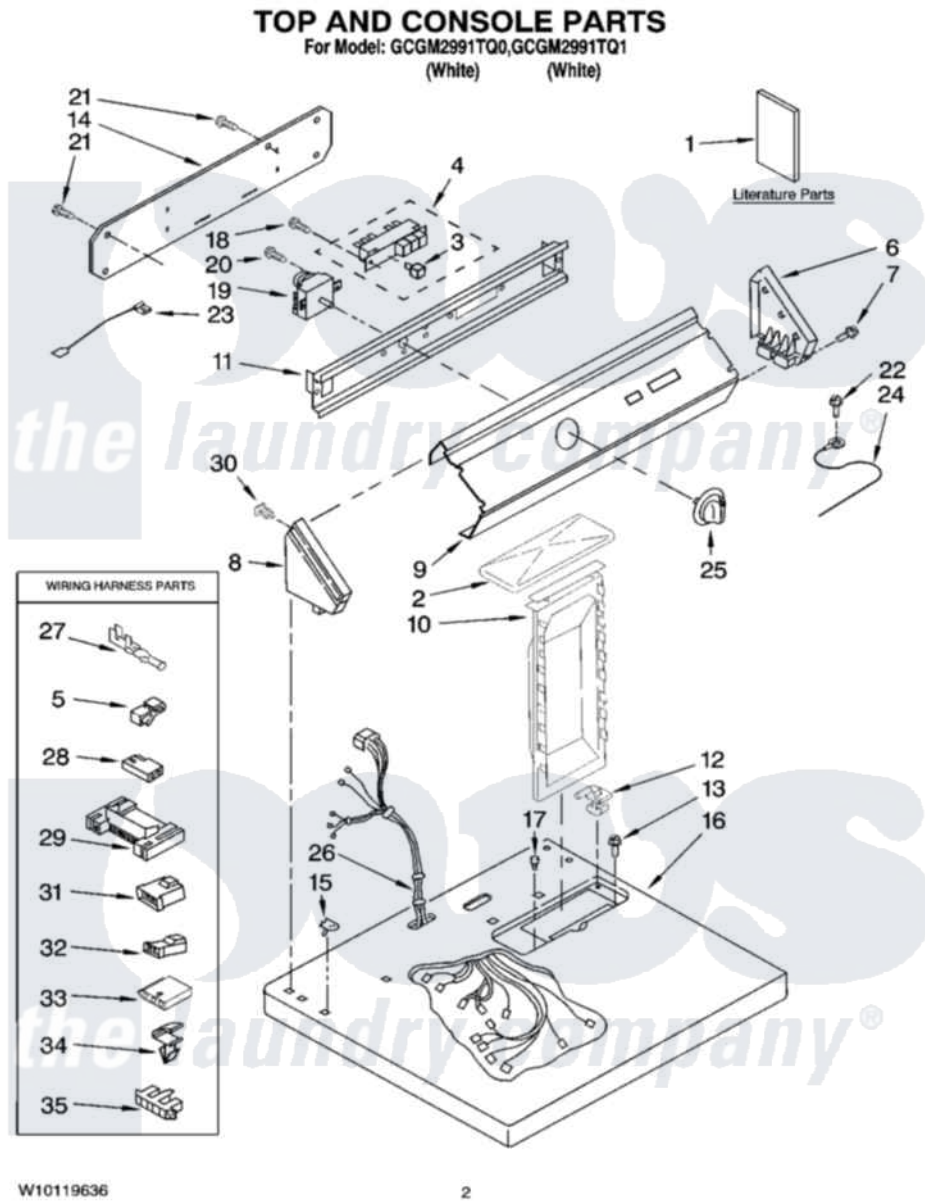

Whirlpool GCGM2991TQ1 01 - TOP AND CONSOLE PARTS

Whirlpool [Commercial Whirlpool GCGM2991TQ1 Dryer Parts](#) Parts Diagram 01 - TOP AND CONSOLE PARTS
Click on the part number to view part

Item	Original Part Number	Replaced By	Status	Part Description
1	8527907			Use & Care Guide
"	8576818			Wiring Diagram
"	8577213		Not Available	Instructions, Installation
"	W10119636			Repair Parts List
2	8283378			Cover, Lint Screen
3	8316433			Pushbutton
4	8316437	W10330137		Switch, Pushbutton
5	357572	W10113937		Clip, Grounding
6	3949737			Cap, End
7	97787	W10109200		Screw, Baffle Mounting
8	3949734	W10096320		Cap, End
9	8527826			Panel, Control
10	349639			HAndle And Lint Screen Assembly
11	8527828			Bracket, Control
12	3978606			Hinge, Lint Lid
"	3978605	W10044470		Hinge, RH

13	688983	487240	Screw, For Mtg. Service Capacitor
14	8066156		Panel, Rear
15	357213		Nut, Push-In
16	8316630		Top
17	297535	17258	Bumper
18	303921	489128	Screw, 8-32 X 27/64
19	3979596		Timer
20	8533971	90767	Screw, 8A X 3/8 HeX Washer Head Tapping
21	693995		Screw, Hex Head
22	339554	3390631	Screw, 10-16 X 3/8
23	3393811		Wire, Jumper
"	3393812		Wire, Jumper
24	3398893	3395559	Wire
25	8529317		Knob, Timer
26	8299876		Harness, Wiring
27	94614		Terminal
28	717252		Receptacle, Terminal
29	3395683		Receptacle, Multi-Terminal
30	689559		Nut, Push-In
31	3403498		Connector, 3-Position
32	3403499		Connector, 2-Postion
33	3936144		Do-It-Yourself Repair Manuals
34	3394427		Clip-Harness
35	3397269		Connector, Timer