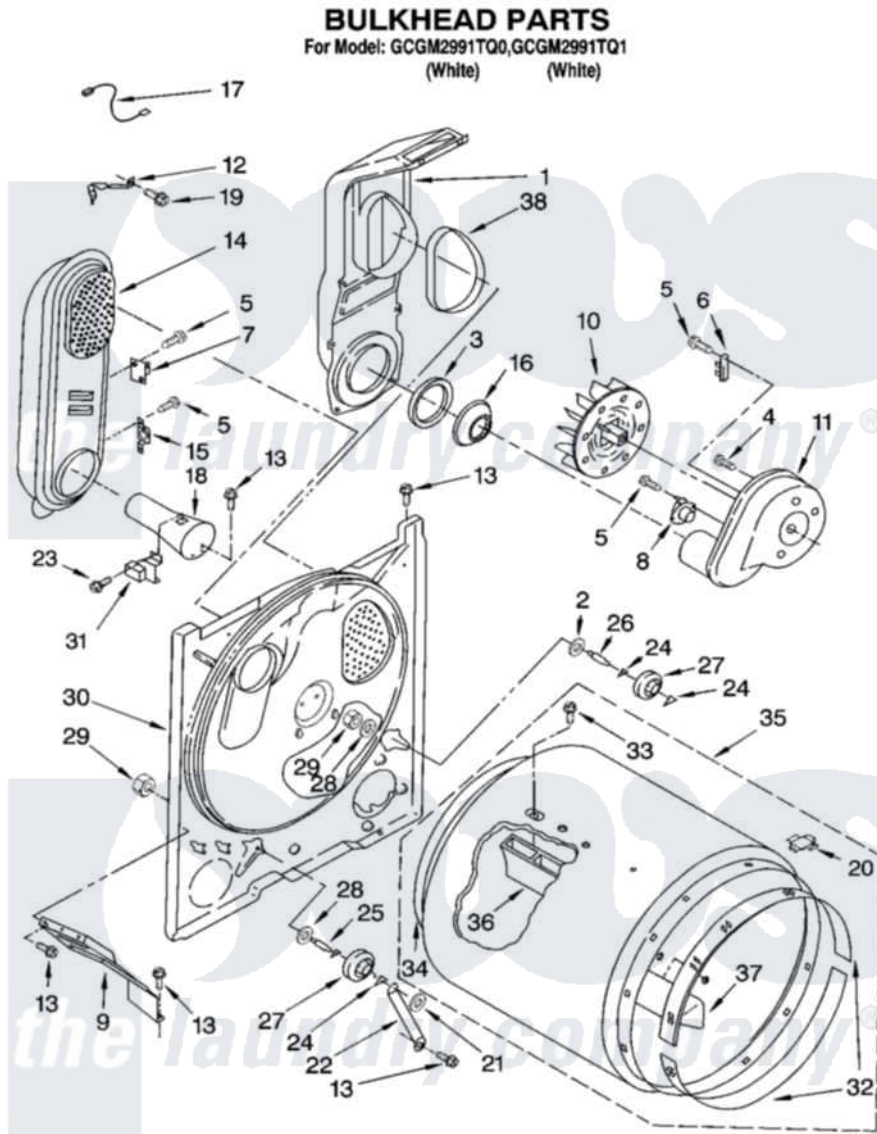

Whirlpool GCGM2991TQ1 03 - BULKHEAD PARTS

W10119636

6

Whirlpool [Commercial Whirlpool GCGM2991TQ1 Dryer Parts](#) Parts Diagram 03 - BULKHEAD PARTS
Click on the part number to view part

Item	Original Part Number	Replaced By	Status	Part Description
1	348368			Lint Chute Assembly
2	3388703			Washer, Support
3	347139			Seal, Lint Chute
4	3390647	488729		Screw
5	90767			Screw, 8A X 3/8 HeX Washer Head Tapping
6	3392519			Thermal Limiter
7	280010			Kit, Thermal Cut-Off
8	3387134			Thermostat, Internal-Bias
9	3406022			Bracket, Bulkhead
10	694089			Wheel, Blower
11	8577230			Housing, Blower
12	3398161	279771		CLIP
13	343641	681414		Screw, 10AB X 1/2
14	8530285	279980		Box
15	3403140			Thermostat, High-Limit 205F
16	696302			Shield, Exhaust

17	3401707		Jumper, Tco-High Limit
18	8066049		Funnel, Burner Light
19	489463		Screw, 8-18 X 1/16
20	8066086		Plug, Drum Hole
21	90296		Nut, Push On
22	3976434		Bracket, Support Shaft
23	339554	3390631	Screw, 10-16 X 3/8
24	690997		Washer, Thrust
25	3399506	W10359270	Shaft, Drum Roller Threads
26	3399507	W10359269	Shaft, Drum Roller Threads
27	3397590	349241T	Support
28	348197		Washer, Support
29	3359452		Nut, Lock
30	3403410		Bulkhead
31	338906		Radiant, Sensor
32	692526	279441	BeaRng-Rng
33	W10109200		Screw, Baffle Mounting
34	3406130	279857	Seal
35	695587		Drum Assembly
36	692490		Baffle, Drum
37	3403636		Baffle, Drum
38	339956		Seal, Air Duct To Bulkhead