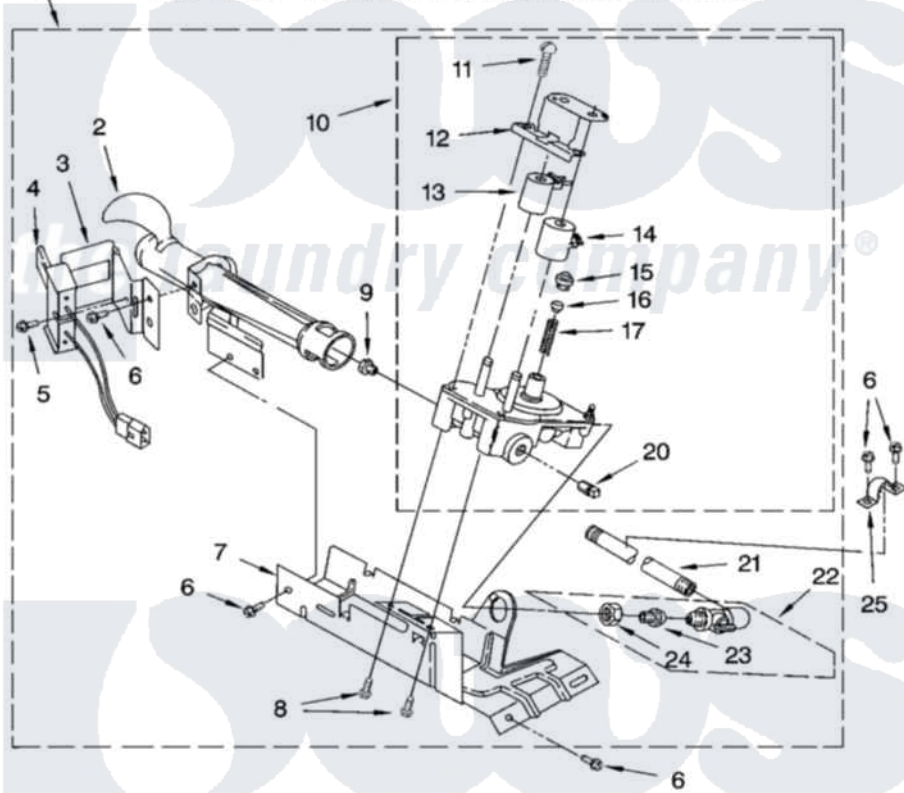

Whirlpool GCGM2991TQ1 04 - 3401771 BURNER ASSEMBLY, OPTIONAL PARTS (NOT INCLUDED)

3401771 BURNER ASSEMBLY

For Model: GCGM2991TQ0, GCGM2991TQ1
(White) (White)

1 USE WITH TYPE 1 - NATURAL, TYPE 2 - MIXED, TYPE 3 - MANUFACTURED AND TYPE 4 - LIQUEFIED PROPANE AND BUTANE GASES

the laundry company

W10119636

8

Whirlpool [Commercial Whirlpool GCGM2991TQ1 Dryer Parts](#) Parts Diagram 04 - 3401771 BURNER ASSEMBLY, OPTIONAL PARTS (NOT INCLUDED).
Click on the part number to view part

Item	Original Part Number	Replaced By	Status	Part Description
1	3401771	W10492502		Burner-Gas
2	688617	693140		Burner
3	694298			Bracket, Ignitor
4	686590	279311		Ignitor
5	3393909			Screw, 8-32 X 7/8
6	343641	681414		Screw, 10AB X 1/2
7	693986			Base, Burner
8	3387057			Screw, 10-16 X 1/2 Orifice, Burner
9	234826			Orifice, Burner Type 1
"	15775	72017		Paint, Touch-Up
"	15419		Not Available	Orifice, Burner (Type 3)
"	229742			Orifice, Burner
"	234868			Orifice, Burner
10	3401775	279923		NAT Gas