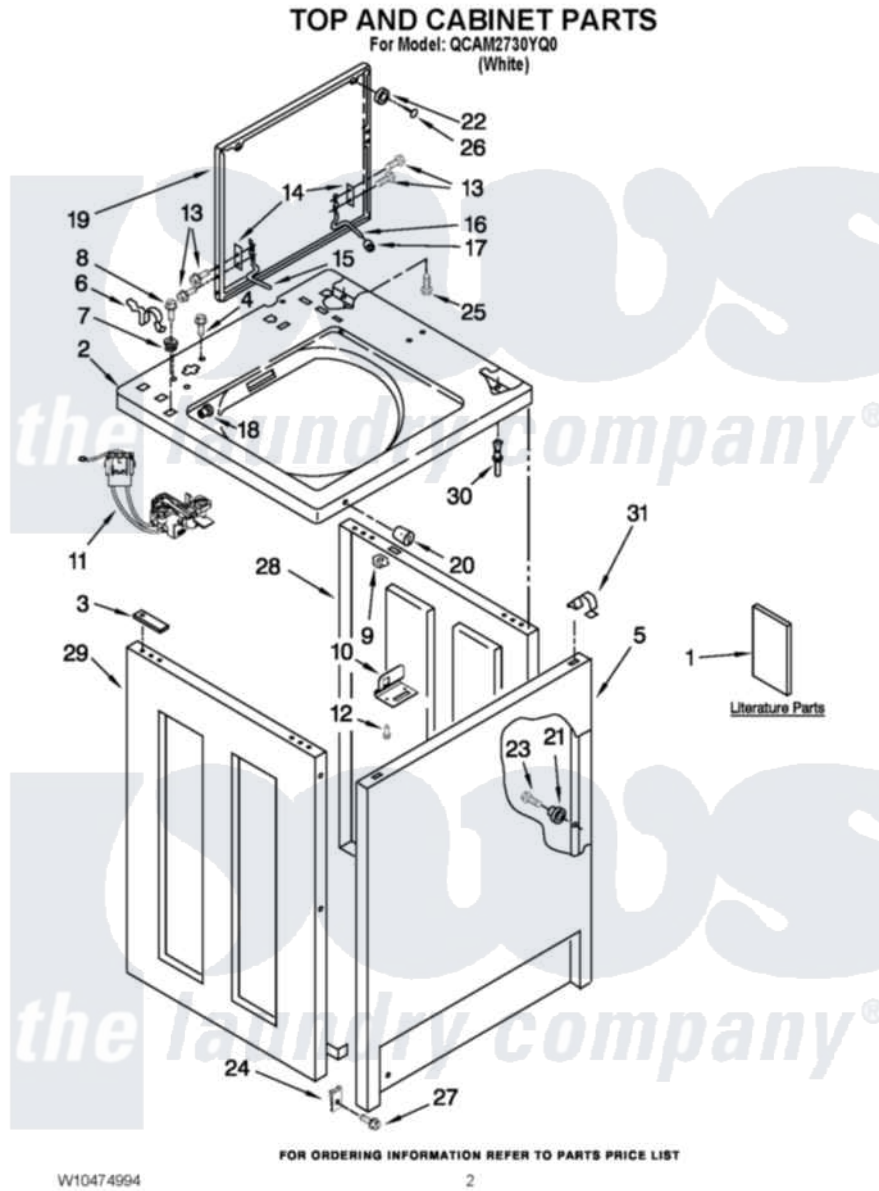

Whirlpool QCAM2730YQ0 01 - TOP AND CABINET PARTS

Whirlpool [Commercial Whirlpool QCAM2730YQ0 Washer Parts](#) Parts Diagram 01 - TOP AND CABINET PARTS
Click on the part number to view part

Item	Original Part Number	Replaced By	Status	Part Description
1	8524739		Not Available	Installation Instructions
"	W10135801			Wiring Diagram
2	8524688			Top
3	3353950			Spacer, Cabinet To Top
4	3351614			Screw, Gearcase Cover Mounting
5	3358500			Panel, Front
6	62780			Clip, Top And Cabinet And Rear Panel
7	358473			Nut, Push-In
8	3400611			Screw And Washer, Lid Switch
9	90406			Cage Nut, 5/16-18
10	3353948			Bracket, Lock
11	8054980			Switch, Lid
12	63554			Rivet
13	W10119828			Screw, Lid Hinge Mounting
14	21097			Pad, Lid Hinge

15	8524784		Hinge, Lid
16	54583		Hinge, Lid
17	19119		Bumper, Lid Hinge
18	21258		Bearing, Lid Hinge
19	W10171146	W10193854W10193854	Lid
20	387371		Lock, Plug Also Available
21	3353812		Locator
22	356908		Bumper, Lid
23	3400804	98165	Screw
24	W10004930		Clip, U-Bend
25	3353993		Screw 10-16 X .690
26	356907		Rivet, Plastic
27	3393258	3373329D	Screw
28	3976380		Panel, Right Hand
29	3976382		Panel, Left Hand
30	3353949		Pin, Locator
31	18776		Lock, Front Top