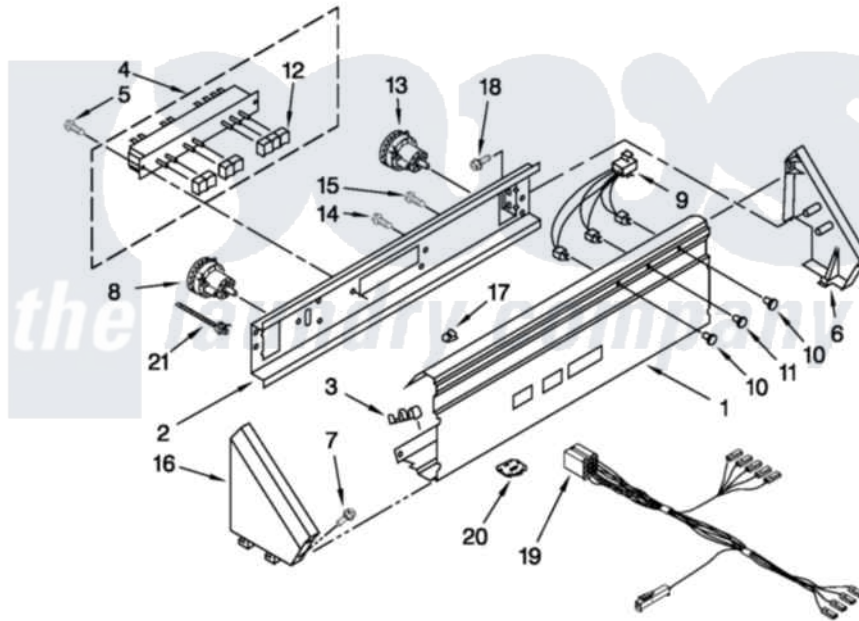

Whirlpool QCAM2730YQ0 02 - CONTROL PANEL PARTS

CONTROL PANEL PARTS

For Model: QCAM2730YQ0
(White)

FOR ORDERING INFORMATION REFER TO PARTS PRICE LIST

W10474994

4

Whirlpool [Commercial Whirlpool QCAM2730YQ0 Washer Parts](#) Parts Diagram 02 - CONTROL PANEL PARTS

[Click on the part number to view part](#)

Item	Original Part Number	Replaced By	Status	Part Description
1	W10470741			Panel, Console
2	3978858			Bracket, Control
3	W10113937			Clip, Grounding
4	W10330140			Switch, Cycle Selector
5	3390646	W10139210		Screw, 8-18 X 5/16
6	3949740			End Cap
7	8281182			Screw, 8-18 X 1 1/4
8	W10414164			Pressure Switch, High Water Level
9	3352457			Lights, Indicator
10	3348109			Lens Light
11	3348110			Lens, Yellow
12	8316433			Pushbutton
13	W10414162			Pressure Switch, Low Water Level
14	3400073			Screw, Ground
15	00767			Screw, 8A X 3/8 HeX Washer