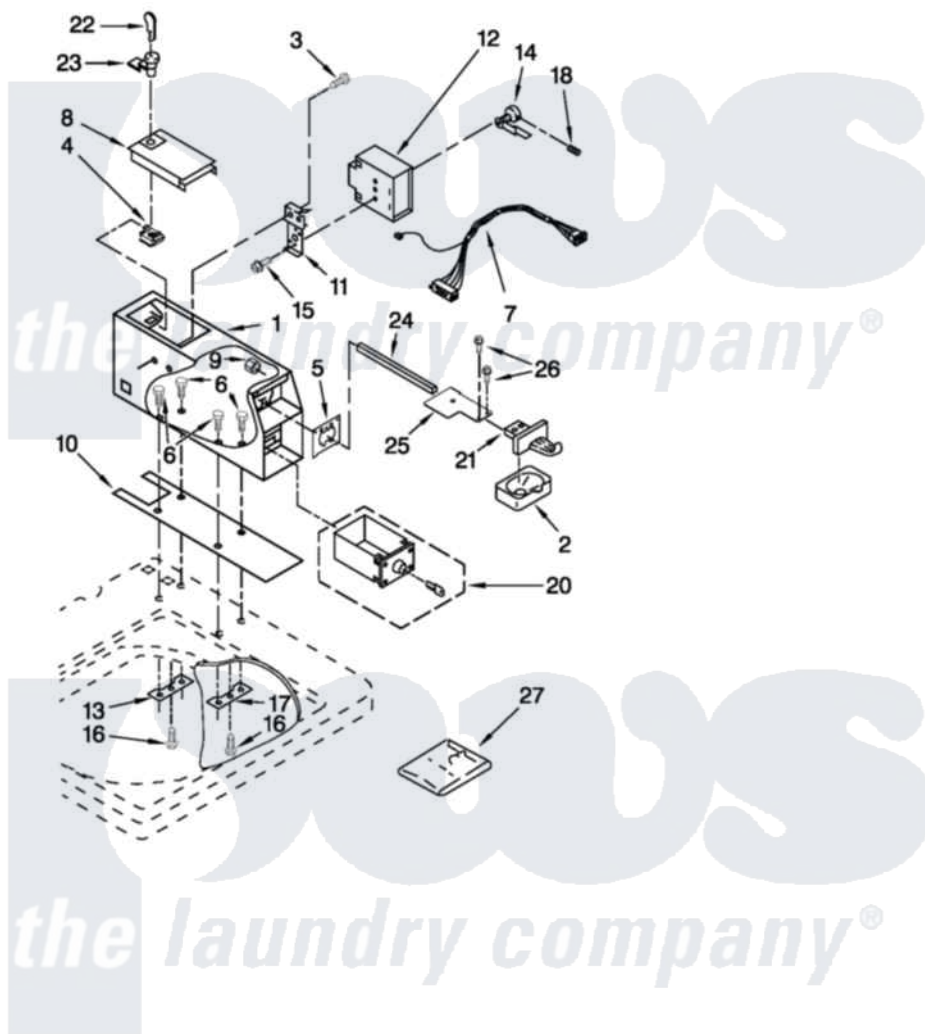

Whirlpool QCAM2730YQ0 03 - METER CASE PARTS

METER CASE PARTS

For Model: QCAM2730YQ0
(White)

FOR ORDERING INFORMATION REFER TO PARTS PRICE LIST

5

W10474994

Whirlpool [Commercial Whirlpool QCAM2730YQ0 Washer Parts](#) Parts Diagram 03 - METER CASE PARTS

[Click on the part number to view part](#)

Item	Original Part Number	Replaced By	Status	Part Description
1	3406994			Case, Meter
2	385421			Funnel, Coin
3	339805			Screw, 10-32 X 3/16
4	90406			Cage Nut, 5/16-18
5	3954761	279950		Funnel
6	3353994			Bolt, Meter Case Mounting
"	3349065			Bolt, Meter Case Mounting
7	W10138351			Wire Harness, Timer
8	3351136			Service Door Assembly
9	3400029			Nut, Adapter Plate
10	3954812			Cushion, Meter Case
11	385575			Bracket, Timer
12	W10112081			Timer, 60 Hz
13	3353813			Plate, Mounting
14	385571			Clutch, Timer
"	354987			Ring, Retaining

15	3400064		Screw, Timer Mounting
16	98445		Screw, 10-16 X 3/4
17	3347825	3353813	Plate, Mounting
18	98654	8533976	Set Screw
20	8316525	4396671	Box
21	8316520		Slide Mechanism Inserts
22	358288	4396669	Key
23	8316526	4396668	Lock-Cam
24	8318517	8576635	Bolt
25	8316522		Extension
26	3400086		Screw, 10-32 X 3/8
27	8316524	4396670	Kit