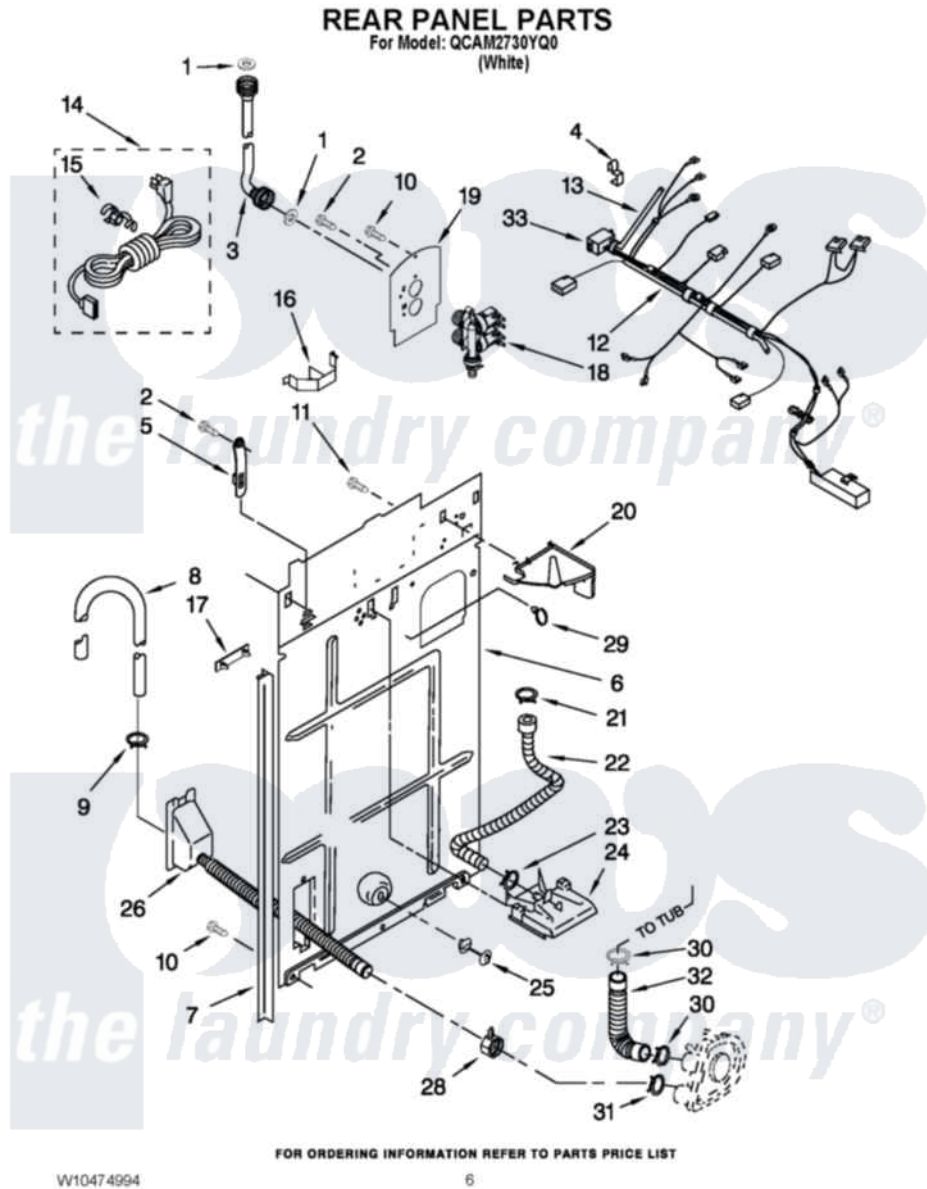

Whirlpool QCAM2730YQ0 04 - REAR PANEL PARTS

Whirlpool [Commercial Whirlpool QCAM2730YQ0 Washer Parts](#) Parts Diagram 04 - REAR PANEL PARTS
Click on the part number to view part

Item	Original Part Number	Replaced By	Status	Part Description
1	W10242307	16123		Washer Inlet-Hose Miscellaneous Parts Must be Ordered Separately.
2	9740848			Screw, Mixing Valve Mounting
3	3949380			Hose, Water Inlet
"	3949381			Hose, Water Inlet
4	8282518			Clip, Harness
5	8568314			Strap, Console
6	8541649	285929		Panel-Rear
7	3354204	62747		Pad, Rear Panel
8	96743			Hose, Drain
9	8317496	285655		Clamp, Hose
10	62863	3390631		Screw, 10-16 X 3/8
11	3351614			Screw, Gearcase Cover Mounting
12	8524801	353244		Hose, Pressure Switch
13	8524791	353244		Hose, Pressure Switch

14	3976231	285928	Cord-Power
15	3952821	285777	Relief-Str
16	8055003		Clip, Harness And Pressure Switch
17	389379		Retainer, Side To Feature Panel
18	3979347	3979346	Valve, Water Inlet And Thermistor Assembly
19	8541624	285930	Plate
20	8539874		Shield, Suds
21	301958	596669	Clamp, Manifold
22	8317974	8317926	Hose, Vacuum Break
23	370450	596669	Clamp, Manifold
24	387606	3360977	Break-Vac
25	8519200		Support, Rear Panel
26	W10358149		Drain Hose Assembly
28	3976395		Restraint, Hose
29	8559320		Restraint, Hose
30	3363366	616099	Clamp
31	3366912	356138	Clamp, Hose
32	3951449	285871	Hose
33	W10114216		Harness, Wiring
NI	3954579		Miscellaneous Parts Bag