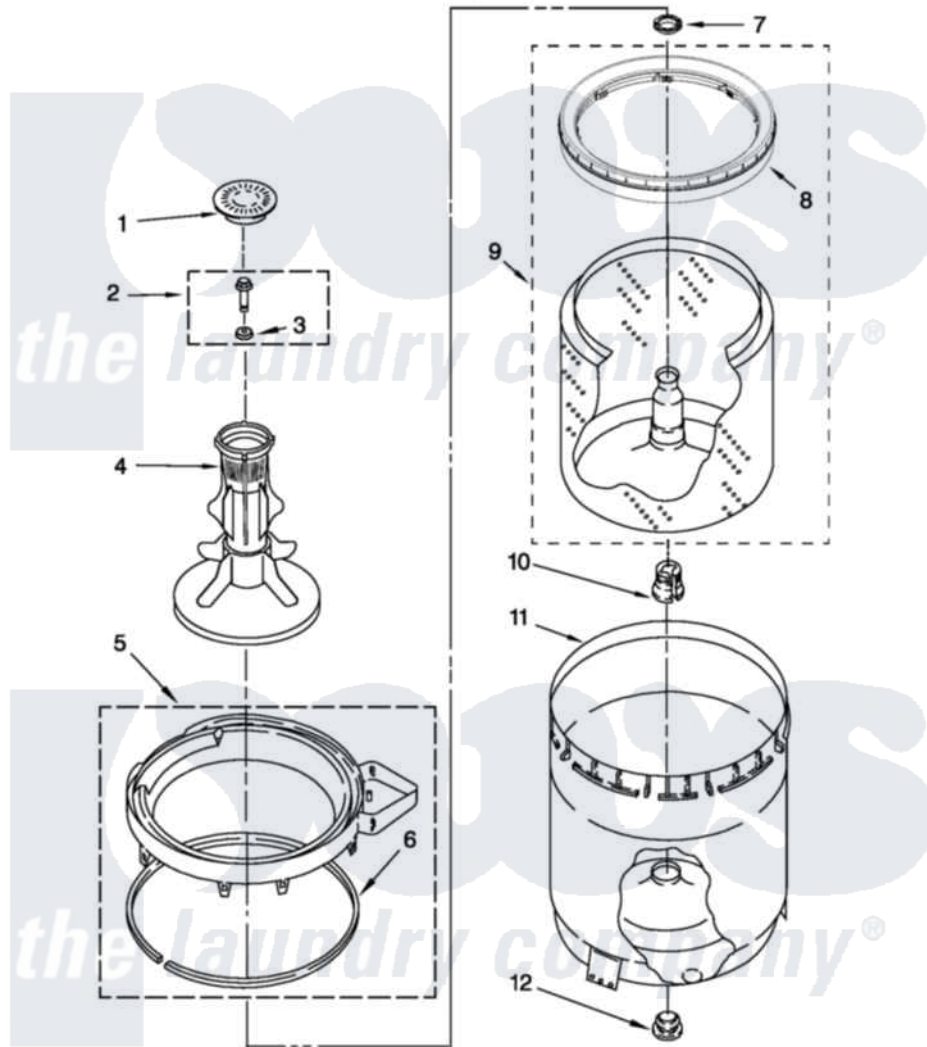

Whirlpool QCAM2730YQ0 05 - AGITATOR, BASKET AND TUB PARTS

AGITATOR, BASKET AND TUB PARTS

For Model: QCAM2730YQ0
(White)

W10474994

FOR ORDERING INFORMATION REFER TO PARTS PRICE LIST

8

Whirlpool Commercial Whirlpool QCAM2730YQ0 Washer Parts Parts Diagram 05 - AGITATOR, BASKET AND TUB PARTS

[Click on the part number to view part](#)

Item	Original Part Number	Replaced By	Status	Part Description
1	3352483			Cap, Agitator
2	W10003790			Screw And Washer
3	3949550			Washer
4	63377			Agitator
5	8528150	W10445870		Ring-Tub
6	3976308			Gasket, Tub Ring
7	21366			Nut, Spanner
8	387240			Ring, Balance
9	W10389329			Clothes Container, Assembly
10	389140			Tub Block, Basket Drive
11	W10135425	63849		Strain Relief, Power Cord
12	383727			Gasket, Centerpodt