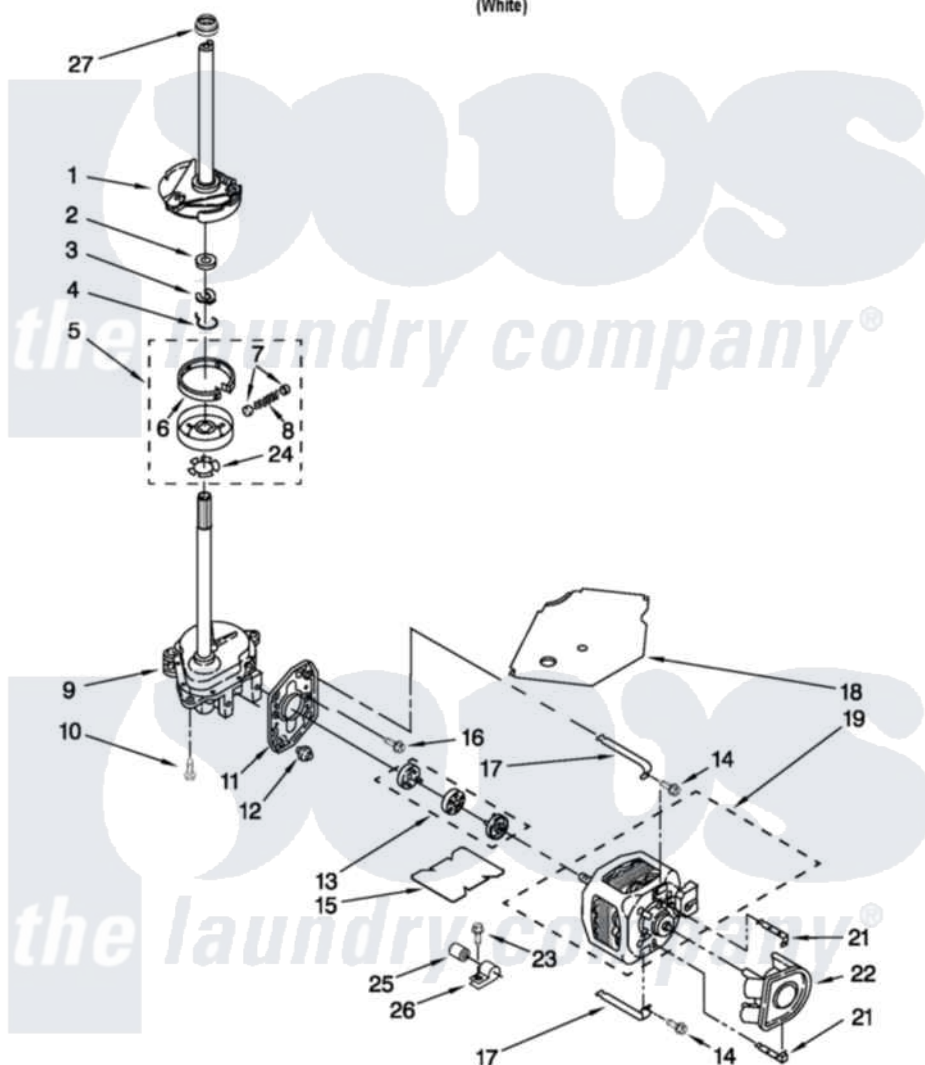

Whirlpool QCAM2730YQ0 06 - BRAKE, CLUTCH, GEARCASE, MOTOR AND PUMP PARTS

BRAKE, CLUTCH, GEARCASE, MOTOR AND PUMP PARTS

For Model: QCAM2730YQ0
(White)

FOR ORDERING INFORMATION REFER TO PARTS PRICE LIST

W10474994

10

Whirlpool [Commercial Whirlpool QCAM2730YQ0 Washer Parts](#) Parts Diagram 06 - BRAKE, CLUTCH, GEARCASE, MOTOR AND PUMP PARTS

[Click on the part number to view part](#)

Item	Original Part Number	Replaced By	Status	Part Description
1	388952	285792		Basketdrive
2	63292			Washer, Spin Tube Thrust
3	62697	W10080230		Ring, Spin Tube Support
4	63283	285353		Ring
5	8299642			Clutch
6	3951993			Band And Lining, Clutch
7	62646			Cap, Clutch Spring
8	8559387			Spring And Damper Assembly
9	3360630	3360629		Gearcase
10	3357334	3400516		Screw Anti-Rattle
11	62611			Plate, Motor Mount To Gearcase
12	62691			Grommet, Motor
13	3978849	285852A		Coupling
14	3387485	273556		Screw, 10-16 X 5/8

15	3946532	Shield, Motor
16	3400516	Screw Anti-Rattle
17	W10086010	Retainer, Motor
18	3362089	Shield, Tub To Motor
19	661600	Motor, Main Drive
21	8546127	Retainer, Pump
22	3363394	Pump
23	62863	3390631 Screw, 10-16 X 3/8
24	3355454	Clip, Main Drive
25	8572717	Capacitor, Motor Start
26	3949496	Clamp, Capacitor
27	8577374	Seal, Centerpost