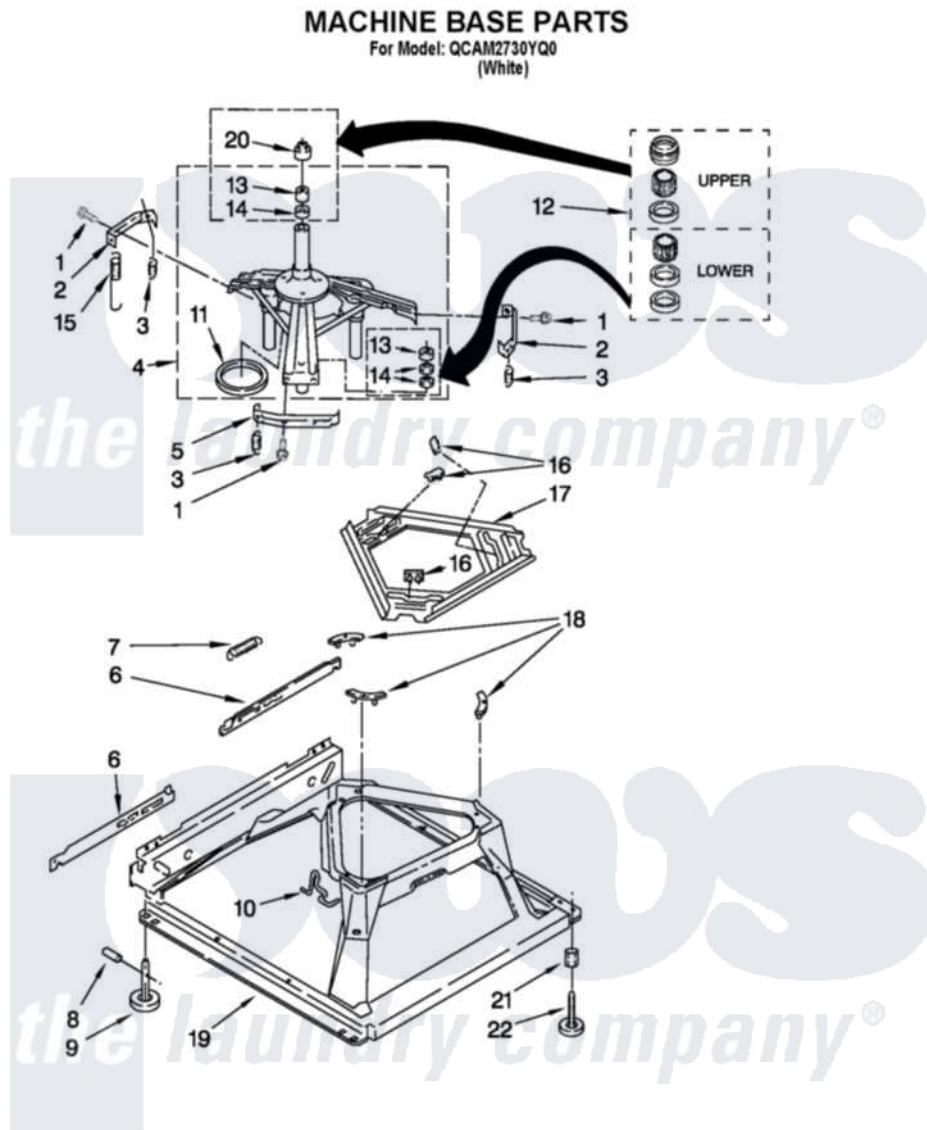

Whirlpool QCAM2730YQ0 07 - MACHINE BASE PARTS

FOR ORDERING INFORMATION REFER TO PARTS PRICE LIST

11

W10474994

Whirlpool [Commercial Whirlpool QCAM2730YQ0 Washer Parts](#) Parts Diagram 07 - MACHINE BASE PARTS
Click on the part number to view part

Item	Original Part Number	Replaced By	Status	Part Description
1	3400076			Screw, Bracket Mounting
2	64067			Bracket, Spring Outer
3	63907			Spring, Suspension
4	8575214	280184		Support
5	64065			Bracket, Spring Outer
6	63466			Link, Leveling Mechanism
7	62597	8316845		Spring
8	62837			Pin, Knurled
9	62596	285244		Feet-Leveling
10	W10145155			Retainer, Suspension Spring
11	63134			Ring, Sound Deadening
12	285203			Centerpost Bearing Kit
13	8546455			Bearing, Centerpost
14	357409	359449		Seal, Agitator Shaft
15	W10250667			Spring, Counterweight
16	62568	285219		Pad

17	3946509		Plate, Suspension
18	3363660	285744	Pad
19	3946512	285771	Base
20	8577376		Seal, Centerpost
21	3359452		Nut, Lock
22	W10001130		Foot, Leveling