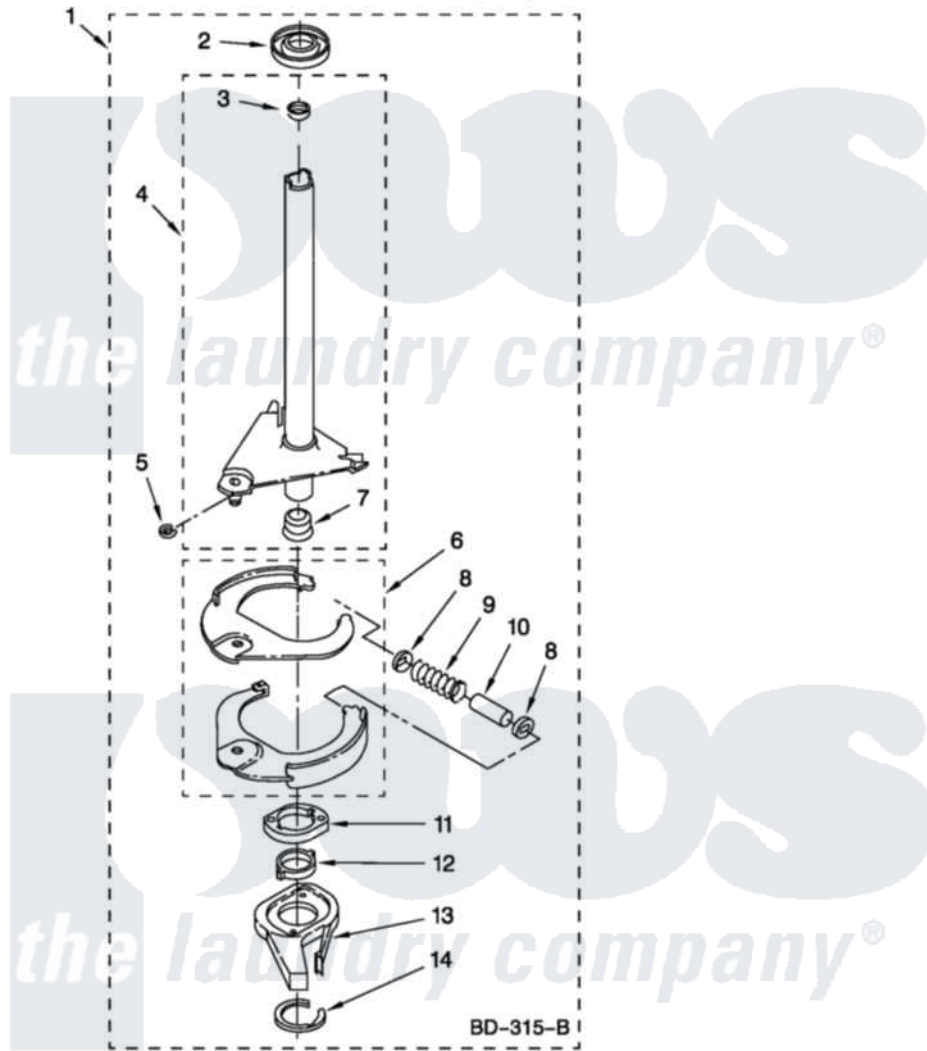

# Whirlpool QCAM2730YQ0 08 - BRAKE AND DRIVE TUBE PARTS

## BRAKE AND DRIVE TUBE PARTS

For Model: QCAM2730YQ0  
(White)

FOR ORDERING INFORMATION REFER TO PARTS PRICE LIST

W10474994

12

Whirlpool [Commercial Whirlpool QCAM2730YQ0 Washer Parts](#) Parts Diagram 08 - BRAKE AND DRIVE TUBE PARTS

Click on the part number to view part

Item	Original Part Number	Replaced By	Status	Part Description
1	388952	<a href="#">285792</a>		Basketdrive
2	<a href="#">62658</a>			Ring, Thrust
3	<a href="#">356427</a>			Seal, Spin Pinion
4	64027	<a href="#">64208</a>		Tube-Spin
5	64035	<a href="#">W10083190</a>		Ring, Retaining
6	64232	<a href="#">285438</a>		Shoe-Brake
7	62703	<a href="#">8546462</a>		"T" Bearing, Spin Tube
8	3353956	<a href="#">285658</a>		Sleeve
9	387806		Not Available	Spring, Brake
10	3355360	<a href="#">285658</a>		Sleeve
11	<a href="#">661516</a>	<a href="#">8546461</a>		Cam, Brake Release
12	<a href="#">63022</a>			Sleeve, Cam
13	64194	<a href="#">285790</a>		Lining
14	<a href="#">90368</a>	<a href="#">W10083200</a>		Ring, Retaining
NI	<a href="#">285208</a>			Lubricant