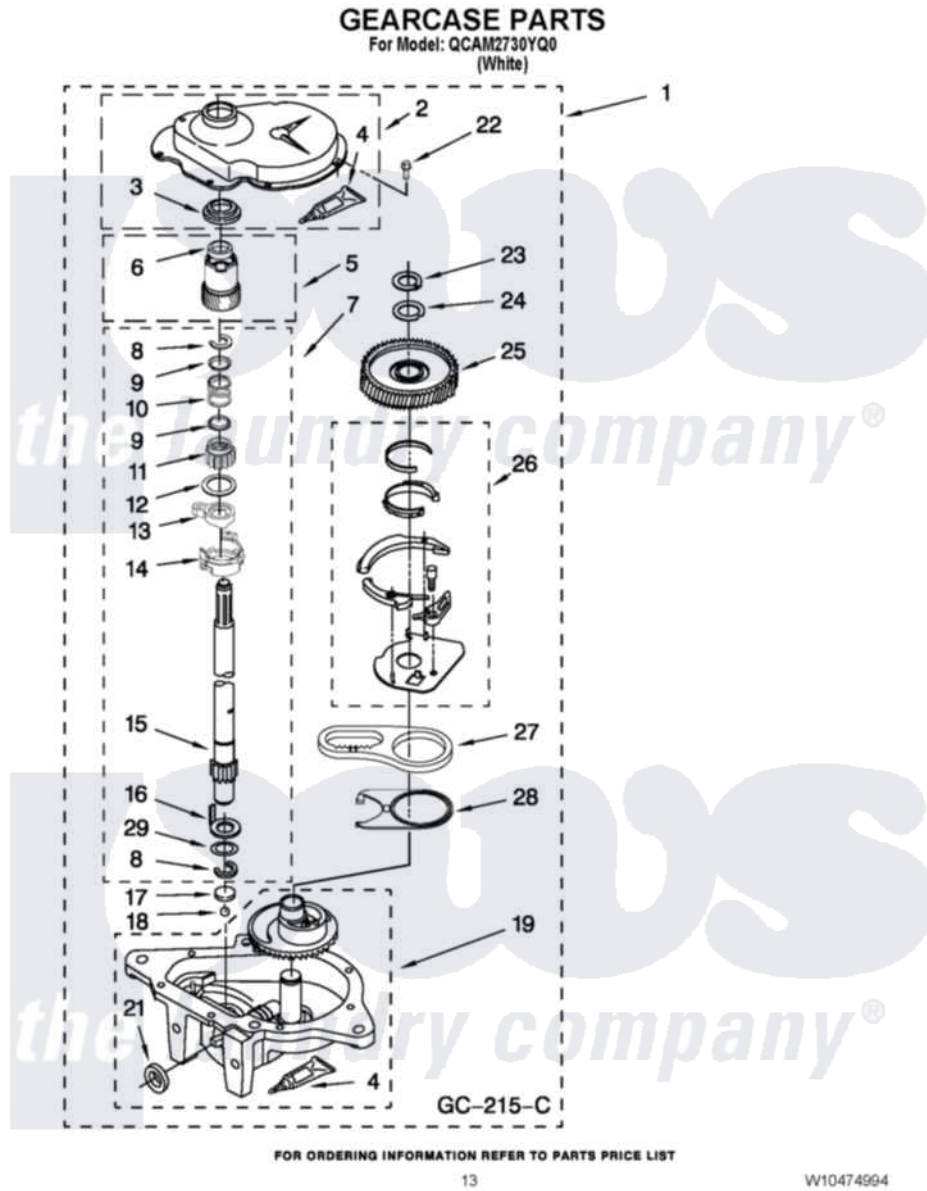

Whirlpool QCAM2730YQ0 09 - GEARCASE PARTS

Whirlpool [Commercial Whirlpool QCAM2730YQ0 Washer Parts](#) Parts Diagram 09 - GEARCASE PARTS
Click on the part number to view part

Item	Original Part Number	Replaced By	Status	Part Description
1	3360630	3360629		Gearcase
2	285202			Cover, Gearcase
3	3349985			Seal, Gearcase Cover
4	285195			Sealer Sealer, Gasket
5	63320	285362		Gear and Pinion
6	356427			Seal, Spin Pinion
7	389387			Shaft, Agitator
8	90369		Not Available	Ring, Retaining (2)
9	62677			Retainer, Spring
10	62676			Spring, Agitator
11	63273	285509		Shaft, Agitator
12	62619			Washer, Agitator Gear
13	62580	285206		Cam-Agitator
14	62581	285206		Cam-Agitator
15	285509			Shaft, Agitator
16	62618			Washer, Cam Thrust

17	16018	285205	Bearing
18	85529	285205	Bearing
19	389230	285515	Gearcase
21	285352		Seal Kit, Thrust Plug
22	3351614		Screw, Gearcase Cover Mounting
23	3362552	285765	Ring-Retr
24	285735	285766	Washer Kit, Thrust
25	62570	285362	Gear and Pinon
26	388253	999516	Shelf-Glas
27	3349296	8546456	Rack, Connecting
28	62621		Actuator, Shift
29	388815		Washer, Intermediate 1 3976263 Miscellaneous Parts Bag 2 3976300 Washer, Inlet Hose 3 3366913 Clamp, Hose