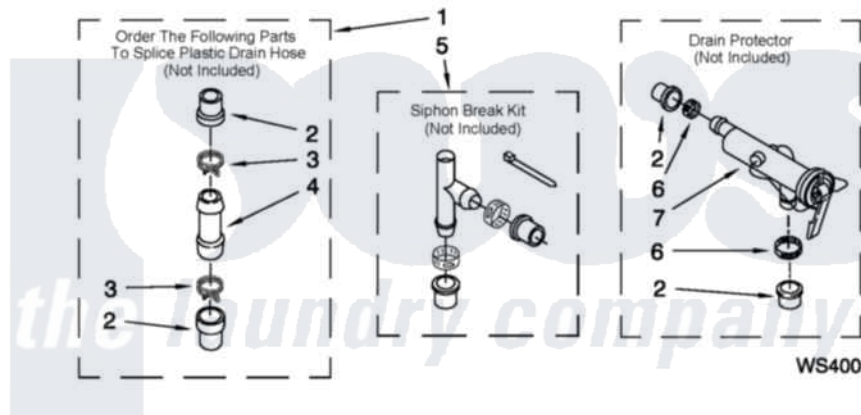

Whirlpool QCAM2730YQ0 10 - WATER SYSTEM PARTS

WATER SYSTEM PARTS

For Model: QCAM2730YQ0
(White)

FOR ORDERING INFORMATION REFER TO PARTS PRICE LIST

W10474994

14

Whirlpool [Commercial Whirlpool QCAM2730YQ0 Washer Parts](#) Parts Diagram 10 - WATER SYSTEM PARTS
Click on the part number to view part

Item	Original Part Number	Replaced By	Status	Part Description
1	285442			Water System Parts
2	285321			Water System Parts
3	370447	285655		Clamp, Hose
4	16272			Connector, Straight
5	285320			Water System Parts
6	65349	285655		Clamp, Hose
7	367031			Water System Parts