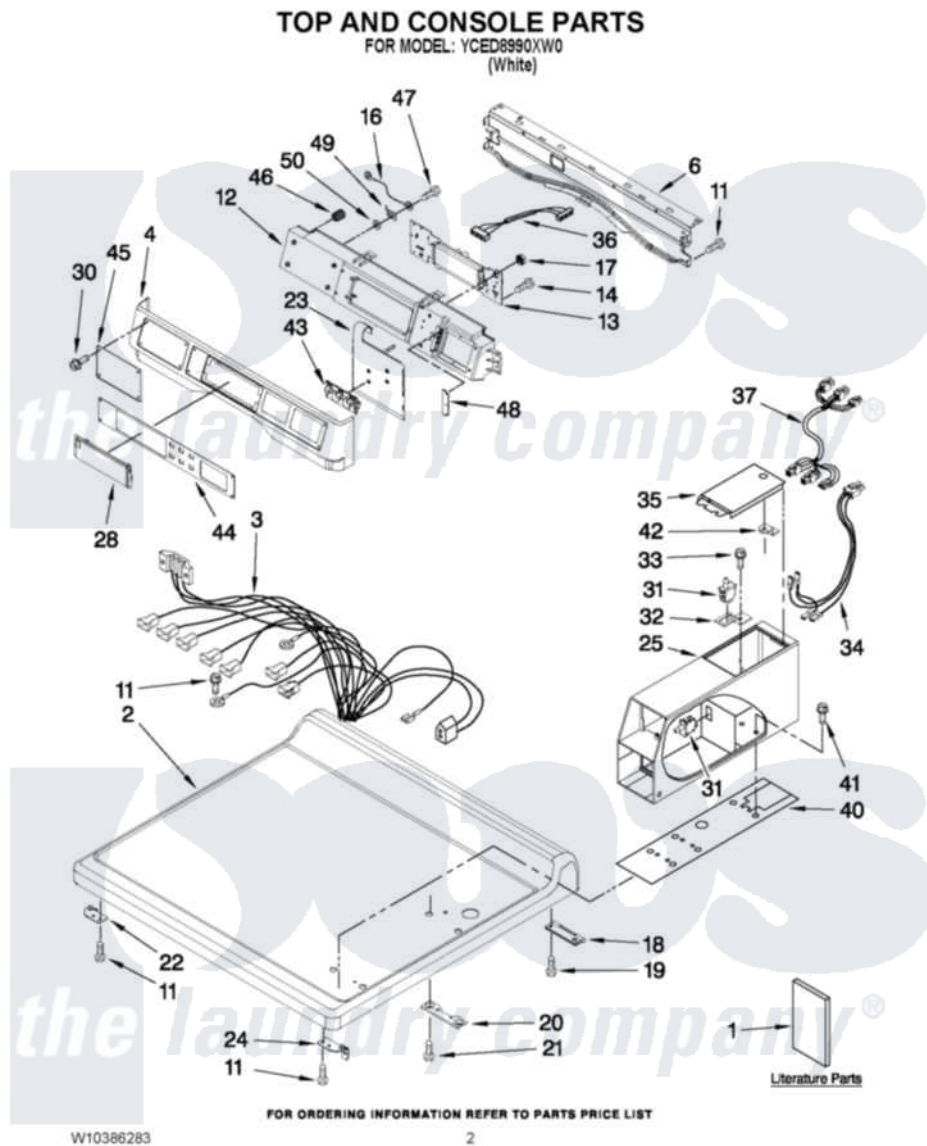

Whirlpool YCED8990XW0 01 - TOP AND CONSOLE PARTS

Whirlpool Commercial Whirlpool YCED8990XW0 Dryer Parts Parts Diagram 01 - TOP AND CONSOLE PARTS
Click on the part number to view part

Item	Original Part Number	Replaced By	Status	Part Description
1	W10184516		Not Available	INSTALLATION INSTRUCTION
"	W10239201		Not Available	TECH SHEET
"	W10386283			PARTS LIST
2	W10137411			Top
3	W10349748			Harness, Main
4	W10137459			Console
6	8565237			Bracket, Console
11	3390647	488729		Screw
12	W10137427			Console
13	W10166386			User-Interface Assembly
14	489136			Screw, 3-24 X 1/32
16	W10188087			Ground Wire Assembly
17	W10139046			Nut 6-32
18	8565018			Assembly, Hinge And Pin
19	342055	488627		Screw
20	3347825	3353813		Plate, Mounting

21	98445	Screw, 10-16 X 3/4
22	W10137445	Bracket - Top Panel, Left
23	W10135255	Assembly, Membrane Switch And Backer Plate
24	W10137444	Bracket - Top Panel, Right
25	W10171132	Meter Case
28	W10267645	Cover, Display
30	W10137457	Screw, 8-32 X 3/64
31	W10131838	Switch, Vault And Service Door
32	W10133508	Bracket, Service Switch
33	W10139210	Screw, 8-18 X 5/16
34	W10211244	Wire, Harness Service Switch
35	3351136	Service Door Assembly
36	W10166307	Harness, Communication
37	W10166308	Harness, Meter Case
40	W10137448	Cushion, Meter Case
41	3349065	Bolt, Meter Case Mounting
42	W10156125	Cam-Lock
43	W10137455	Push Button
44	W10334890	Fascia, Console
45	W10137462	Fascia-Dispenser
46	W10189313	Inserts
47	488234	Screw 8-32 X 1/4
48	W10187276	Seal, Console
49	3373818	Tab-Grounding
50	W10189075	Washer, Brass