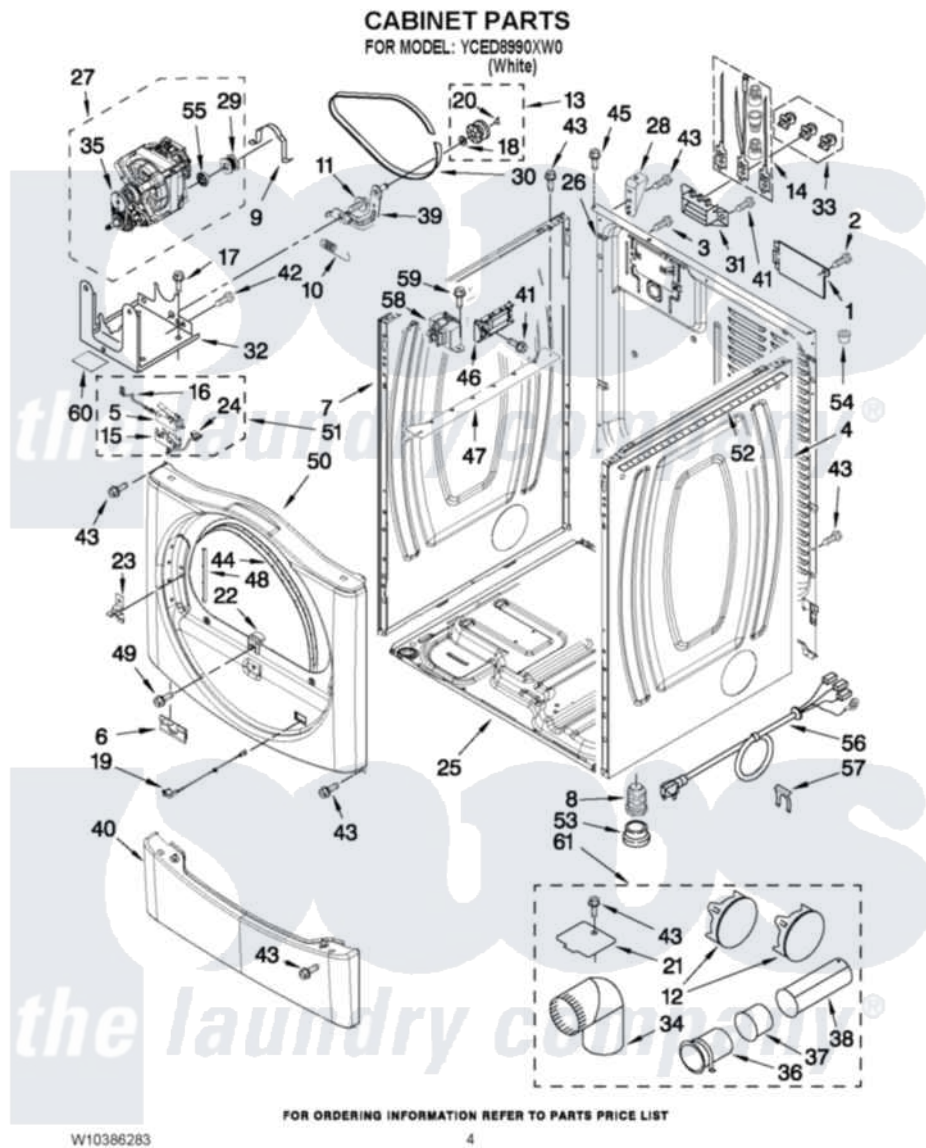

Whirlpool YCED8990XW0 02 - CABINET PARTS

Whirlpool [Commercial Whirlpool YCED8990XW0 Dryer Parts](#) Parts Diagram 02 - CABINET PARTS
 Click on the part number to view part

Item	Original Part Number	Replaced By	Status	Part Description
1	W10286180	W10119283		Cover, Terminal Block
2	3390814	90767		Screw, 8A X 3/8 HeX Washer Head Tapping
3	8533974	4331106		Screw, No.10-32 X 7/16
4	8565048			Panel, Side
5	8564010			Assembly, Switch And Actuator
6	8519459			Clip, Toe Panel
7	8565054			Panel, Side
8	3392100	49621		Feet-Leveling
"	279810			Foot-Optional
9	660658			Clamp, Motor Mounting 343481 685441
10	3387374			Spring, Idler
11	3389420			Retainer-Idler 1/4-20 X 1/16
12	697750	W10470674		Dryer Exhaust Kit
13	3388672	279640		Pulley-ldr