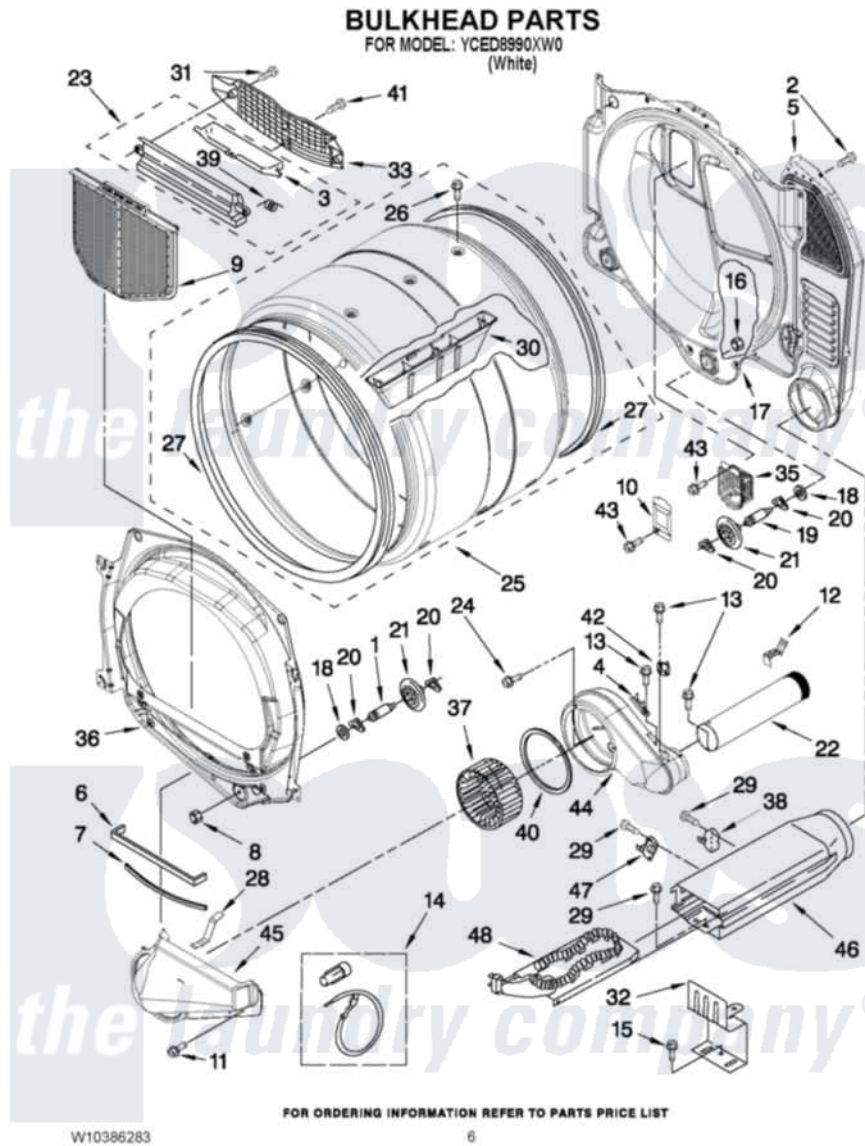

Whirlpool YCED8990XW0 03 - BULKHEAD PARTS

Whirlpool [Commercial Whirlpool YCED8990XW0 Dryer Parts](#) Parts Diagram 03 - BULKHEAD PARTS
 Click on the part number to view part

Item	Original Part Number	Replaced By	Status	Part Description
1	8575324	W10359271		Shaft, Drum Roller Threads
2	3390647	488729		Screw
3	W10153413			Door, Lint Screen
4	3392519			Thermal Limiter
5	697354	3387911		Duct-Air
6	697813			Seal, Outlet Housing
7	697814	697813		Seal, Outlet Housing
8	3934666	W10080210		Nut, 3/8 X 16
9	W10049370	W10120998		Screen
10	3402841	8532165		Lens, Drum Light
11	359625	487240		Screw, For Mtg. Service Capacitor
12	8572105			Retainer, Toe Panel
13	8533971	90767		Screw, 8A X 3/8 HeX Washer Head Tapping
14	279457			Wire Kit, Terminal
15	693995			Screw, Hex Head

16	W10001120	W10080190	Nut, 3/8-16
17	W10080170		Bulkhead, Rear
18	3387459	W10080960	Washer, Support
19	8575325	W10359272	Shaft, Roller Drum Threads
20	690997		Washer, Thrust
21	W10314171		Roller, Support Assembly
22	8563728		Exhaust Pipe
23	W10153423		Outlet Grille, Housing Assembly
24	489463		Screw, 8-18 X 1/16
25	W10153420		Complete Drum Assembly
26	W10219342		Screw, Baffle Mounting
27	W10166807	280114	Seal
28	8066208		Clip-Exhaust
29	90767		Screw, 8A X 3/8 HeX Washer Head Tapping
30	W10153409		Baffle, Drum
31	3387230		Screw, 10-16 X 13/16
32	8066099		Bracket, Heater Box
33	W10153412		Grille, Outlet
35	8578825		Bracket, Drum Light
36	8565061		Bulkhead, Front
37	W10349492		Wheel, Blower
38	8318314	279973	Kit, Thermal Cut-Off
39	3394986		Spring, Lint Screen Door
40	697770		Seal, Cover Plate Blower Housing
41	695240	488729	Screw
42	8577274		Thermostat 295F
43	487909	488729	Screw
44	8544362	W10119255	Housing, Blower
45	8066168	W10128606	Duct-Lint
46	3392537		Box, Heater
47	3391914		Thermostat 295 F
48	W10157669		Element, Heater