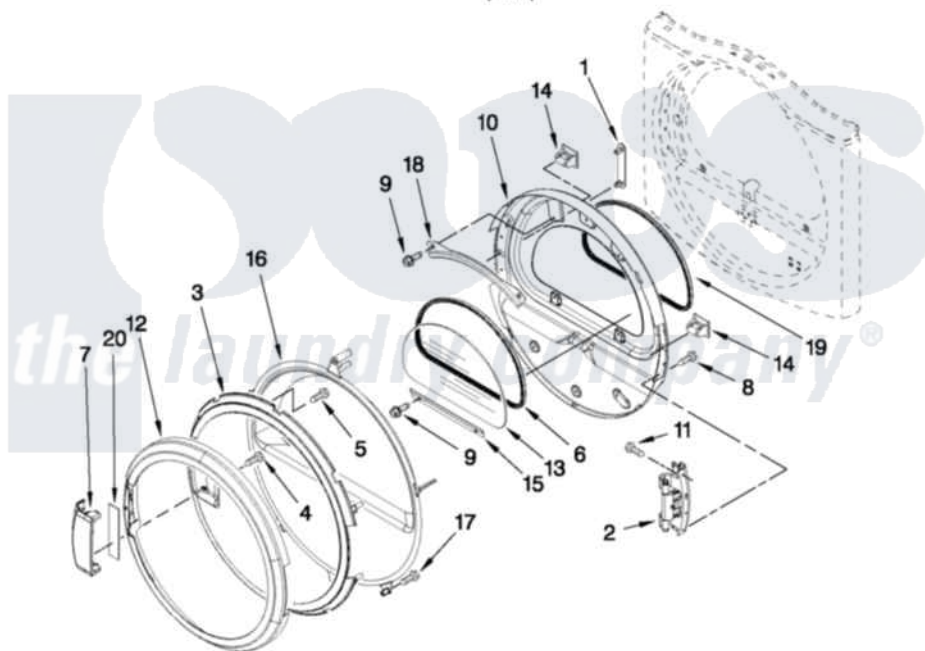

Whirlpool YCED8990XW0 04 - DOOR PARTS

DOOR PARTS FOR MODEL: YCED8990XW0 (White)

W10386283

FOR ORDERING INFORMATION REFER TO PARTS PRICE LIST

8

Whirlpool [Commercial Whirlpool YCED8990XW0 Dryer Parts](#) Parts Diagram 04 - DOOR PARTS
Click on the part number to view part

Item	Original Part Number	Replaced By	Status	Part Description
1	8565119			Label, Hinge Hole Cover
2	W10198424			Door Hinge Assembly
3	W10137473			Door Screen Intermediate Assembly Intermediate
4	9742177			Screw, 8-18 X .625
5	3400618			Screw, 6-19 X 3/8
6	8579663			Seal, Window
7	W10112976			Handle, Door
8	W10159996			Screw, 10-24 X 25/64
9	3393258	3373329D		Screw
10	W10164062			Door Assembly
11	355515			Screw, 8-18 X 11/16
12	W10198431			Door, Outer Ring
13	W10286878			Window
14	690081	279570		Latch
15	8519354			Retainer-Window
16	W10137471			Door, Intermediate

17	8534022	Screw, 8-18 X 1/16
18	8519356	Retainer-Window
19	W10163915	Door Seal
20	W10112927	Pad, Door Handle