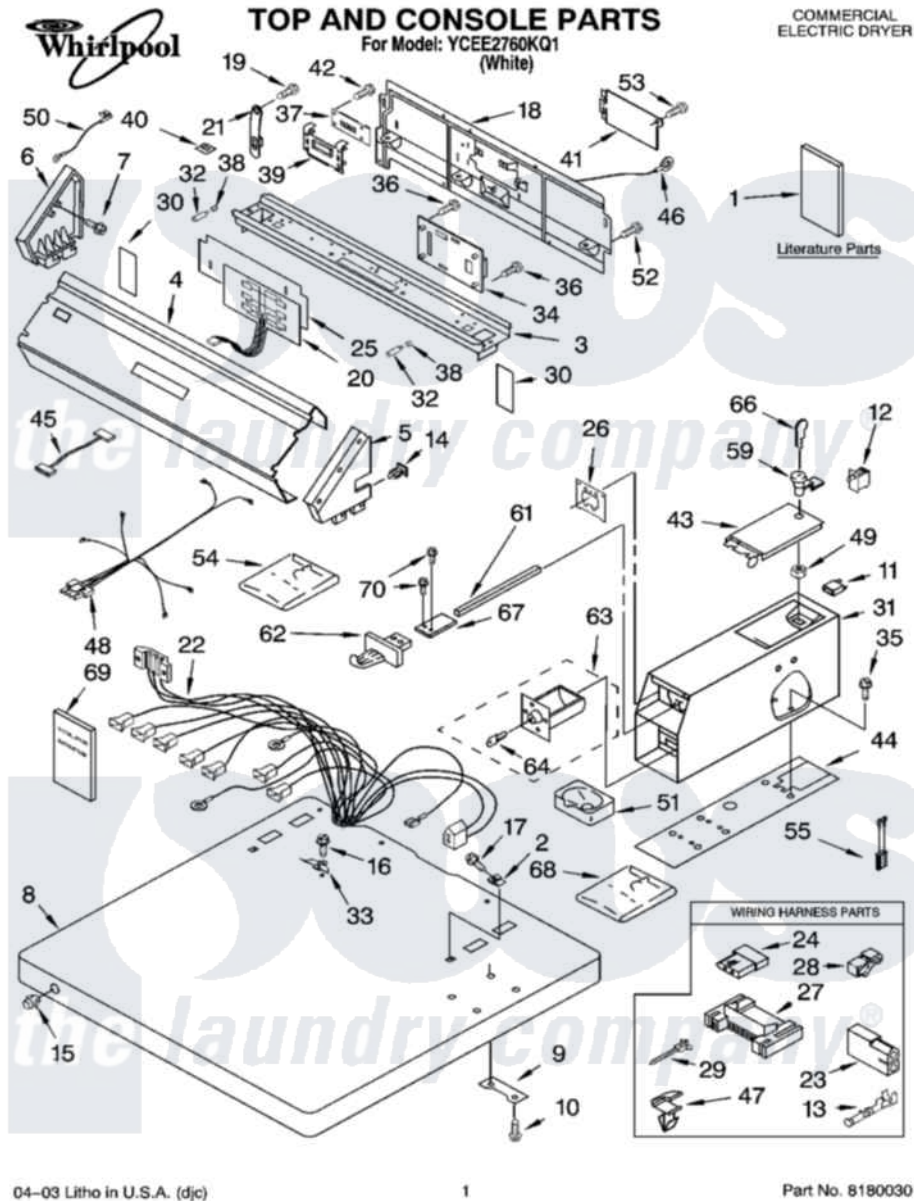

Whirlpool YCEE2760KQ1 01 - TOP AND CONSOLE PARTS

04-03 Litho in U.S.A. (djc)

1

Part No. 8180030

Whirlpool Commercial Whirlpool YCEE2760KQ1 Dryer Parts Parts Diagram 01 - TOP AND CONSOLE PARTS

[Click on the part number to view part](#)

Item	Original Part Number	Replaced By	Status	Part Description
1	LIT8527809		Not Available	Literature Parts (Instructions, Installation)
"	LIT8527855		Not Available	Literature Parts (Label, Wiring Diagram)
"	LIT8527808		Not Available	Literature Parts (Tech Sheet)
2	357213			Nut, Push-In
3	3978858			Bracket, Control
4	8527823			Panel, Control
5	8316516	W10096340		Cap, End
6	3949734	W10096320		Cap, End
7	97787	W10109200		Screw, Baffle Mounting
8	3954665			Top
9	3347825	3353813		Plate, Mounting
10	98445			Screw, 10-16 X 3/4
11	3402784			Switch, Service Diagnostic
12	3406406	3952030		Switch, Vault
13	94614			Terminal