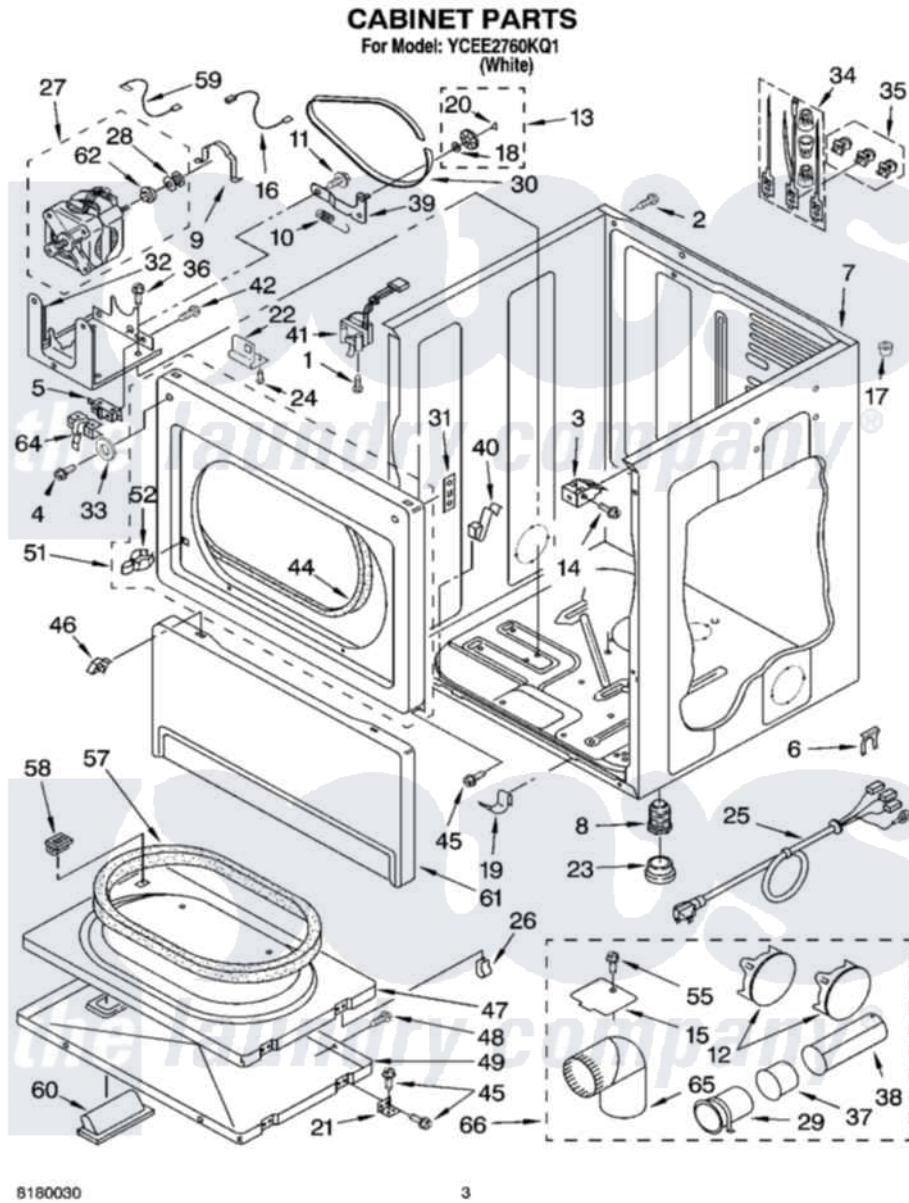

# Whirlpool YCEE2760KQ1 02 - CABINET PARTS

Whirlpool [Commercial Whirlpool YCEE2760KQ1 Dryer Parts](#) Parts Diagram 02 - CABINET PARTS  
Click on the part number to view part

Item	Original Part Number	Replaced By	Status	Part Description
1	697773	<a href="#">3395530</a>		Screw
2	697776	<a href="#">4331106</a>		Screw, No.10-32 X 7/16
3	<a href="#">3391846</a>			Clip, Front Panel
4	3393258	<a href="#">3373329D</a>		Screw
5	3394881	<a href="#">279782</a>		Switch-Lid
6	<a href="#">694415</a>			Clip, Strain Relief
7	<a href="#">8310656</a>			Cabinet
8	3392100	<a href="#">49621</a>		Feet-Leveling
"	<a href="#">279810</a>			Foot-Optional
9	<a href="#">660658</a>			Clamp, Motor Mounting 343481 685441
10	<a href="#">3387374</a>			Spring, Idler
11	<a href="#">3389420</a>			Retainer-Idler 1/4-20 X 1/16
12	697750	<a href="#">W10470674</a>		Dryer Exhaust Kit
13	3388672	<a href="#">279640</a>		Pulley-Idr
14	3391915	<a href="#">681615</a>		Screw
15	<a href="#">3394331</a>			Plate Cover