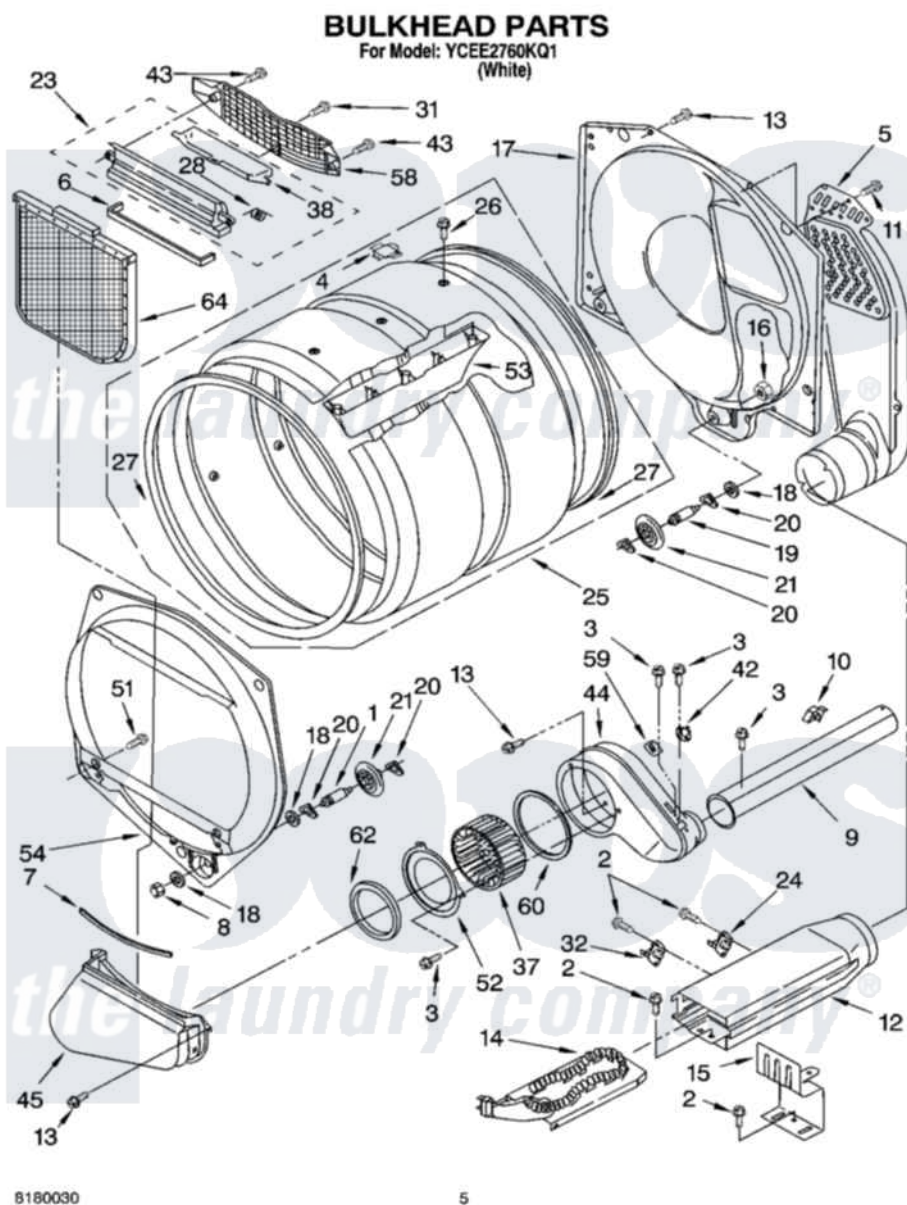

Whirlpool YCEE2760KQ1 03 - BULKHEAD PARTS, OPTIONAL PARTS (NOT INCLUDED)

Whirlpool [Commercial Whirlpool YCEE2760KQ1 Dryer Parts](#) Parts Diagram 03 - BULKHEAD PARTS, OPTIONAL PARTS (NOT INCLUDED)
Click on the part number to view part

Item	Original Part Number	Replaced By	Status	Part Description
1	3399508	W10359271		Shaft, Drum Roller Threads
2	90767			Screw, 8A X 3/8 HeX Washer Head Tapping
3	3390646	W10139210		Screw, 8-18 X 5/16
4	8066086			Plug, Drum Hole
5	697354	3387911		Duct-Air
6	697813			Seal, Outlet Housing
7	697814	697813		Seal, Outlet Housing
8	3359452			Nut, Lock
9	8318486	279936		Kit-Exhst
10	3388229			Retainer, Toe Panel
11	693995			Screw, Hex Head
12	3392537			Box, Heater
13	3390647	488729		Screw
14	3387747			Element, Heater

15	8066099		Bracket, Heater Box
16	3387709		Nut, 3/8-16
17	3387809		Bulkhead, Rear
18	3387459	W10080960	Washer, Support
19	3399509	W10359272	Shaft, Roller Drum Threads
20	690997		Washer, Thrust
21	8536973	W10314173	Support
23	3394985	8563755	Housing, Outlet Assembly
24	8318314	279973	Kit, Thermal Cut-Off
25	8318215	W10197999	Drum
26	97787	W10109200	Screw, Baffle Mounting
27	697694	280114	Seal
28	3394986		Spring, Lint Screen Door
31	487909	488729	Screw
32	3391914		Thermostat 295 F
37	697772		Wheel, Blower
38	3394984	8563758	Door, Lint Screen
42	3387138		Thermostat, Internal-Bias
43	3387230		Screw, 10-16 X 13/16
44	8541568	W10119255	Housing, Blower
45	8530036		Lint Duct Assembly
51	3357011	308685	Side Trim)
52	697771	279780	Cover
53	697693	W10113136	Baffle, Drum
54	697557		Bulkhead, Front
58	8299979		Grill, Outlet Screen Door
59	3392519		Thermal Limiter
60	697770		Seal, Cover Plate Blower Housing
62	697769	8566209	Seal, Transition Duct
64	3390721	W10120998	Screen
	BLANK	Not Available	ACCESSORY PARTS
"	4392067		Kit, Dryer Repair
"	8522199		Accessory Parts
"	72017		Paint, Touch-Up
"	350930		Paint, Pressurized Spray B
"	350938		Paint, Pressurized Spray B
"	799344		Paint, Touch-Up)