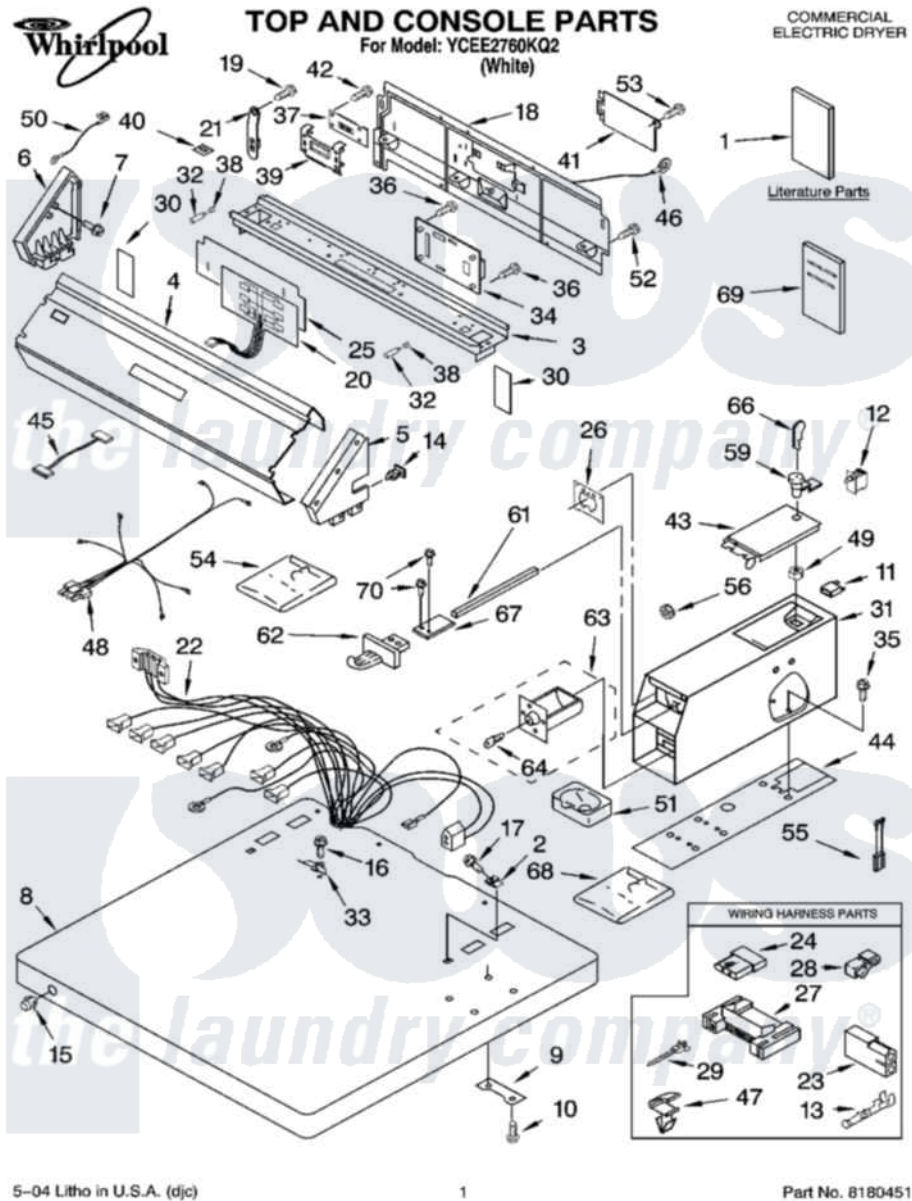

# Whirlpool YCEE2760KQ2 01 - TOP AND CONSOLE PARTS

Whirlpool Commercial Whirlpool YCEE2760KQ2 Dryer Parts Parts Diagram 01 - TOP AND CONSOLE PARTS  
 Click on the part number to view part

Item	Original Part Number	Replaced By	Status	Part Description
1	8527809		Not Available	Instructions Installation
"	8527855		Not Available	Wiring Diagram
"	8527808		Not Available	Tech Sheet
2	<a href="#">357213</a>			Nut, Push-In
3	<a href="#">3978858</a>			Bracket, Control
4	<a href="#">8527823</a>			Panel, Control
5	8316516	<a href="#">W10096340</a>		Cap, End
6	<a href="#">3949734</a>	<a href="#">W10096320</a>		Cap, End
7	97787	<a href="#">W10109200</a>		Screw, Baffle Mounting
8	<a href="#">3954665</a>			Top
9	3347825	<a href="#">3353813</a>		Plate, Mounting
10	<a href="#">98445</a>			Screw, 10-16 X 3/4
11	<a href="#">3402784</a>			Switch, Service Diagnostic
12	3406406	<a href="#">3952030</a>		Switch, Vault
13	<a href="#">94614</a>			Terminal
14	<a href="#">689559</a>			Nut, Push-In