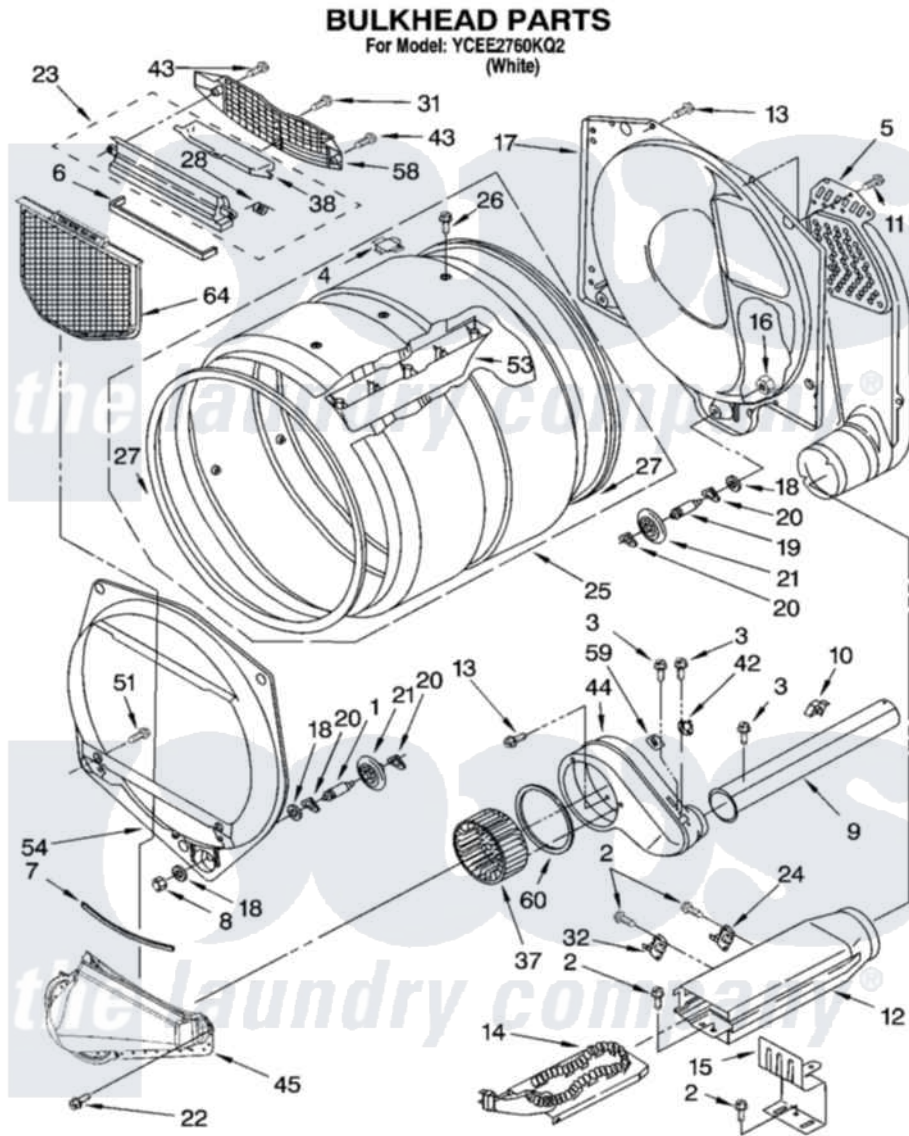

Whirlpool YCEE2760KQ2 03 - BULKHEAD PARTS, OPTIONAL PARTS (NOT INCLUDED)

8180451

5

Whirlpool [Commercial Whirlpool YCEE2760KQ2 Dryer Parts](#) Parts Diagram 03 - BULKHEAD PARTS, OPTIONAL PARTS (NOT INCLUDED)

[Click on the part number to view part](#)

Item	Original Part Number	Replaced By	Status	Part Description
1	3399508	W10359271		Shaft, Drum Roller Threads
2	90767			Screw, 8A X 3/8 HeX Washer Head Tapping
3	3390646	W10139210		Screw, 8-18 X 5/16
4	8066086			Plug, Drum Hole
5	697354	3387911		Duct-Air
6	697813			Seal, Outlet Housing
7	697814	697813		Seal, Outlet Housing
8	3359452			Nut, Lock
9	8318486	279936		Kit-Exhst
10	3388229			Retainer, Toe Panel
11	693995			Screw, Hex Head
12	3392537			Box, Heater
13	3390647	488729		Screw
14	3387747			Element, Heater

15	8066099		Bracket, Heater Box
16	3387709		Nut, 3/8-16
17	3387809		Bulkhead, Rear
18	3387459	W10080960	Washer, Support
19	3399509	W10359272	Shaft, Roller Drum Threads
20	690997		Washer, Thrust
21	8536973	W10314173	Support
22	359625	487240	Screw, For Mtg. Service Capacitor
23	3394985	8563755	Housing, Outlet Assembly
24	8318314	279973	Kit, Thermal Cut-Off
25	8318215	W10197999	Drum
26	97787	W10109200	Screw, Baffle Mounting
27	697694	280114	Seal
28	3394986		Spring, Lint Screen Door
31	487909	488729	Screw
32	3391914		Thermostat 295 F
37	697772		Wheel, Blower
38	3394984	8563758	Door, Lint Screen
42	3387138		Thermostat, Internal-Bias
43	3387230		Screw, 10-16 X 13/16
44	8544362	W10119255	Housing, Blower
45	8066168	W10128606	Duct-Lint
51	3357011	308685	Side Trim)
53	697693	W10113136	Baffle, Drum
54	697557		Bulkhead, Front
58	8299979		Grill, Outlet Screen Door
59	3392519		Thermal Limiter
60	697770		Seal, Cover Plate Blower Housing
64	8066170	W10120998	Screen
	BLANK	Not Available	ACCESSORY PARTS
"	4392067		Kit, Dryer Repair
"	8522199		Accessory Parts
"	72017		Paint, Touch-Up
"	350930		Paint, Pressurized Spray B
"	350938		Paint, Pressurized Spray B
"	799344		Paint, Touch-Up)