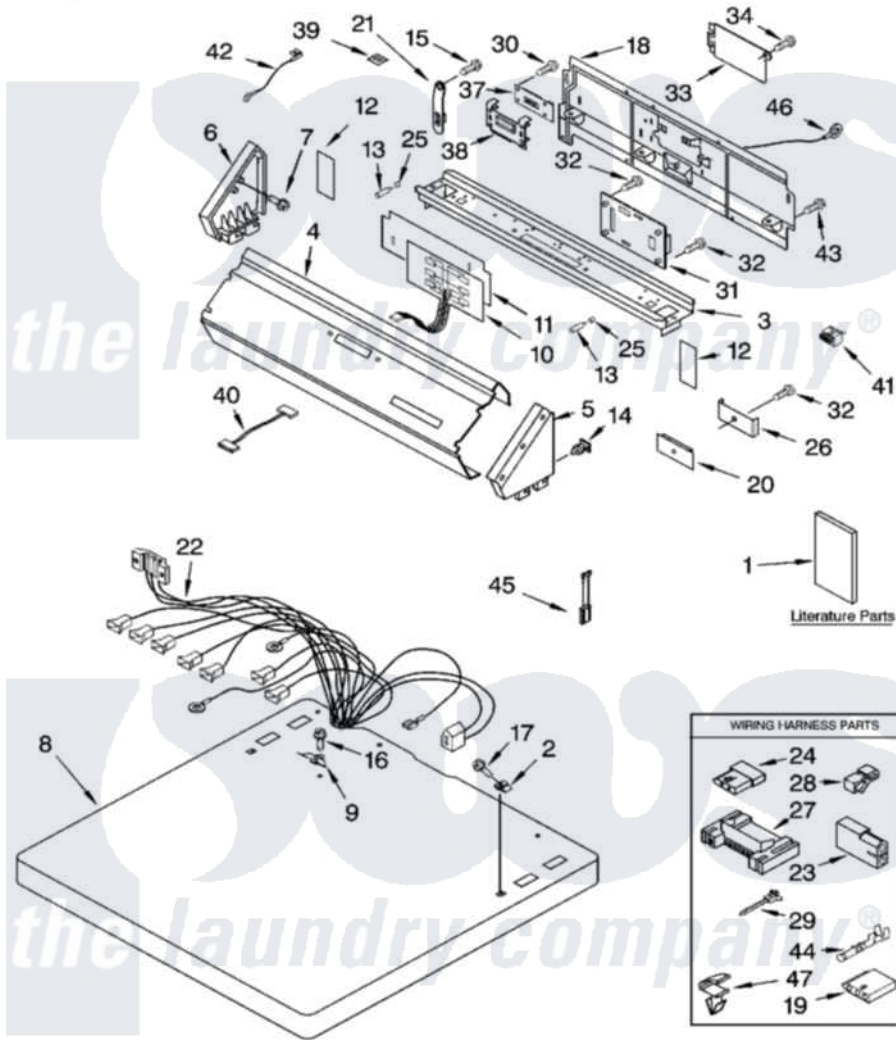

Whirlpool YCEE2790KQ1 01 - TOP AND CONSOLE PARTS

TOP AND CONSOLE PARTS

For Model: YCEE2790KQ1
(White)

COMMERCIAL
ELECTRIC DRYER

04-03 Litho in U.S.A. (djc)

1

Part No. 8180031

Whirlpool Commercial Whirlpool YCEE2790KQ1 Dryer Parts Parts Diagram 01 - TOP AND CONSOLE PARTS

[Click on the part number to view part](#)

Item	Original Part Number	Replaced By	Status	Part Description
1	LIT8527810		Not Available	Literature Parts (Instructions. Installation)
"	LIT8527860		Not Available	Literature Parts (Wiring Diagram)
"	LIT8527811		Not Available	Literature Parts (Tech Sheet)
2	357213			Nut, Push-In
3	3978881			Bracket, Control
4	8527821		Not Available	Panel, Control
5	3949737			Cap, End
6	3949734	W10096320		Cap, End
7	97787	W10109200		Screw, Baffle Mounting
8	3978884			Top
9	3355753			Clip, Static Ground
10	3407171			Switch, Membrane
11	3950773			Backer Plate
12	3950775			Backer Plate, Side
13	3950774	3950773		Backer Plate

14	689559		Nut, Push-In
15	3390647	488729	Screw
16	3393918	355214	Screw And Washer
17	8281182		Screw, 8-18 X 1 1/4
18	8317305	285909	Panel-Rear
19	3936144		Do-It-Yourself Repair Manuals
20	3955405		Plug, Panel
21	8318255	8568314	Strap, Console
22	8529986	Not Available	Harness, Main
23	717252		Receptacle, Terminal
24	717253		Receptacle
25	3951768		Cap, Mounting Stud
26	3955406		Plug, Retainer
27	3395683		Receptacle, Multi-Terminal
28	357572	W10113937	Clip, Grounding
29	3391018		Tie Cable
30	90767		Screw, 8A X 3/8 HeX Washer Head Tapping
31	3407165		Control Board
32	3393909		Screw, 8-32 X 7/8
33	8317342	W10119283	Cover, Terminal Block
34	3390814	90767	Screw, 8A X 3/8 HeX Washer Head Tapping
37	3407166		Board, Display
38	3406980		Lens, Display
39	3363338		Clip
40	3955147		Harness Wire
41	3955146		Harness Jumper
42	3401706		Wire, Ground
43	90864	3351614	Screw, Gearcase Cover Mounting
44	94614		Terminal
45	3406197		A.c. Inline Filter
46	3398893	3395559	Wire
47	3394427		Clip-Harness