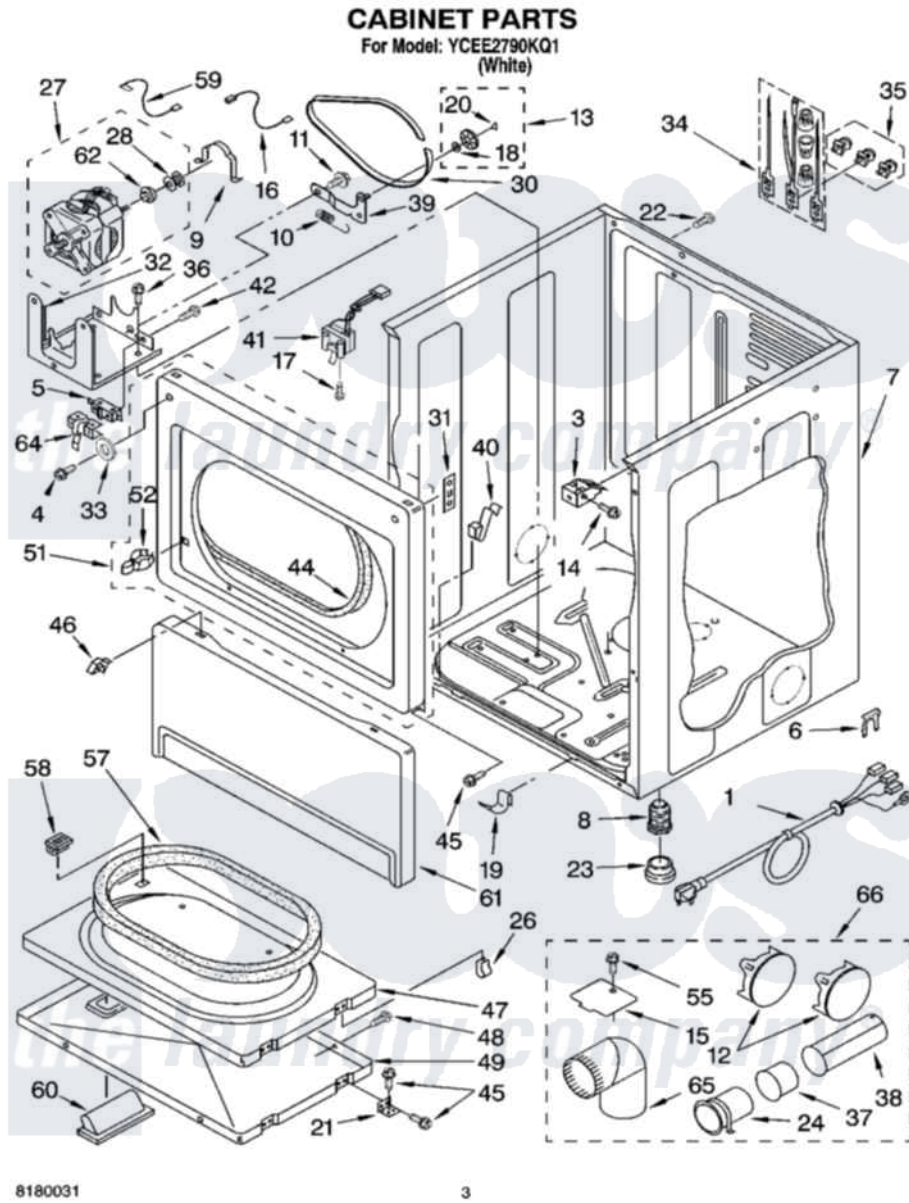

Whirlpool YCEE2790KQ1 02 - CABINET PARTS

Whirlpool [Commercial Whirlpool YCEE2790KQ1 Dryer Parts](#) Parts Diagram 02 - CABINET PARTS
Click on the part number to view part

| Item | Original Part Number | Replaced By | Status | Part Description |
|------|-------------------------|---------------------------|--------|--|
| 1 | 3394208 | | | Cord, Power |
| 3 | 3391846 | | | Clip, Front Panel |
| 4 | 3393258 | 3373329D | | Screw |
| 5 | 3394881 | 279782 | | Switch-Lid |
| 6 | 694415 | | | Clip, Strain Relief |
| 7 | 8310656 | | | Cabinet |
| 8 | 3392100 | 49621 | | Feet-Leveling |
| " | 279810 | | | Foot-Optional |
| 9 | 660658 | | | Clamp, Motor Mounting 343481 685441 |
| 10 | 3387374 | | | Spring, Idler |
| 11 | 3389420 | | | Retainer-Idler 1/4-20 X 1/16 |
| 12 | 697750 | W10470674 | | Dryer Exhaust Kit |
| 13 | 3388672 | 279640 | | Pulley-Idr |
| 14 | 3391915 | 681615 | | Screw |
| 15 | 3394331 | | | Plate Cover |
| 16 | 3394081 | | | Wire, Broken Belt Switch |