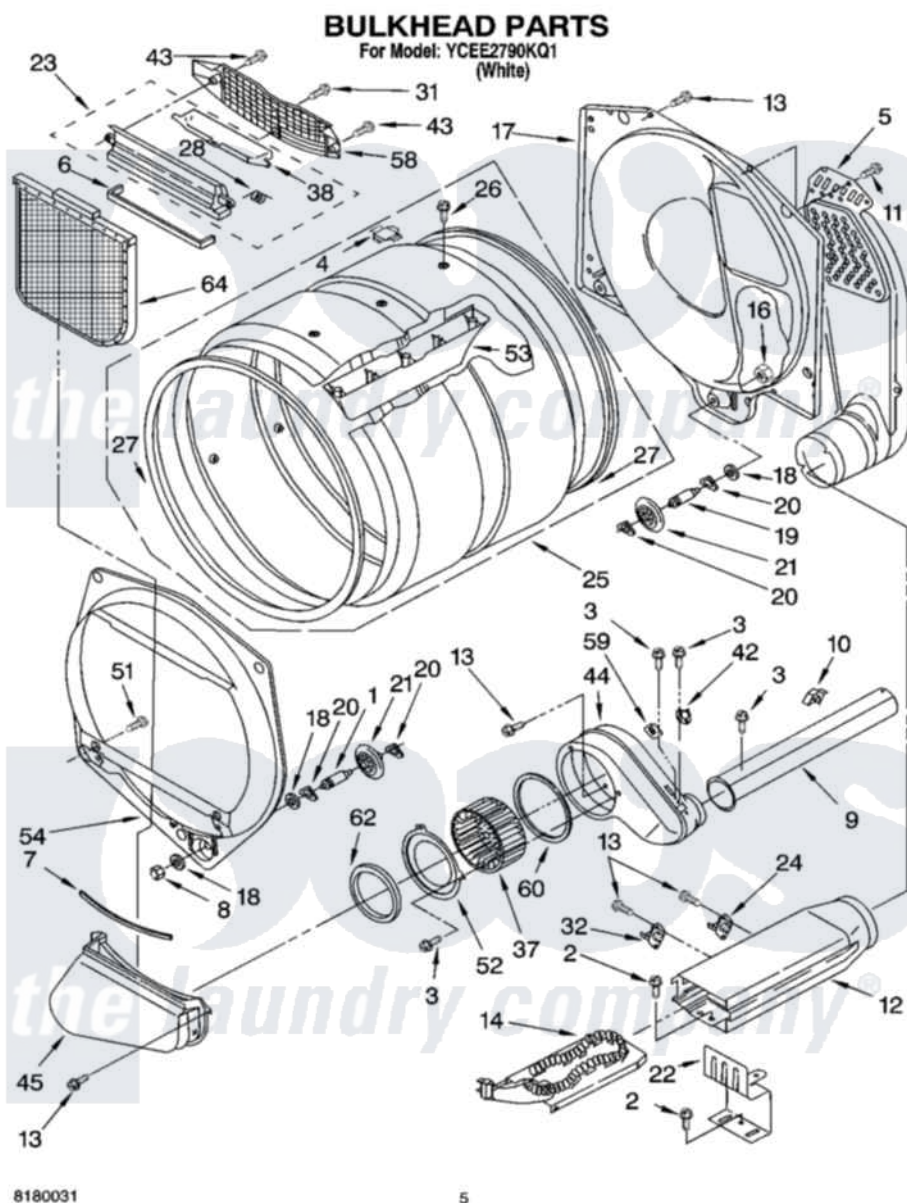

**Whirlpool YCEE2790KQ1 03 - BULKHEAD PARTS, OPTIONAL PARTS
(NOT INCLUDED)**

Whirlpool [Commercial Whirlpool YCEE2790KQ1 Dryer Parts](#) Parts Diagram 03 - BULKHEAD PARTS, OPTIONAL PARTS (NOT INCLUDED)
Click on the part number to view part

Item	Original Part Number	Replaced By	Status	Part Description
1	3399508	W10359271		Shaft, Drum Roller Threads
2	90767			Screw, 8A X 3/8 HeX Washer Head Tapping
3	3390646	W10139210		Screw, 8-18 X 5/16
4	8066086			Plug, Drum Hole
5	697354	3387911		Duct-Air
6	697813			Seal, Outlet Housing
7	697814	697813		Seal, Outlet Housing
8	3359452			Nut, Lock
9	8318486	279936		Kit-Exhst
10	3388229			Retainer, Toe Panel
11	693995			Screw, Hex Head
12	3392537			Box, Heater
13	3390647	488729		Screw
14	3387747			Element, Heater

16	3387709		Nut, 3/8-16
17	3387809		Bulkhead, Rear
18	3387459	W10080960	Washer, Support
19	3399509	W10359272	Shaft, Roller Drum Threads
20	690997		Washer, Thrust
21	8536973	W10314173	Support
22	8066099		Bracket, Heater Box
23	3394985	8563755	Housing, Outlet Assembly
24	8318314	279973	Kit, Thermal Cut-Off
25	8318215	W10197999	Drum
26	97787	W10109200	Screw, Baffle Mounting
27	697694	280114	Seal
28	3394986		Spring, Lint Screen Door
31	487909	488729	Screw
32	3391914		Thermostat 295 F
37	697772		Wheel, Blower
38	3394984	8563758	Door, Lint Screen
42	3387138		Thermostat, Internal-Bias
43	3387230		Screw, 10-16 X 13/16
44	8541568	W10119255	Housing, Blower
45	8530036		Lint Duct Assembly
51	3357011	308685	Side Trim)
52	697771	279780	Cover
53	697693	W10113136	Baffle, Drum
54	697557		Bulkhead, Front
58	8299979		Grill, Outlet Screen Door
59	3392519		Thermal Limiter
60	697770		Seal, Cover Plate Blower Housing
62	697769	8566209	Seal, Transition Duct
64	3390721	W10120998	Screen
	BLANK	Not Available	ACCESSORY PARTS
"	4392067		Kit, Dryer Repair
"	8522199		Accessory Parts
"	72017		Paint, Touch-Up
"	350930		Paint, Pressurized Spray B
"	350938		Paint, Pressurized Spray B
"	799344		Paint, Touch-Up)