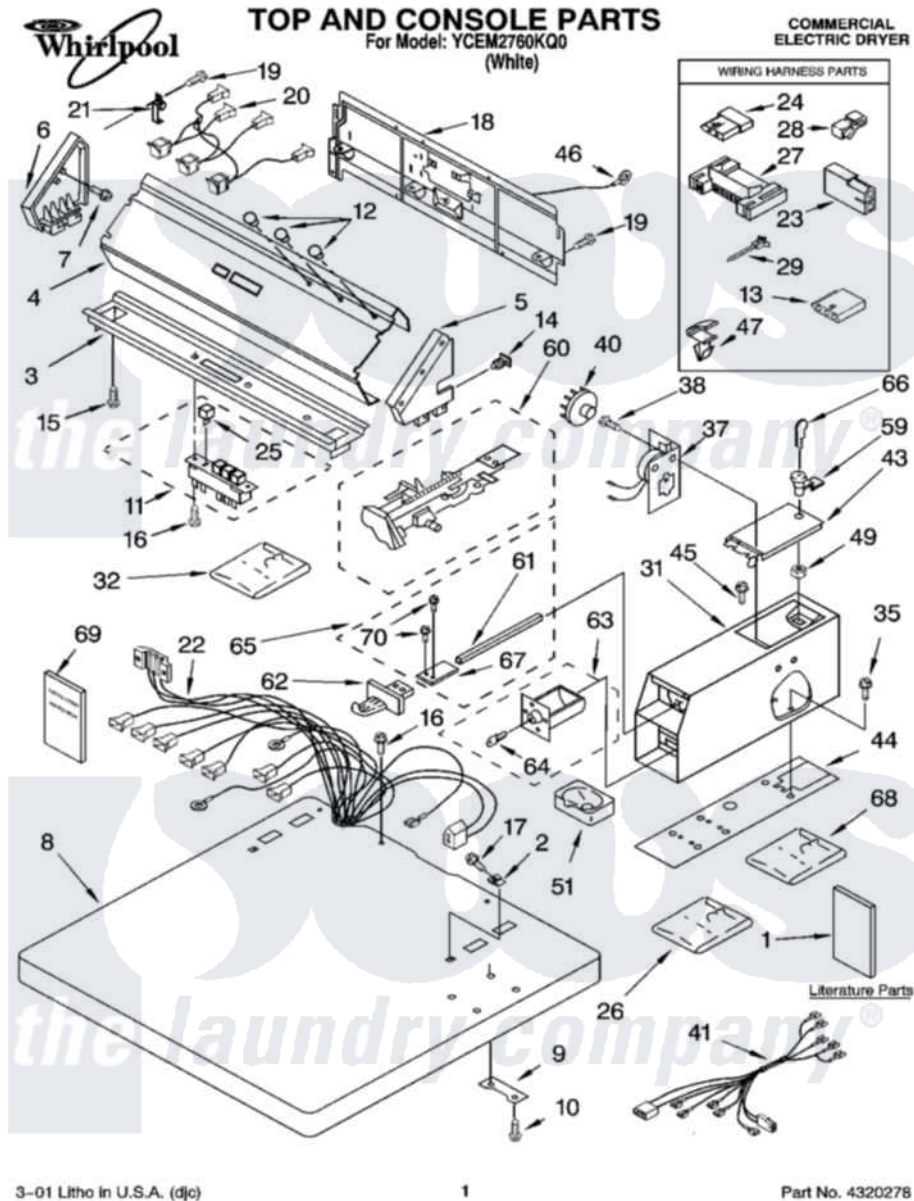

Whirlpool YCEM2760KQ0 01 - TOP AND CONSOLE PARTS

Whirlpool Commercial Whirlpool YCEM2760KQ0 Dryer Parts Parts Diagram 01 - TOP AND CONSOLE PARTS
 Click on the part number to view part

Item	Original Part Number	Replaced By	Status	Part Description
1	LIT8527795			Literature Parts
"	LIT8316259		Not Available	Literature Parts (Label, Wiring Diagram)
2	357213			Nut, Push-In
3	3361029			Bracket, Control
4	8316634			Panel, Control
5	8316516	W10096340		Cap, End
6	3949734	W10096320		Cap, End
7	97787	W10109200		Screw, Baffle Mounting
8	3954665			Top
9	3347825	3353813		Plate, Mounting
10	98445			Screw, 10-16 X 3/4
11	8316437	W10330137		Switch, Pushbutton
12	3348109			Lens Light
13	353424			Plug, Terminal
14	689559			Nut, Push-In
15	3390646	W10139210		Screw, 8-18 X 5/16