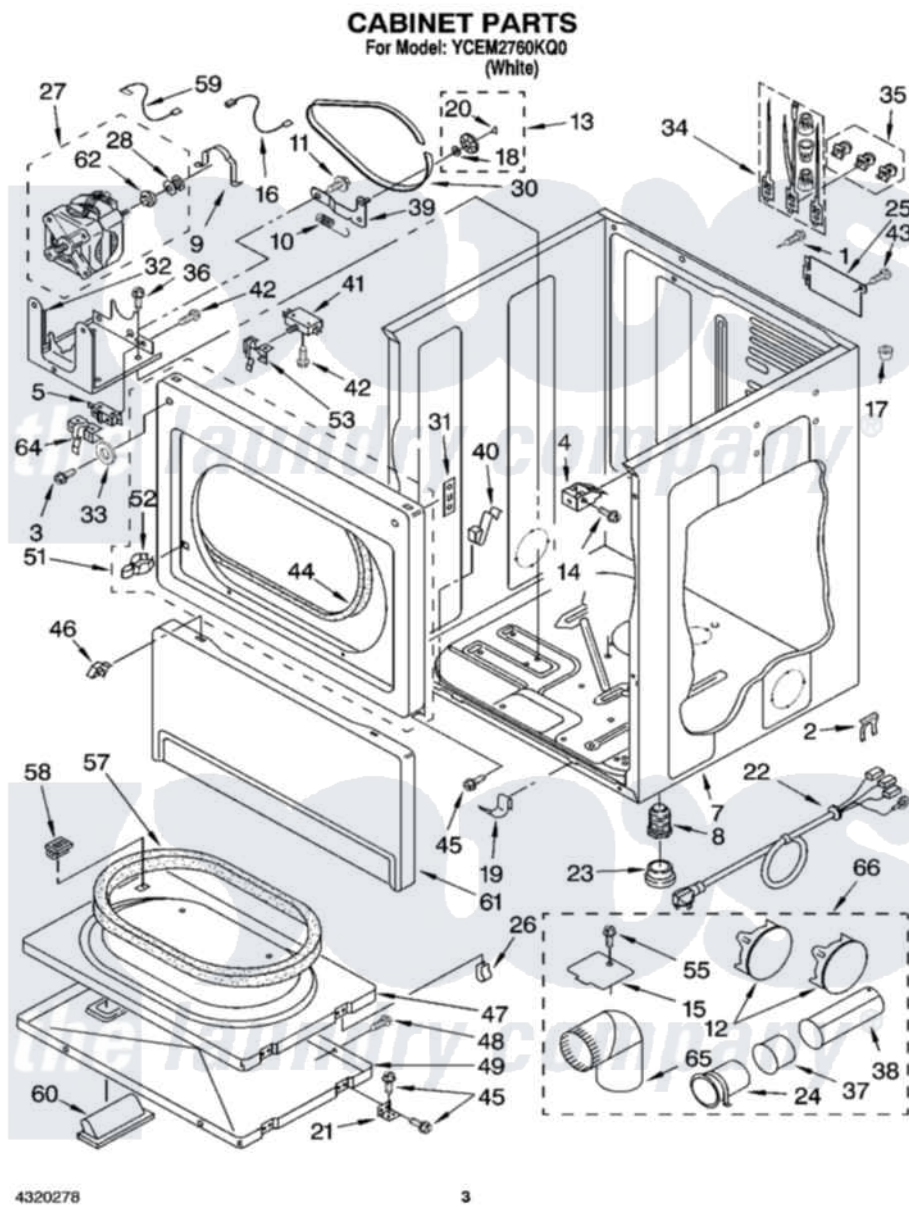

Whirlpool YCEM2760KQ0 02 - CABINET PARTS

Whirlpool [Commercial Whirlpool YCEM2760KQ0 Dryer Parts](#) Parts Diagram 02 - CABINET PARTS
Click on the part number to view part

Item	Original Part Number	Replaced By	Status	Part Description
1	3393008	308685		Side Trim)
2	694415			Clip, Strain Relief
3	3393258	3373329D		Screw
4	3391846			Clip, Front Panel
5	3394881	279782		Switch-Lid
7	8310656			Cabinet
8	3392100	49621		Feet-Leveling
"	279810			Foot-Optional
9	660658			Clamp, Motor Mounting 343481 685441
10	3387374			Spring, Idler
11	3389420			Retainer-Idler 1/4-20 X 1/16
12	697750	W10470674		Dryer Exhaust Kit
13	3388672	279640		Pulley-Idr
14	3391915	681615		Screw
15	8066115	3394331		Plate Cover
16	3394081			Wire, Broken Belt Switch