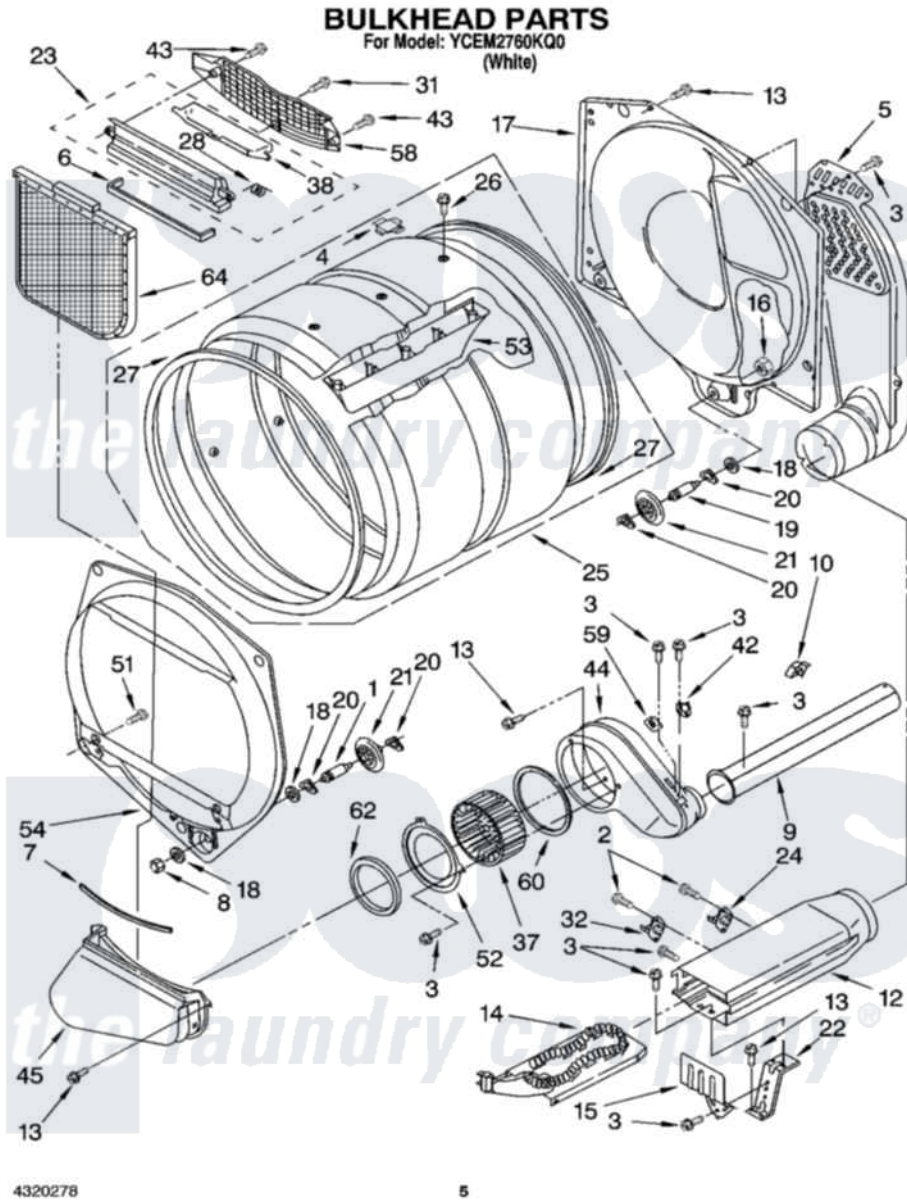

# Whirlpool YCEM2760KQ0 03 - BULKHEAD PARTS

Whirlpool [Commercial Whirlpool YCEM2760KQ0 Dryer Parts](#) Parts Diagram 03 - BULKHEAD PARTS  
Click on the part number to view part

Item	Original Part Number	Replaced By	Status	Part Description
1	3399508	<a href="#">W10359271</a>		Shaft, Drum Roller Threads
2	<a href="#">90767</a>			Screw, 8A X 3/8 HeX Washer Head Tapping
3	<a href="#">3390646</a>	<a href="#">W10139210</a>		Screw, 8-18 X 5/16
4	<a href="#">8066086</a>			Plug, Drum Hole
5	697354	<a href="#">3387911</a>		Duct-Air
6	<a href="#">697813</a>			Seal, Outlet Housing
7	697814	<a href="#">697813</a>		Seal, Outlet Housing
8	<a href="#">3359452</a>			Nut, Lock
9	<a href="#">8318486</a>	<a href="#">279936</a>		Kit-Exhst
10	<a href="#">3388229</a>			Retainer, Toe Panel
12	<a href="#">3392537</a>			Box, Heater
13	3390647	<a href="#">488729</a>		Screw
14	<a href="#">3387747</a>			Element, Heater
15	697699		Not Available	Shield, Heat
16	<a href="#">3387709</a>			Nut, 3/8-16
17	<a href="#">3387809</a>			Bulkhead, Rear