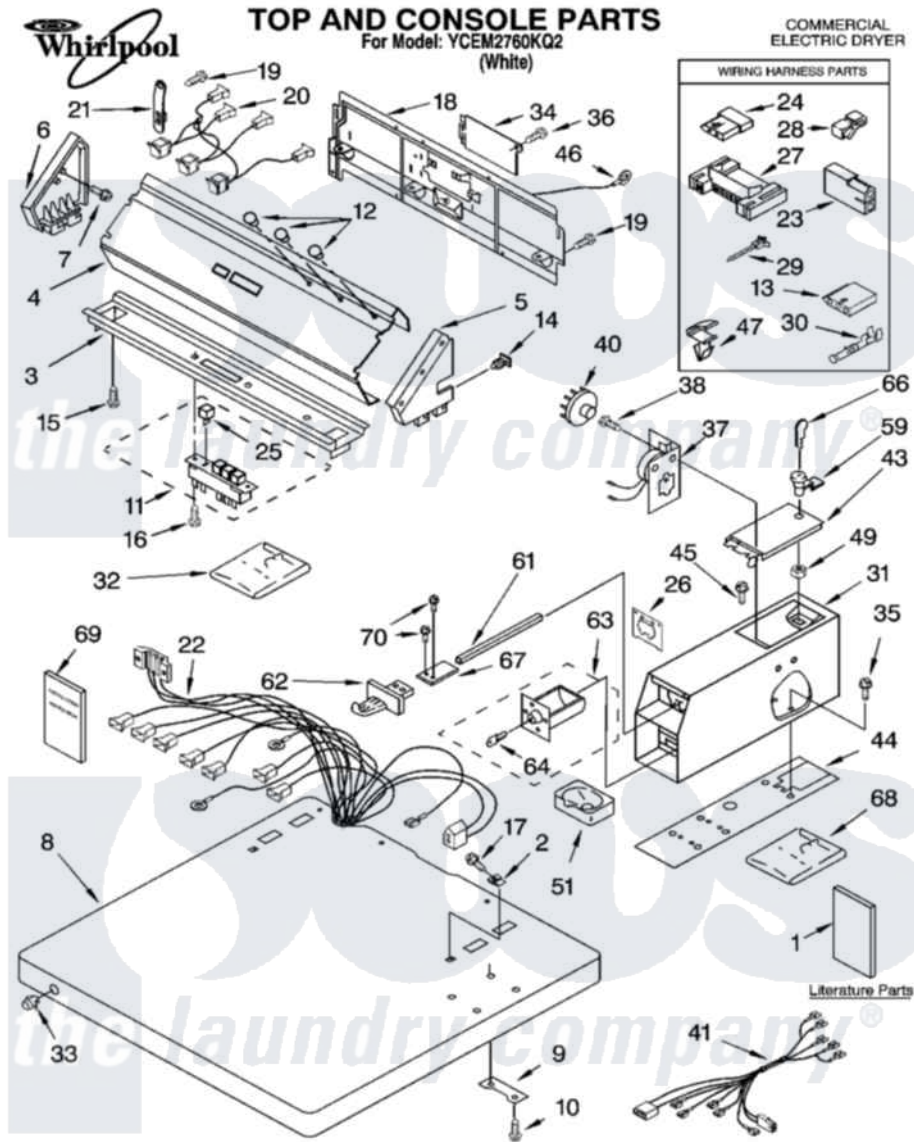

Whirlpool YCEM2760KQ2 01 - TOP AND CONSOLE PARTS

04-03 Litho in U.S.A. (djc)

1

Part No. 8180032

Whirlpool [Commercial Whirlpool YCEM2760KQ2 Dryer Parts](#) Parts Diagram 01 - TOP AND CONSOLE PARTS
Click on the part number to view part

Item	Original Part Number	Replaced By	Status	Part Description
1	LIT8527795			Literature Parts
"	LIT8533570		Not Available	Literature Parts (Wiring Diagram)
2	357213			Nut, Push-In
3	3361029			Bracket, Control
4	8316634			Panel, Control
5	8316516	W10096340		Cap, End
6	3949734	W10096320		Cap, End
7	97787	W10109200		Screw, Baffle Mounting
8	3954665			Top
9	3347825	3353813		Plate, Mounting
10	98445			Screw, 10-16 X 3/4
11	8316437	W10330137		Switch, Pushbutton
12	3348109			Lens Light
13	353424			Plug, Terminal
14	689559			Nut, Push-In
15	3390646	W10139210		Screw, 8-18 X 5/16