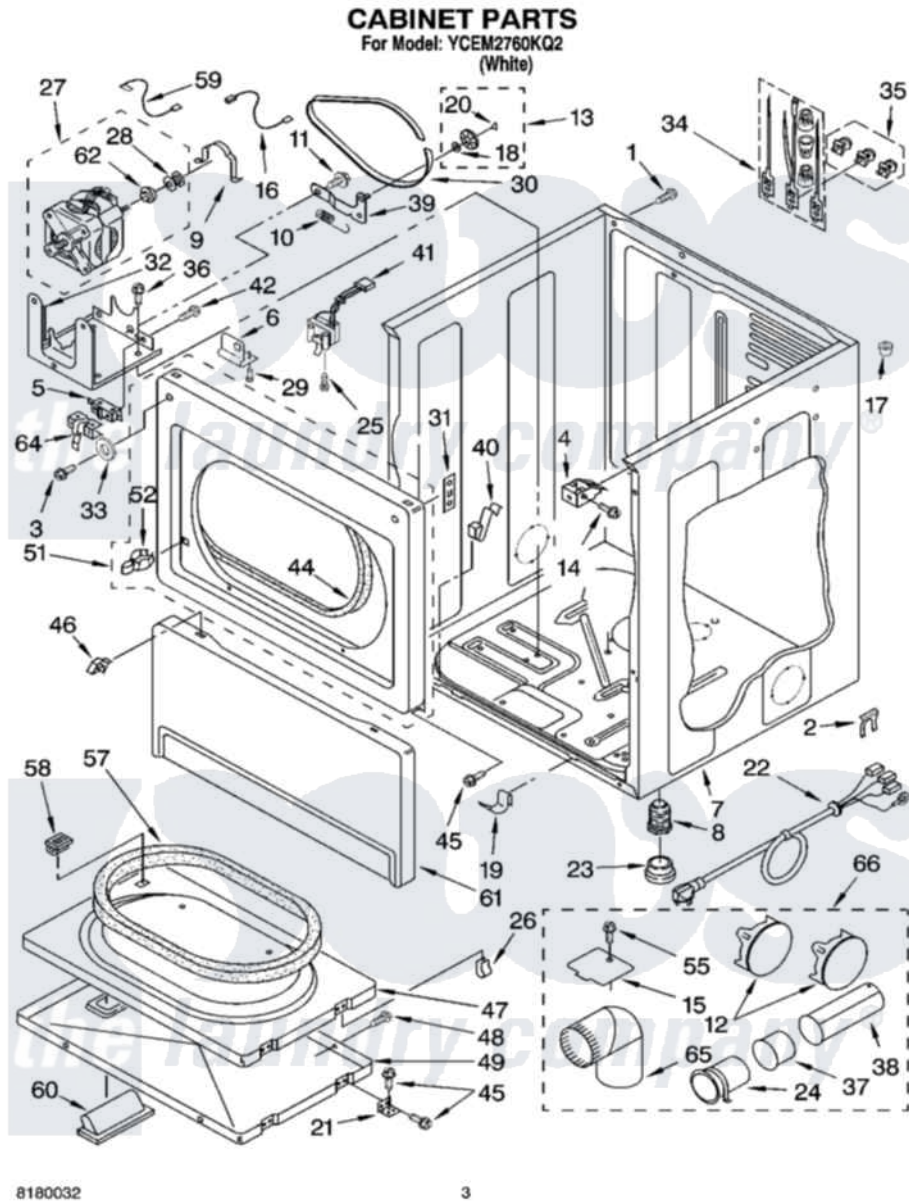

Whirlpool YCEM2760KQ2 02 - CABINET PARTS

Whirlpool [Commercial Whirlpool YCEM2760KQ2 Dryer Parts](#) Parts Diagram 02 - CABINET PARTS
Click on the part number to view part

Item	Original Part Number	Replaced By	Status	Part Description
1	697776	4331106		Screw, No.10-32 X 7/16
2	694415			Clip, Strain Relief
3	3393258	3373329D		Screw
4	3391846			Clip, Front Panel
5	3394881	279782		Switch-Lid
6	3353948			Bracket, Lock
7	8310656			Cabinet
8	3392100	49621		Feet-Leveling
"	279810			Foot-Optional
9	660658			Clamp, Motor Mounting 343481 685441
10	3387374			Spring, Idler
11	3389420			Retainer-Idler 1/4-20 X 1/16
12	697750	W10470674		Dryer Exhaust Kit
13	3388672	279640		Pulley-ldr
14	3391915	681615		Screw
15	3394331			Plate Cover